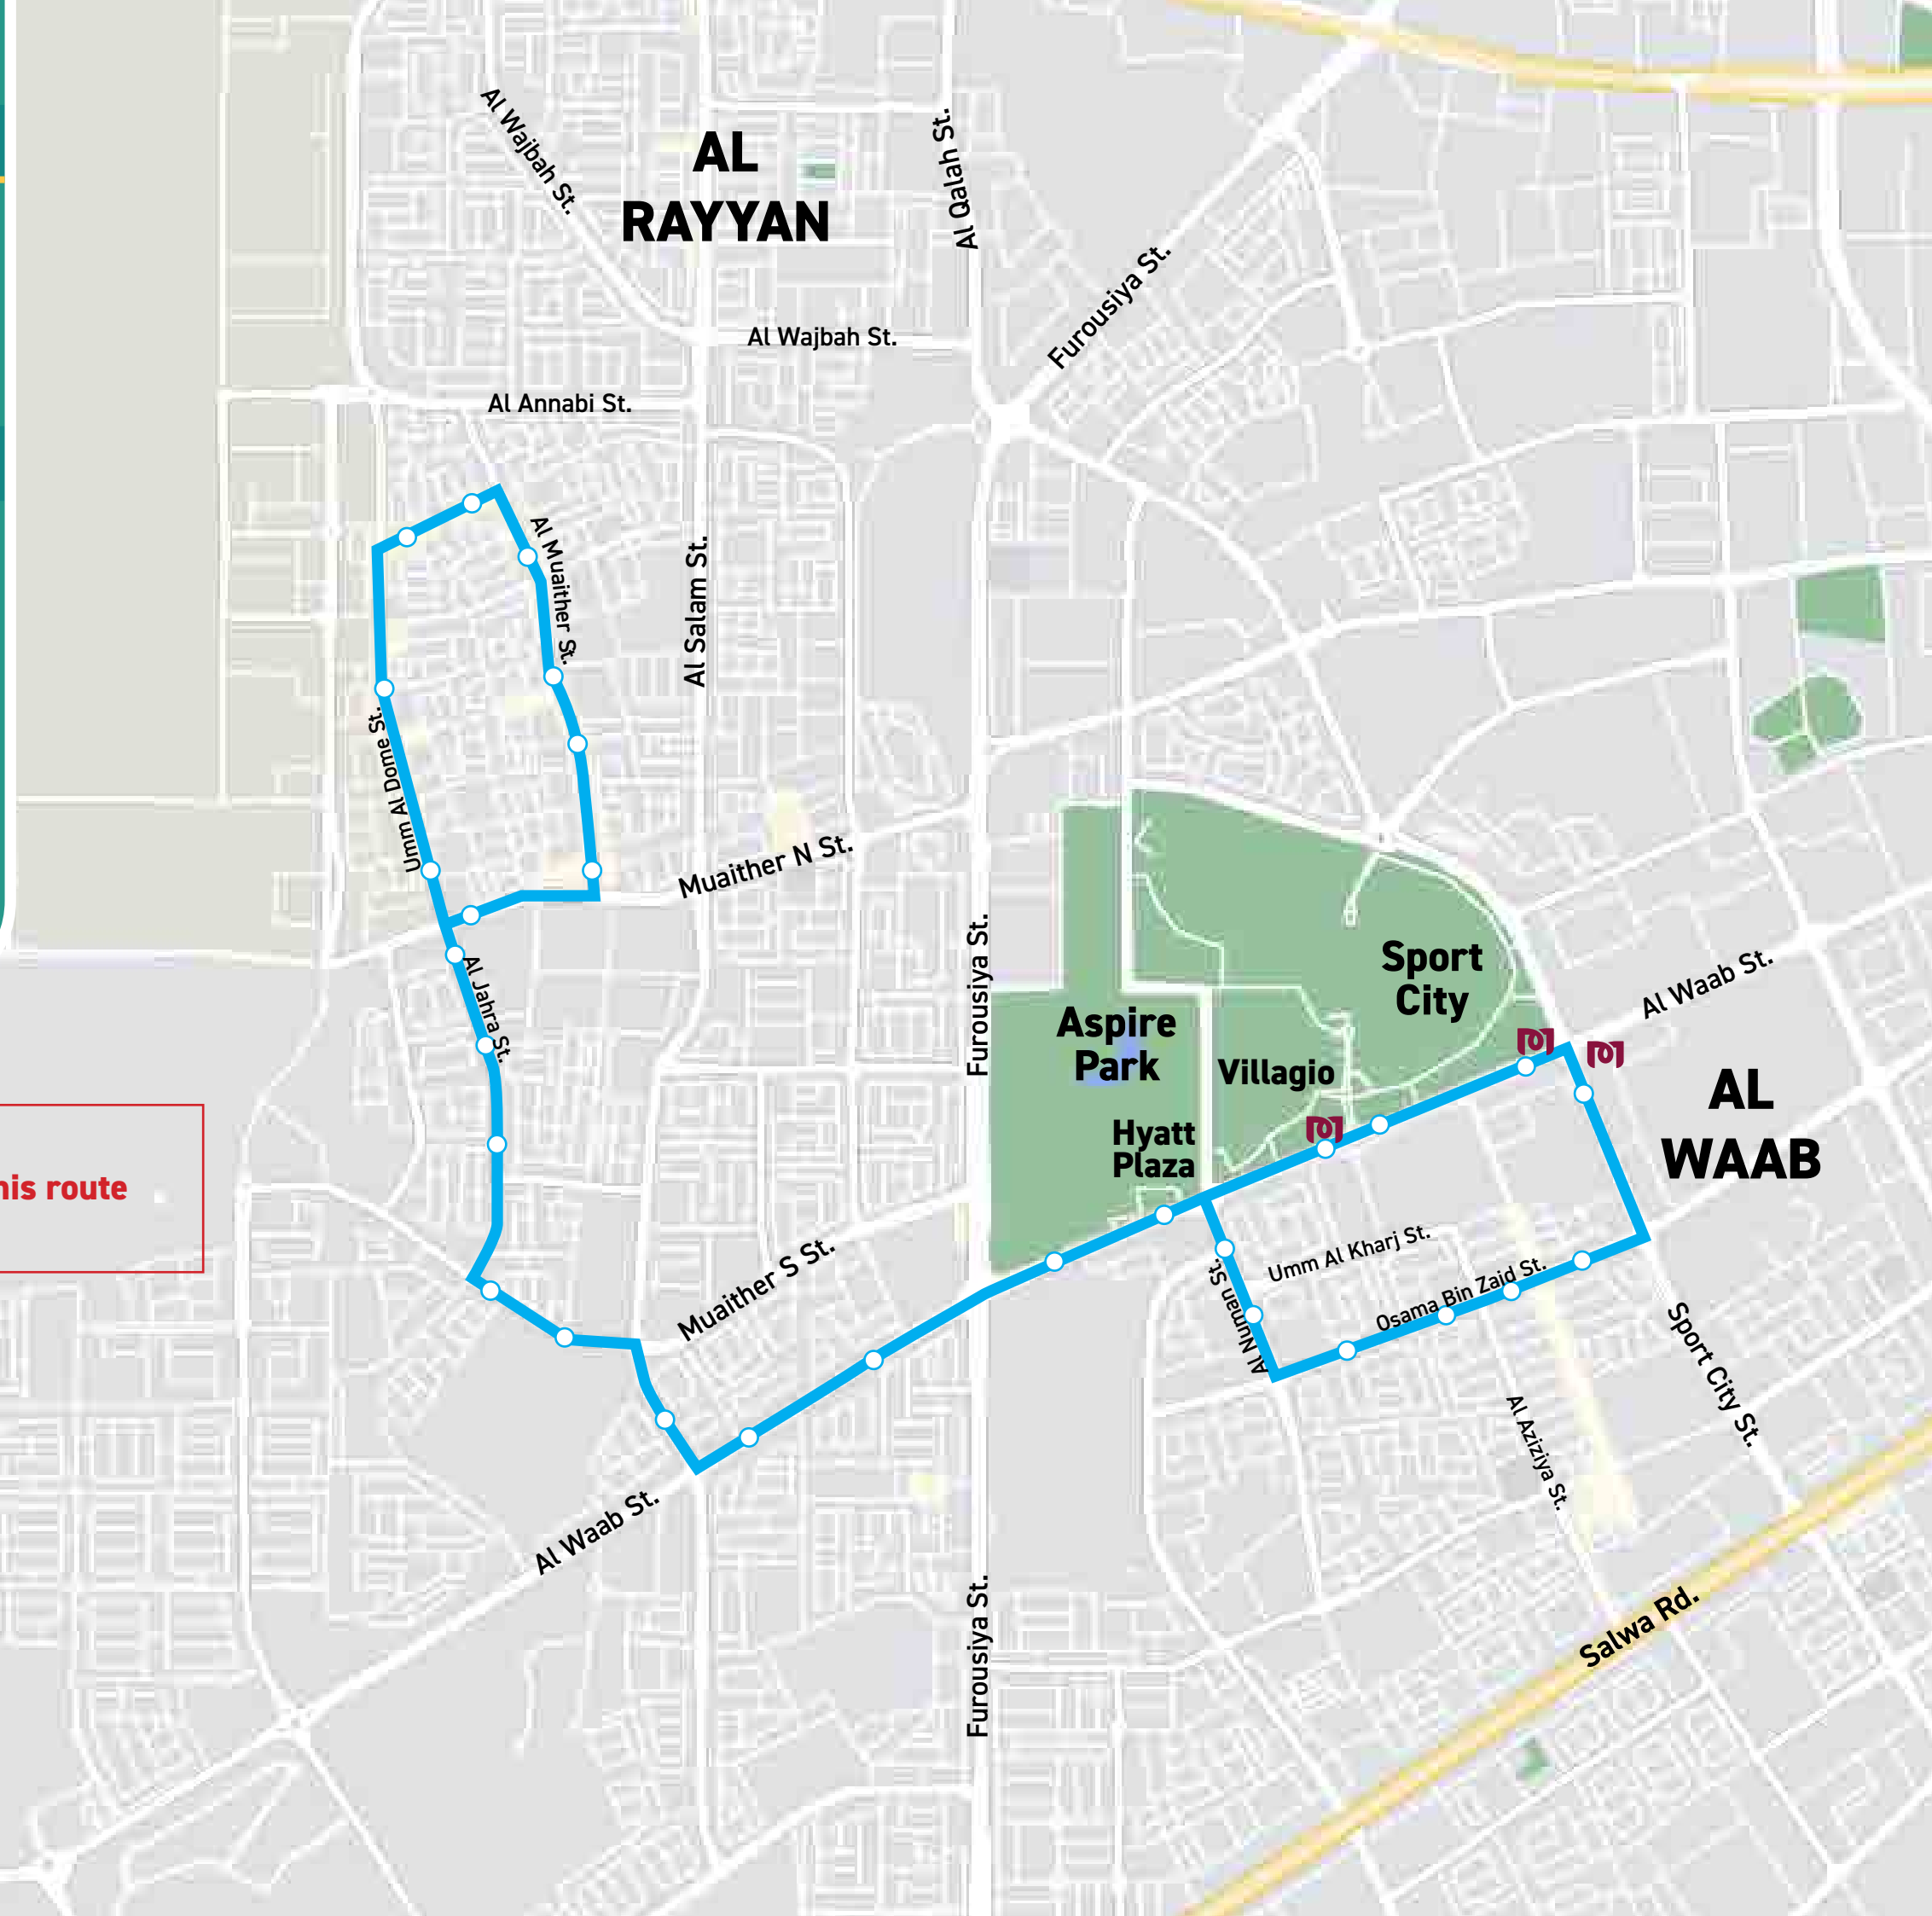

[Click Here for
Timetable](#)

* IMPORTANT NOTE:

There will be temporary diversions on this route
due to ongoing road works.

NEW BUS ROUTE

BUS L526

Al Shaqab Metro Station
- Sport City Metro Station

LEGEND:

-  Bus route
-  Bus stop
-  Metro Station