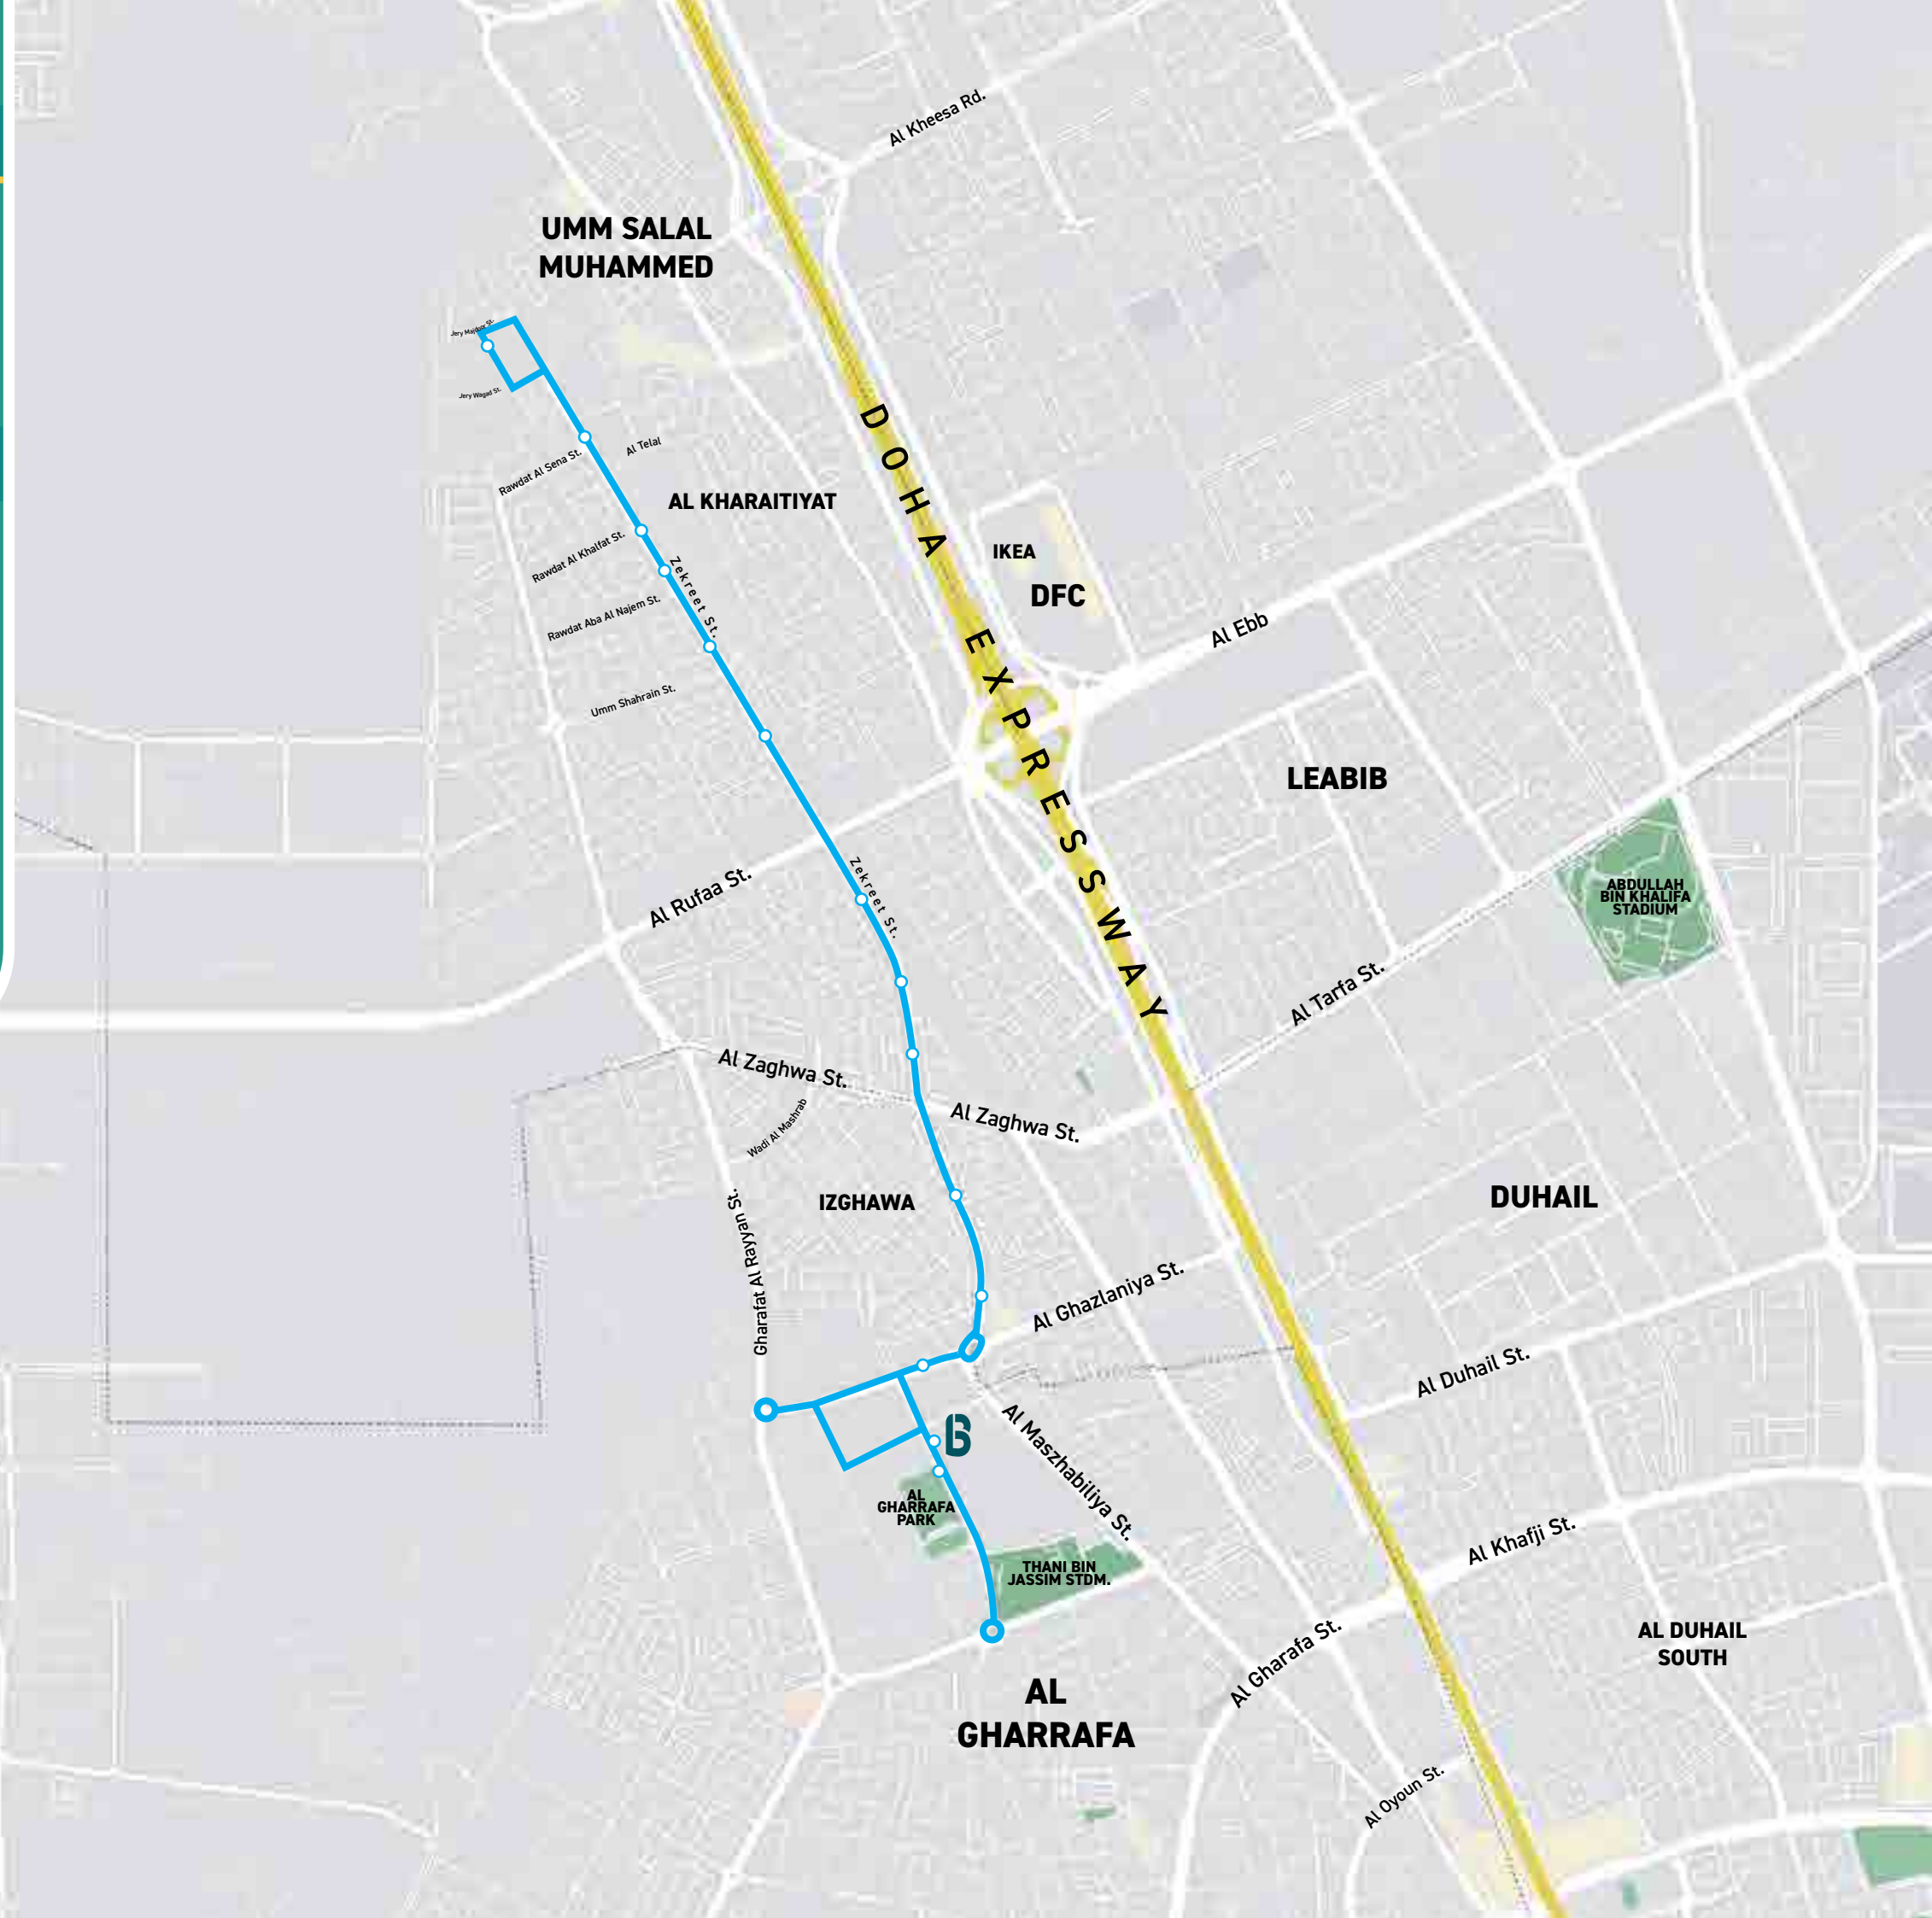

[Click Here for
Timetable](#)

NEW BUS ROUTE

BUS L504

Al Gharrafa Bus Station
- Umm Salal

LEGEND:

-  Bus route
-  Bus stop
-  Metro Station
-  Bus Station

[Click Here for
Timetable](#)

NEW BUS ROUTE