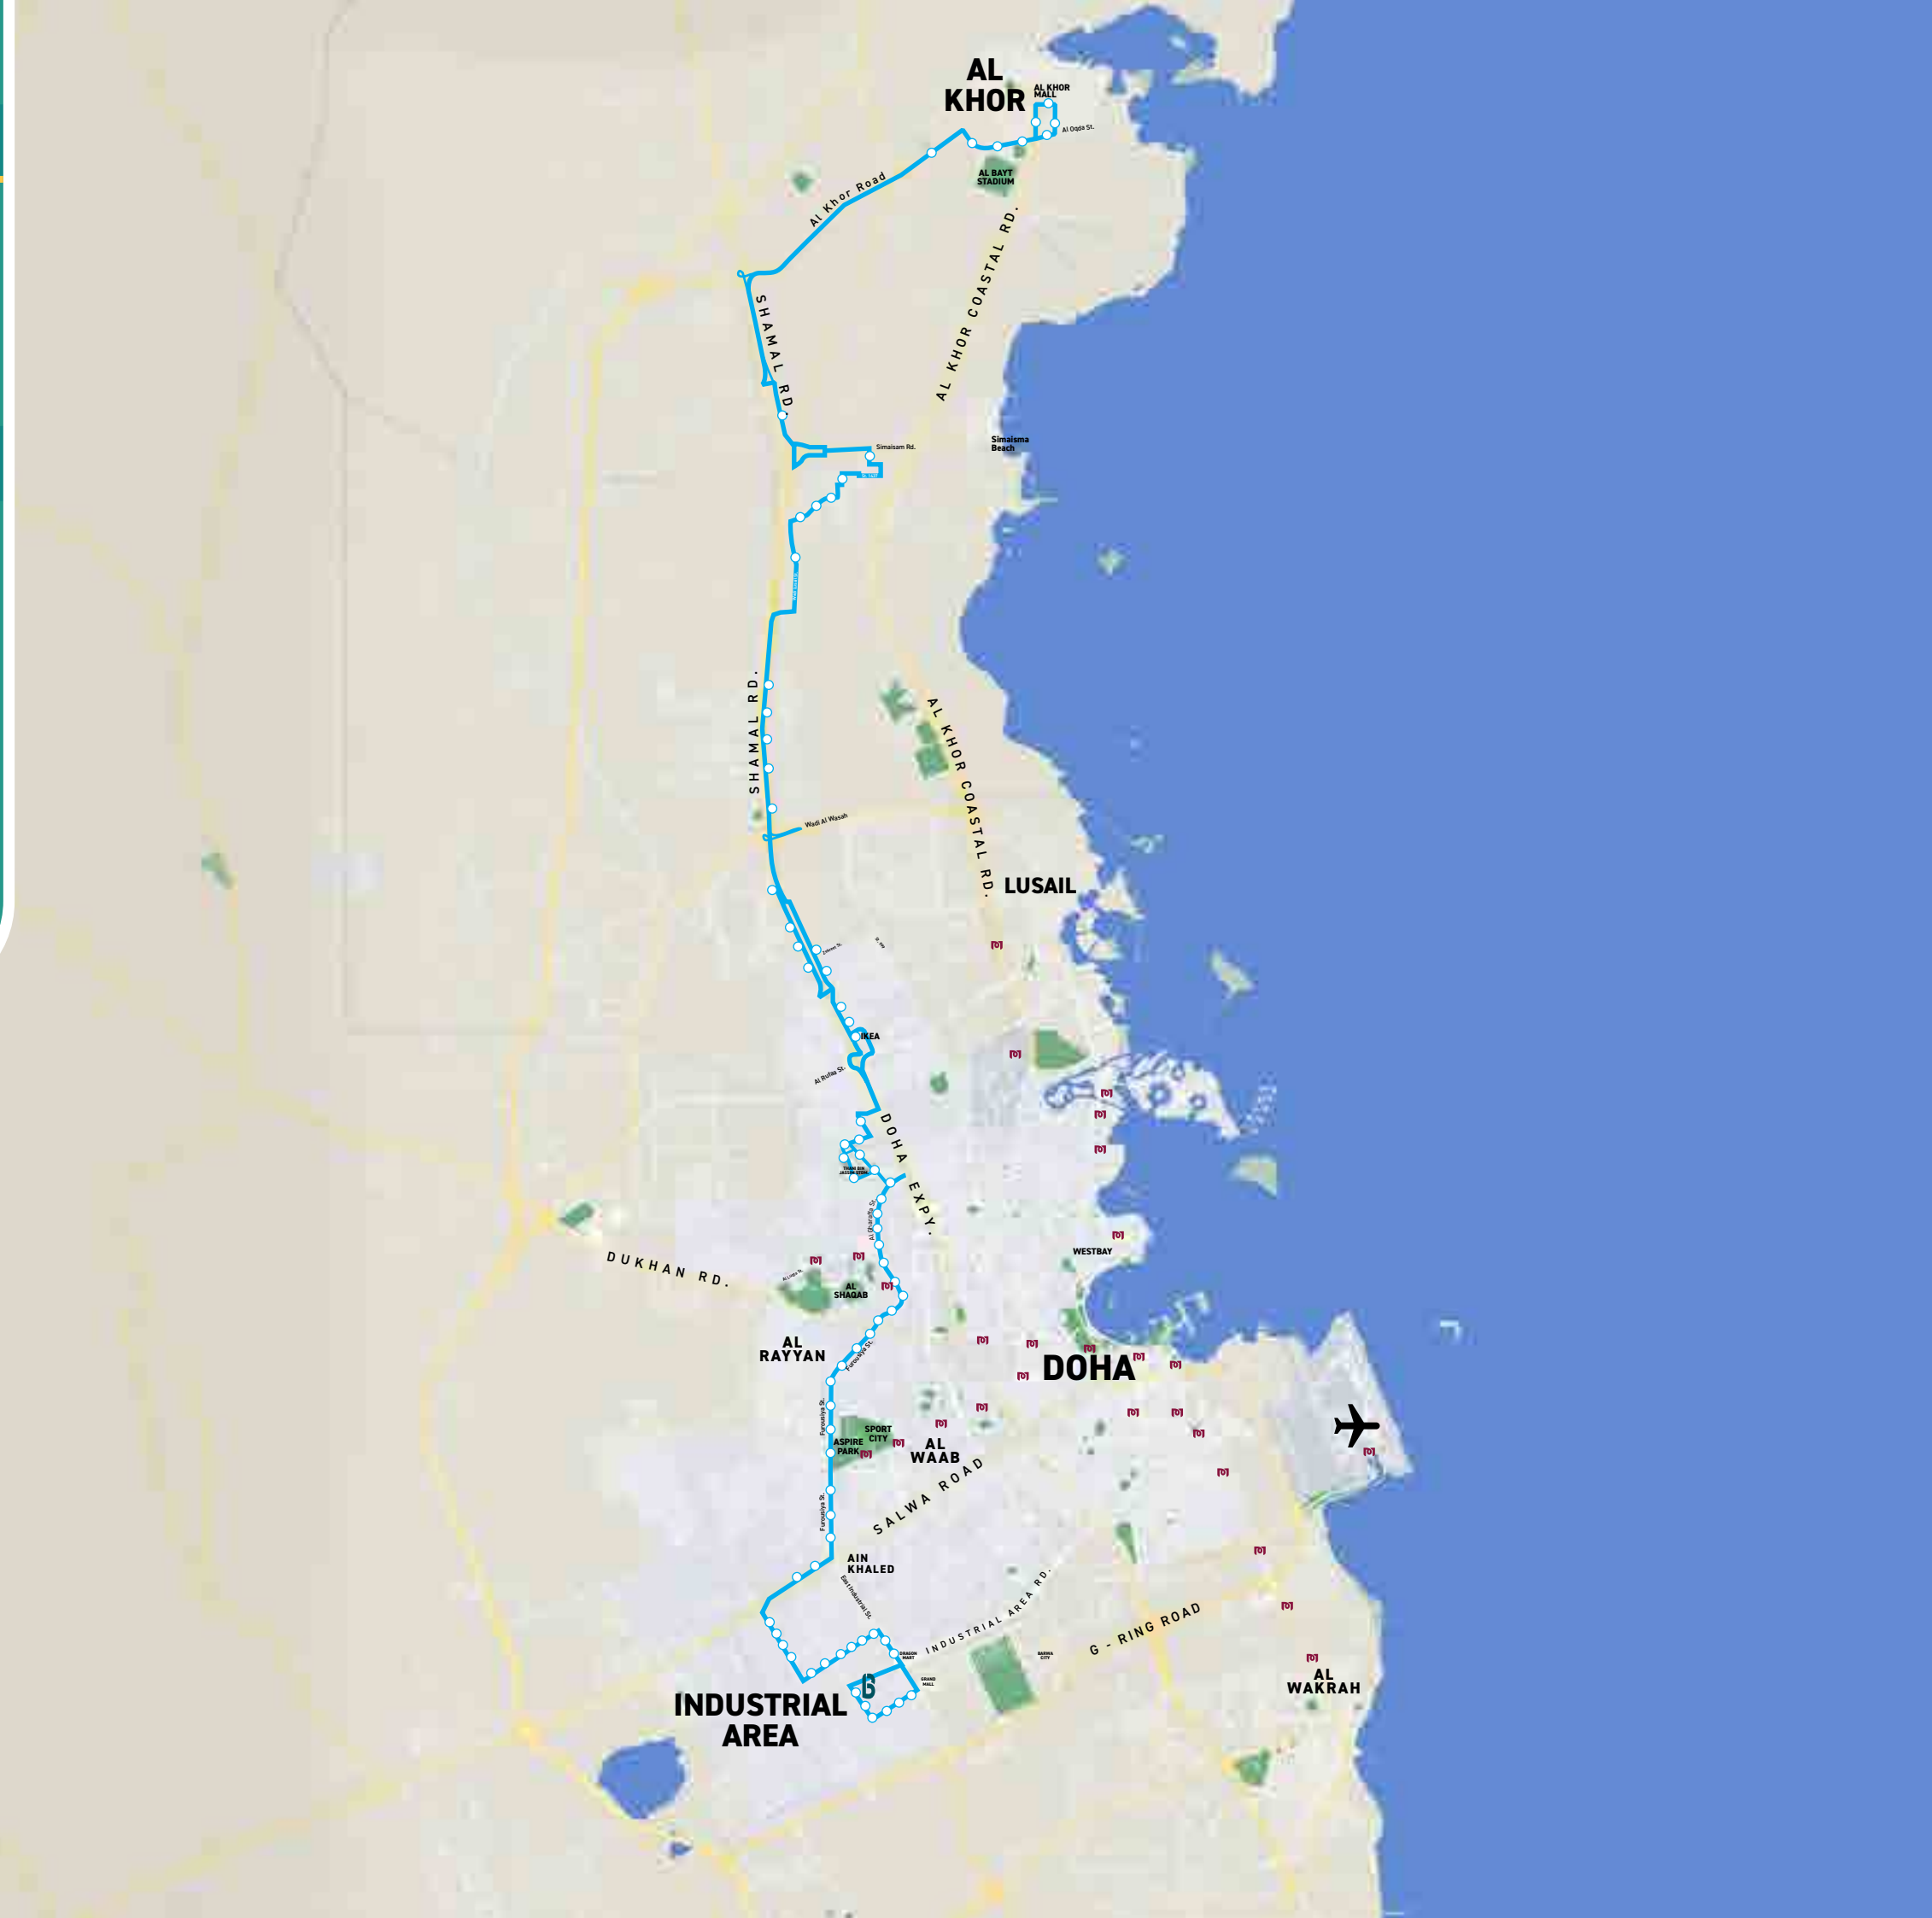

ROUTE NO.	ROUTE NAME	FREQUENCY
L538	Souq Waqif Metro Station - Corniche	10 min
T601	Industrial Area Bus Station - Msheireb (via Rawdat Al Khail)	30 min
T602	Industrial Area Bus Station - Msheireb (via Haloul St.)	30 min
T604	Industrial Area Bus Station - Msheireb (via Salwa Road)	30 min
T606	Al Gharrafa Bus Station - Al Bidda Metro Station	30 min
T610	Industrial Area Bus Station - Wesbay / Onaiza	30 min
T612	Industrial Area Bus Station - Hamad International Airport	30 min
T613	Hamad International Airport - Mesaieed	30 min
R701	Industrial Area Bus Station - Al Khor	45 min
R702	Lusail Bus Station - Al Khor Aquatic Center	30 min
R704	Al Gharrafa Bus Station - Al Shamal (Al Ruwais)	45 min
R706	Lusail Bus Station - Simaisma	45 min
R707	Industrial Area Bus Station - Dukhan	45 min
R709	Al Riffa Metro Station - Dukhan	45 min
R710	Industrial Area Bus Station - Bu Samra	45 min

[Click Here for
Timetable](#)

NEW BUS ROUTE

BUS R701

Industrial Area Bus Station
- Al Khor

LEGEND:

-  Bus route
-  Bus stop
-  Metro Station
-  Bus Station

[Click Here for
Timetable](#)

NEW BUS ROUTE

[Click Here for
Timetable](#)

NEW BUS ROUTE

BUS R707

Industrial Area Bus Station
- Dukhan

LEGEND:

-  Bus route
-  Bus stop
-  Metro Station
-  Bus Station

[Click Here for
Timetable](#)

NEW BUS ROUTE

BUS R709

Al Riffa Metro Station
- Dukhan

LEGEND:

-  Bus route
-  Bus stop
-  Metro Station

[Click Here for
Timetable](#)

NEW BUS ROUTE

BUS R710

Industrial Area Bus Station
- Bu Samra