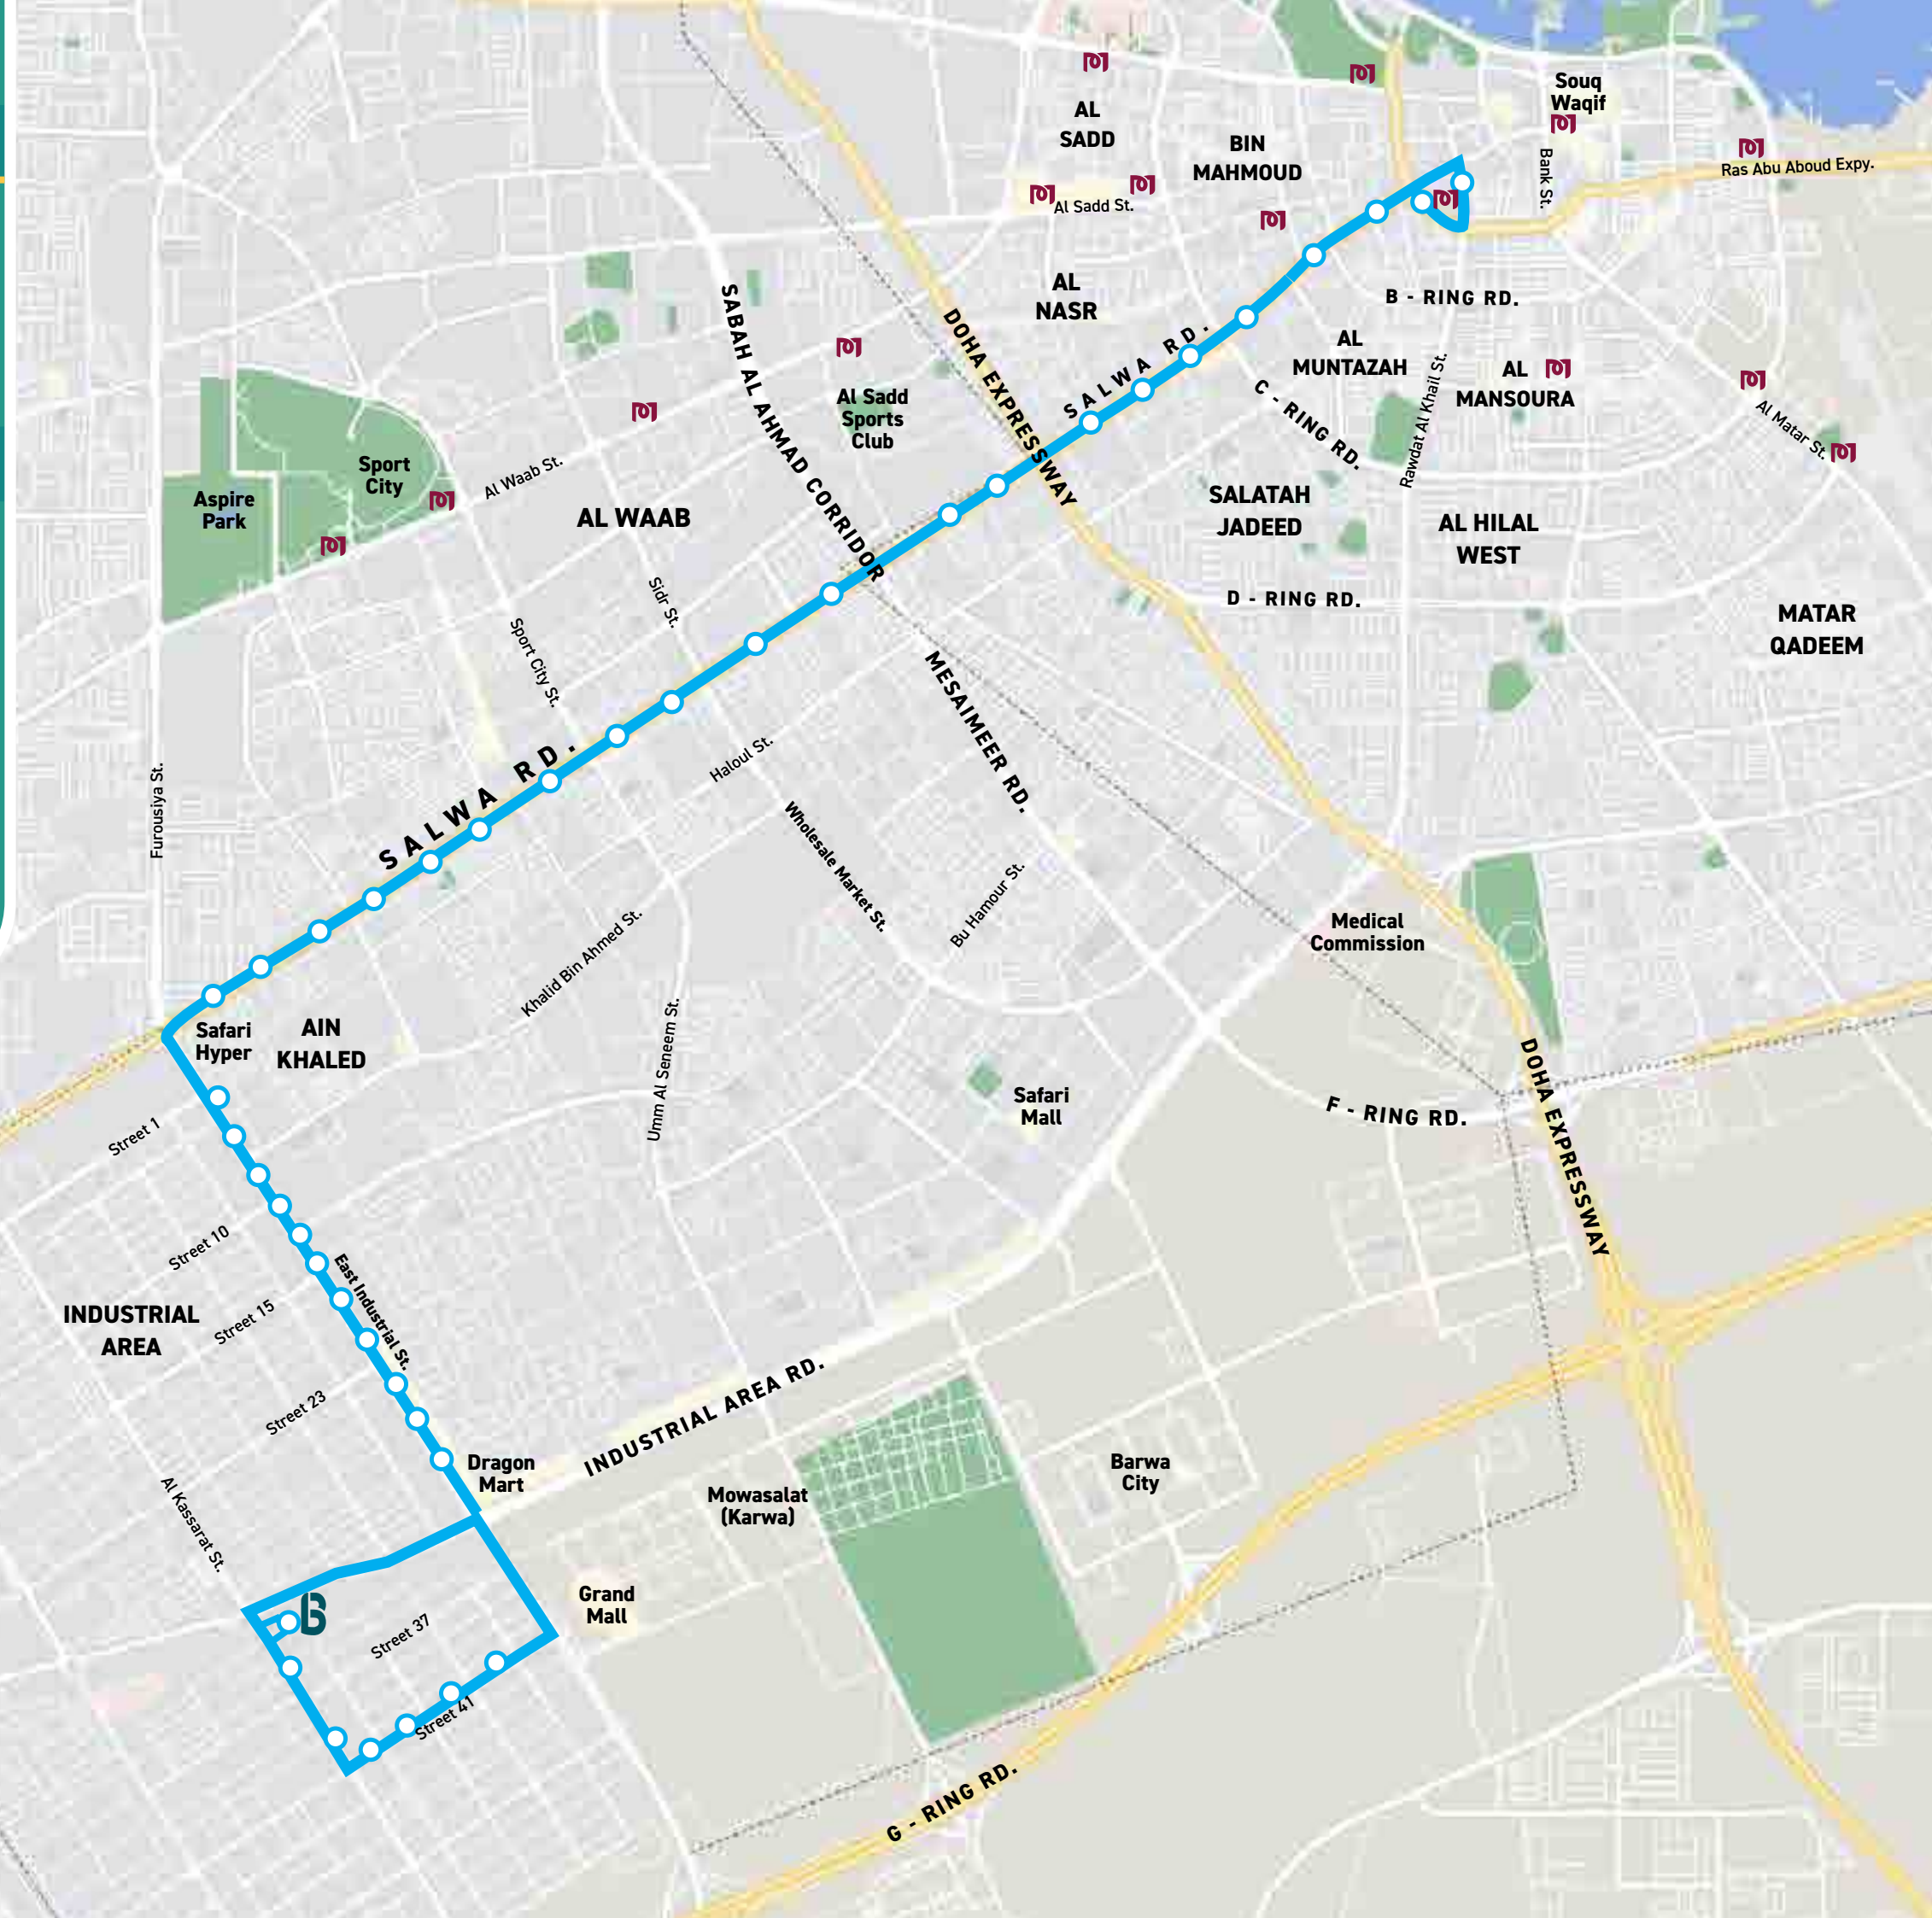

LEGEND:

-  Bus route
-  Bus stop
-  Metro Station
-  New Bus Station

[Click Here for
Timetable](#)

NEW BUS ROUTE

BUS T602

Industrial Area Bus Station
- Msheireb (via Haloul St.)

LEGEND:

-  Bus route
-  Bus stop
-  Metro Station
-  New Bus Station

[Click Here for
Timetable](#)

NEW BUS ROUTE

BUS T604

Industrial Area Bus Station - Msheireb (via Salwa Road)

LEGEND:

-  Bus route
-  Bus stop
-  Metro Station
-  New Bus Station

[Click Here for Timetable](#)