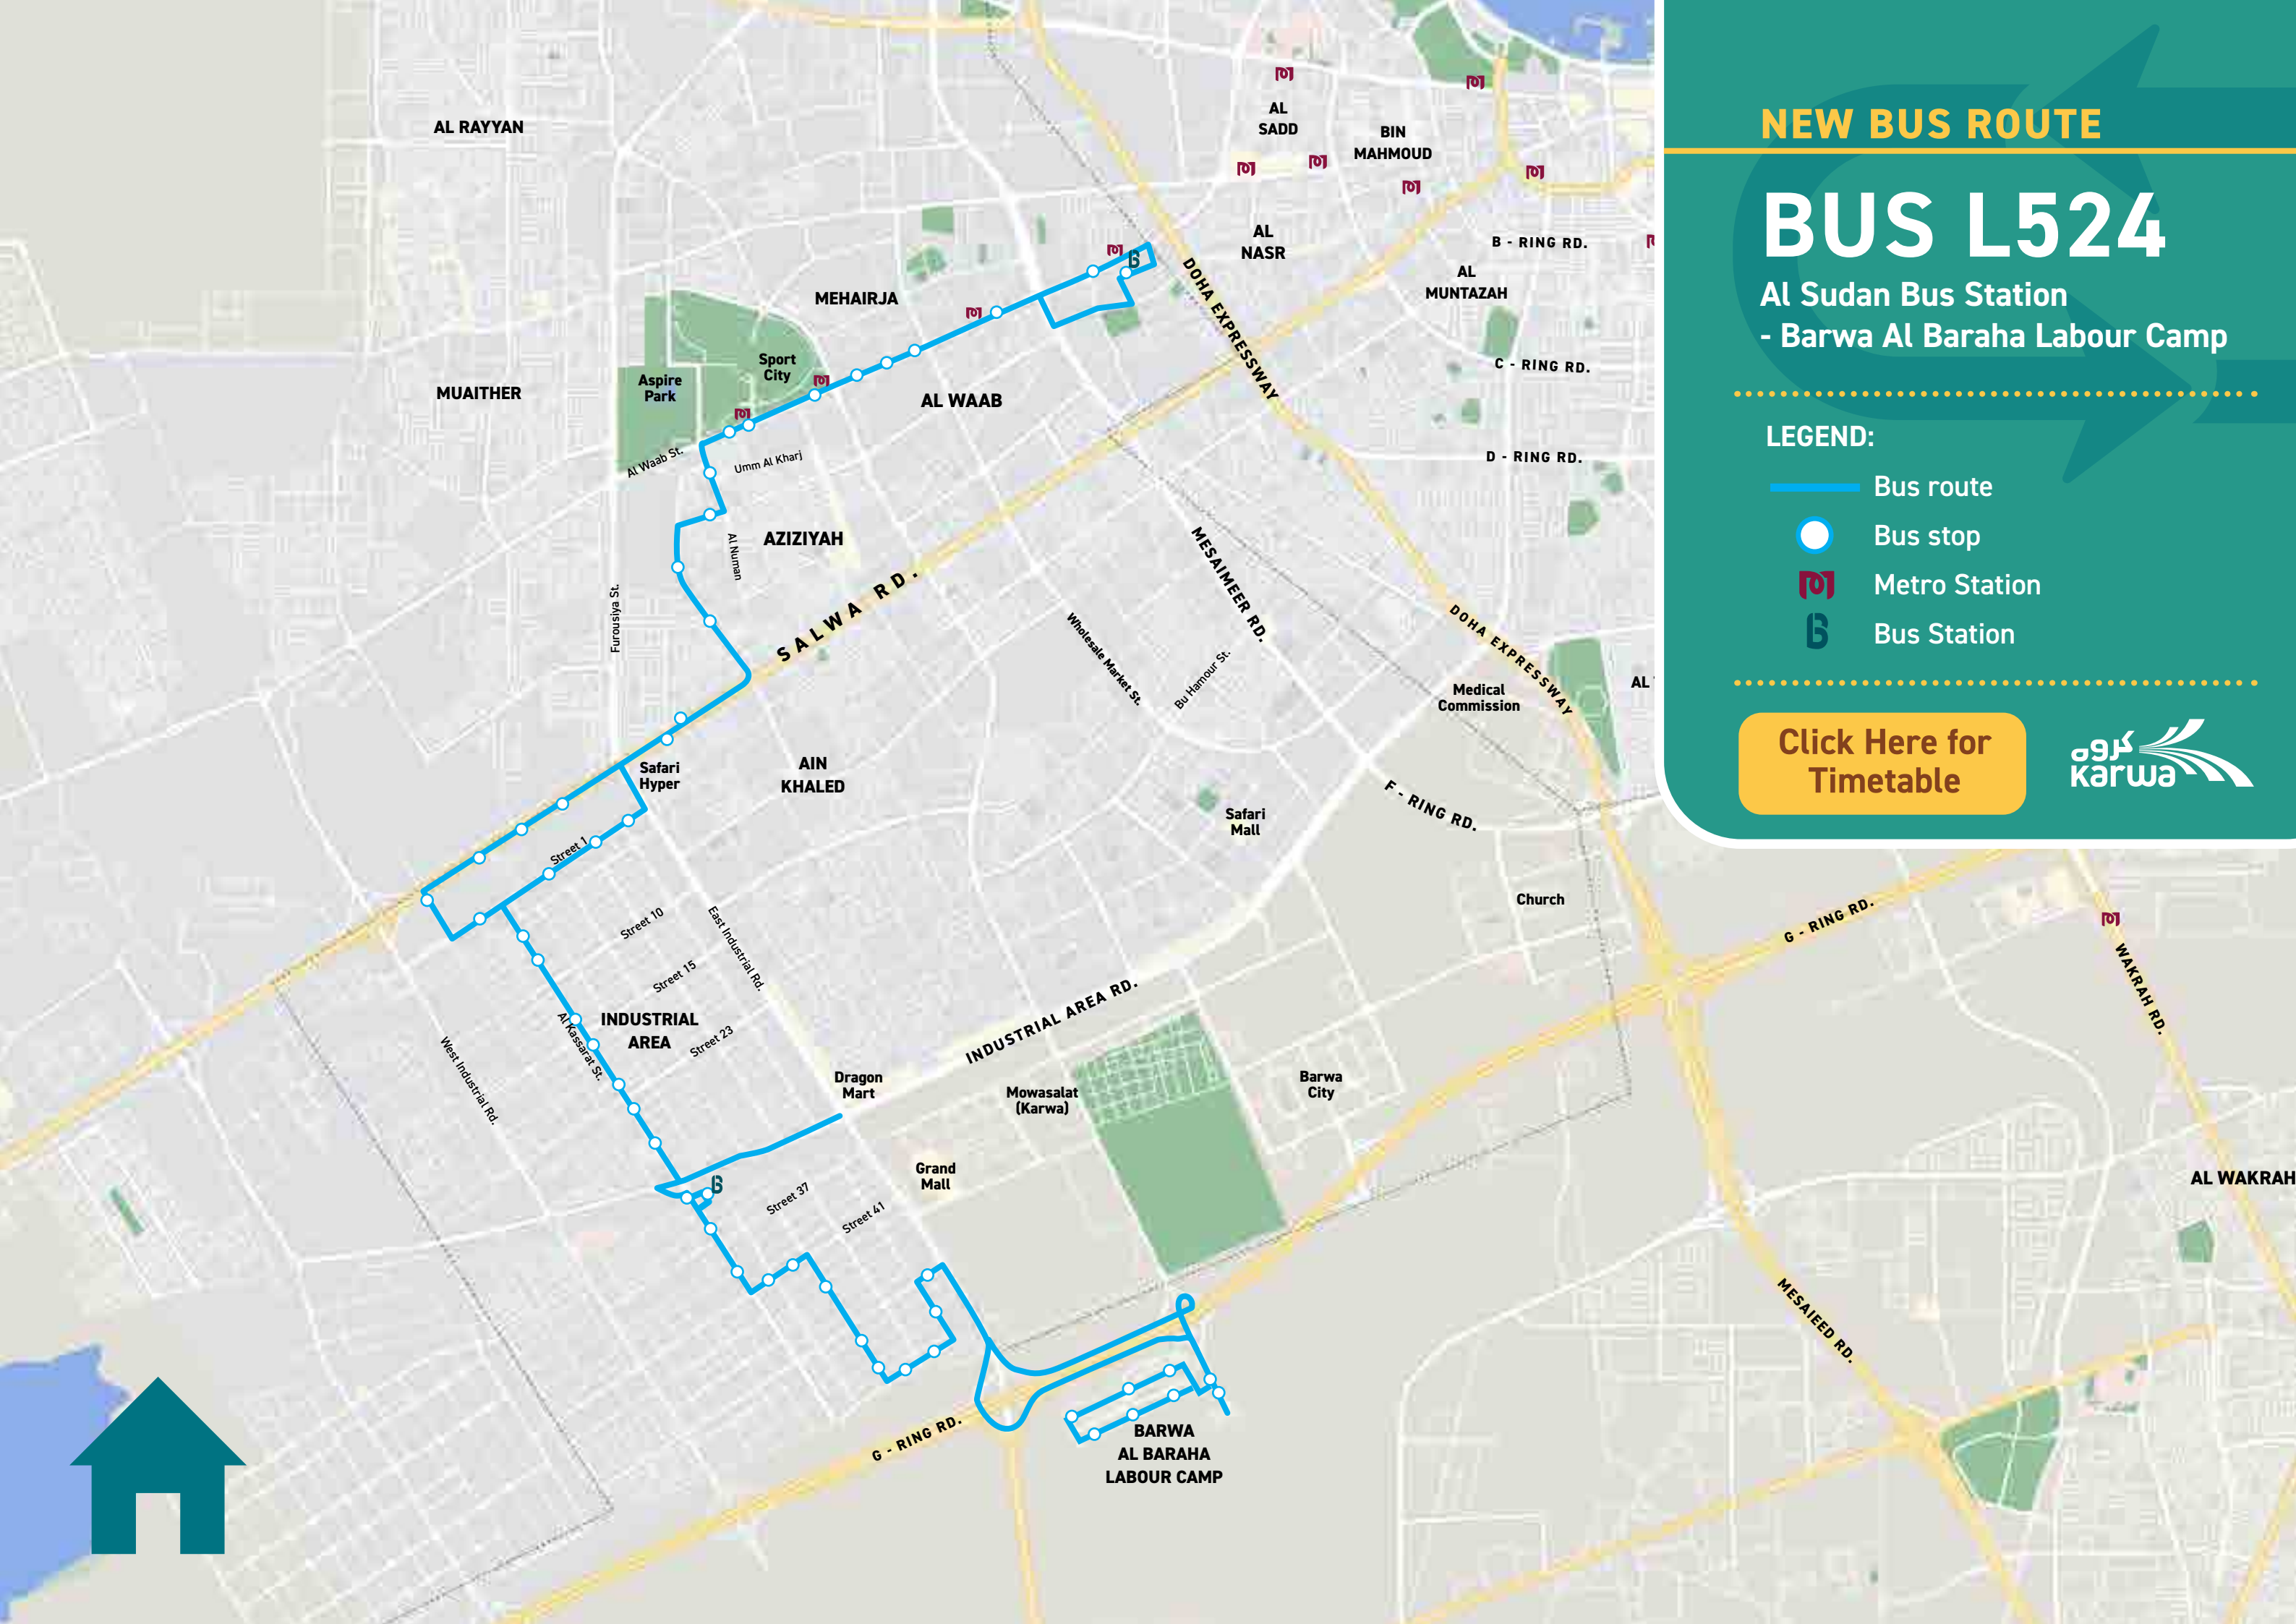

[Click Here for
Timetable](#)

NEW BUS ROUTE

BUS L524

Al Sudan Bus Station
- Barwa Al Baraha Labour Camp

LEGEND:

-  Bus route
-  Bus stop
-  Metro Station
-  Bus Station

[Click Here for Timetable](#)

NEW BUS ROUTE

LEGEND:

-  Bus route
-  Bus stop
-  Metro Station

[Click Here for Timetable](#)

NEW BUS ROUTE

BUS T603

Msheireb Metro Station
- Mesaimmer Health Center /
Religious Complex

LEGEND:

-  Bus route
-  Bus stop
-  Metro Station
-  New Bus Station

[Click Here for
Timetable](#)

IMPORTANT NOTE:
This route directly services the
Religious Complex, coming from Msheireb.

NEW BUS ROUTE

BUS T607

Al Gharrafa Bus Station
- Al Matar Al Qadeem Metro Station

LEGEND:

[Click Here for
Timetable](#)

NEW BUS ROUTE

BUS L538

Al Sudan Bus Station
- Corniche

LEGEND:

-  Bus route
-  Bus stop
-  Metro Station
-  New Bus Station

[Click Here for Timetable](#)

NEW BUS ROUTE