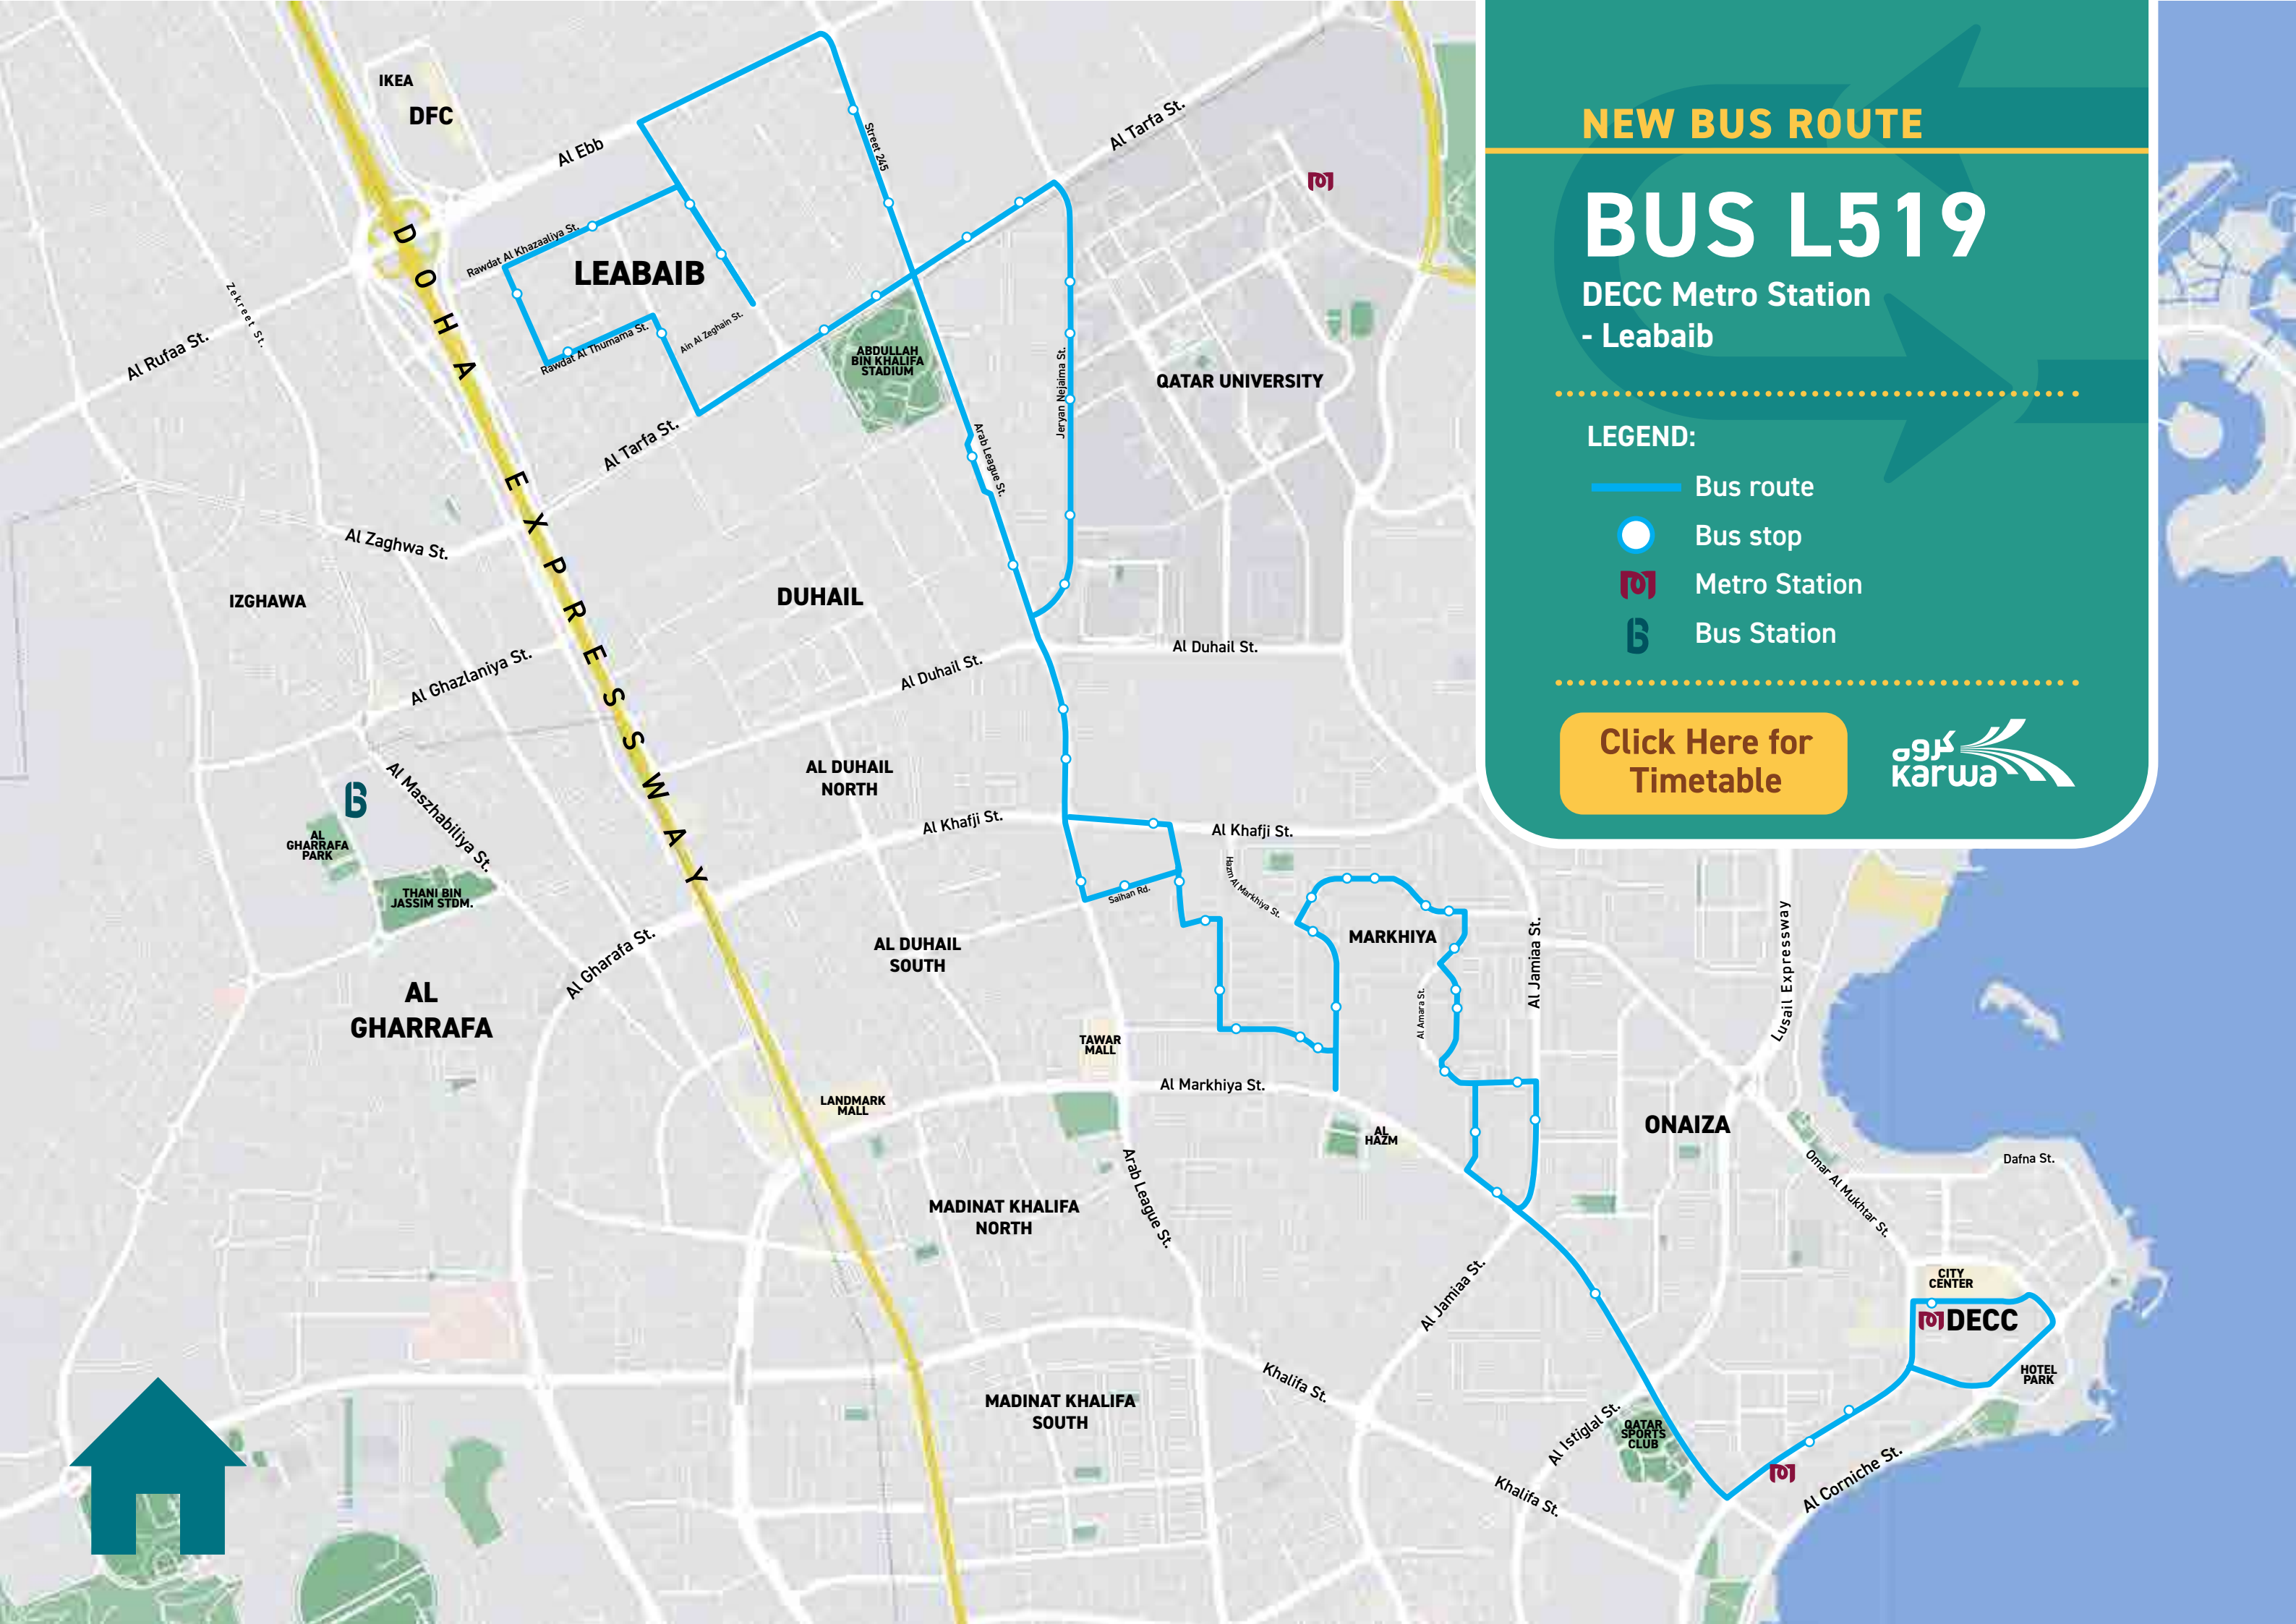

LEGEND:

-  Bus route
-  Bus stop
-  Metro Station
-  Bus Station

[Click Here for
Timetable](#)

NEW BUS ROUTE

BUS L510

Industrial Area Bus Station
- Barwa City

LEGEND:

-  Bus route
-  Bus stop
-  Metro Station
-  Bus Station

[Click Here for
Timetable](#)

NEW BUS ROUTE

BUS L514

Industrial Area Bus Station
- New Industrial Area

LEGEND:

-  Bus route
-  Bus stop
-  Metro Station
-  Bus Station

[Click Here for
Timetable](#)

NEW BUS ROUTE

BUS L519

DECC Metro Station
- Leabaib

LEGEND:

-  Bus route
-  Bus stop
-  Metro Station
-  Bus Station

[Click Here for Timetable](#)

NEW BUS ROUTE

BUS L521

Education City Bus Station
(Al Rayyan Al Jadeed)
- Muaither

[Click Here for
Timetable](#)

* IMPORTANT NOTE:

There will be temporary diversions on this route
due to ongoing road works.

NEW BUS ROUTE

BUS L526

Al Shaqab Metro Station
- Sport City Metro Station

LEGEND:

-  Bus route
-  Bus stop
-  Metro Station