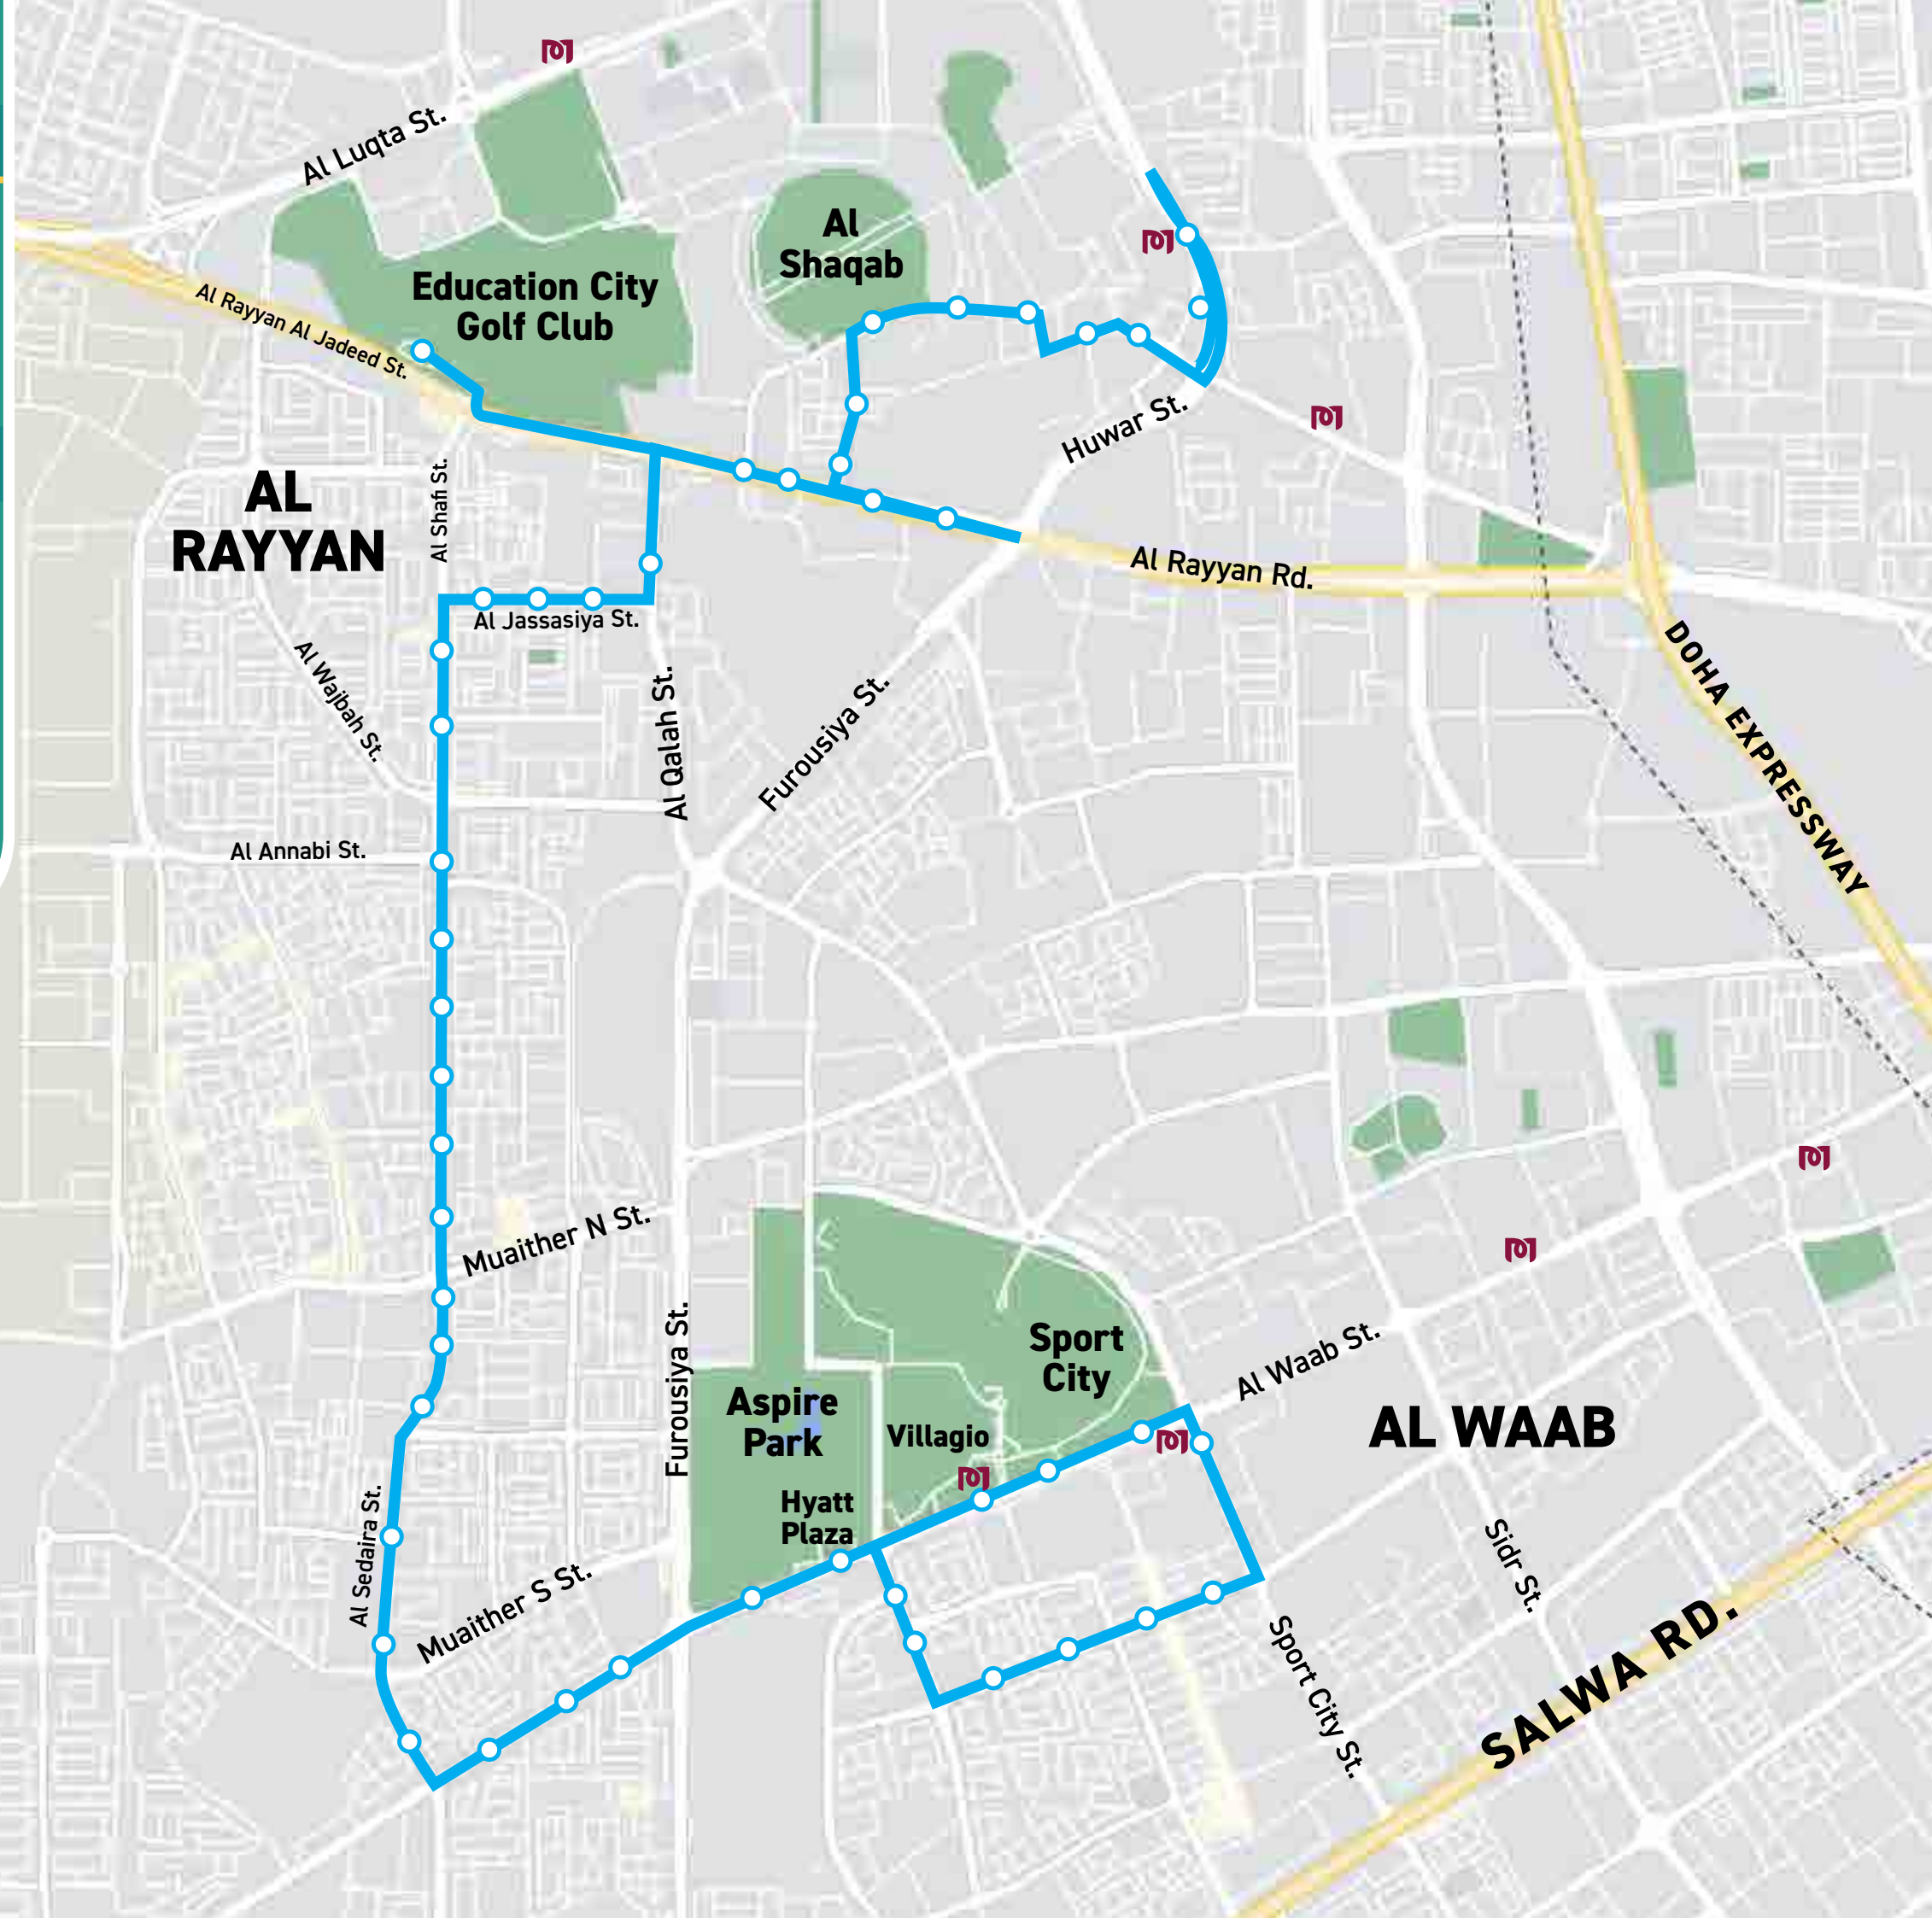

[Click Here for
Timetable](#)

* IMPORTANT NOTE:

There will be temporary diversions on this route
due to ongoing road works.

NEW BUS ROUTE

BUS L526

Al Shaqab Metro Station
- Sport City Metro Station

LEGEND:

-  Bus route
-  Bus stop
-  Metro Station

[Click Here for
Timetable](#)

NEW BUS ROUTE

BUS L538

Al Sudan Bus Station
- Corniche

LEGEND:

-  Bus route
-  Bus stop
-  Metro Station
-  New Bus Station

[Click Here for Timetable](#)

NEW BUS ROUTE