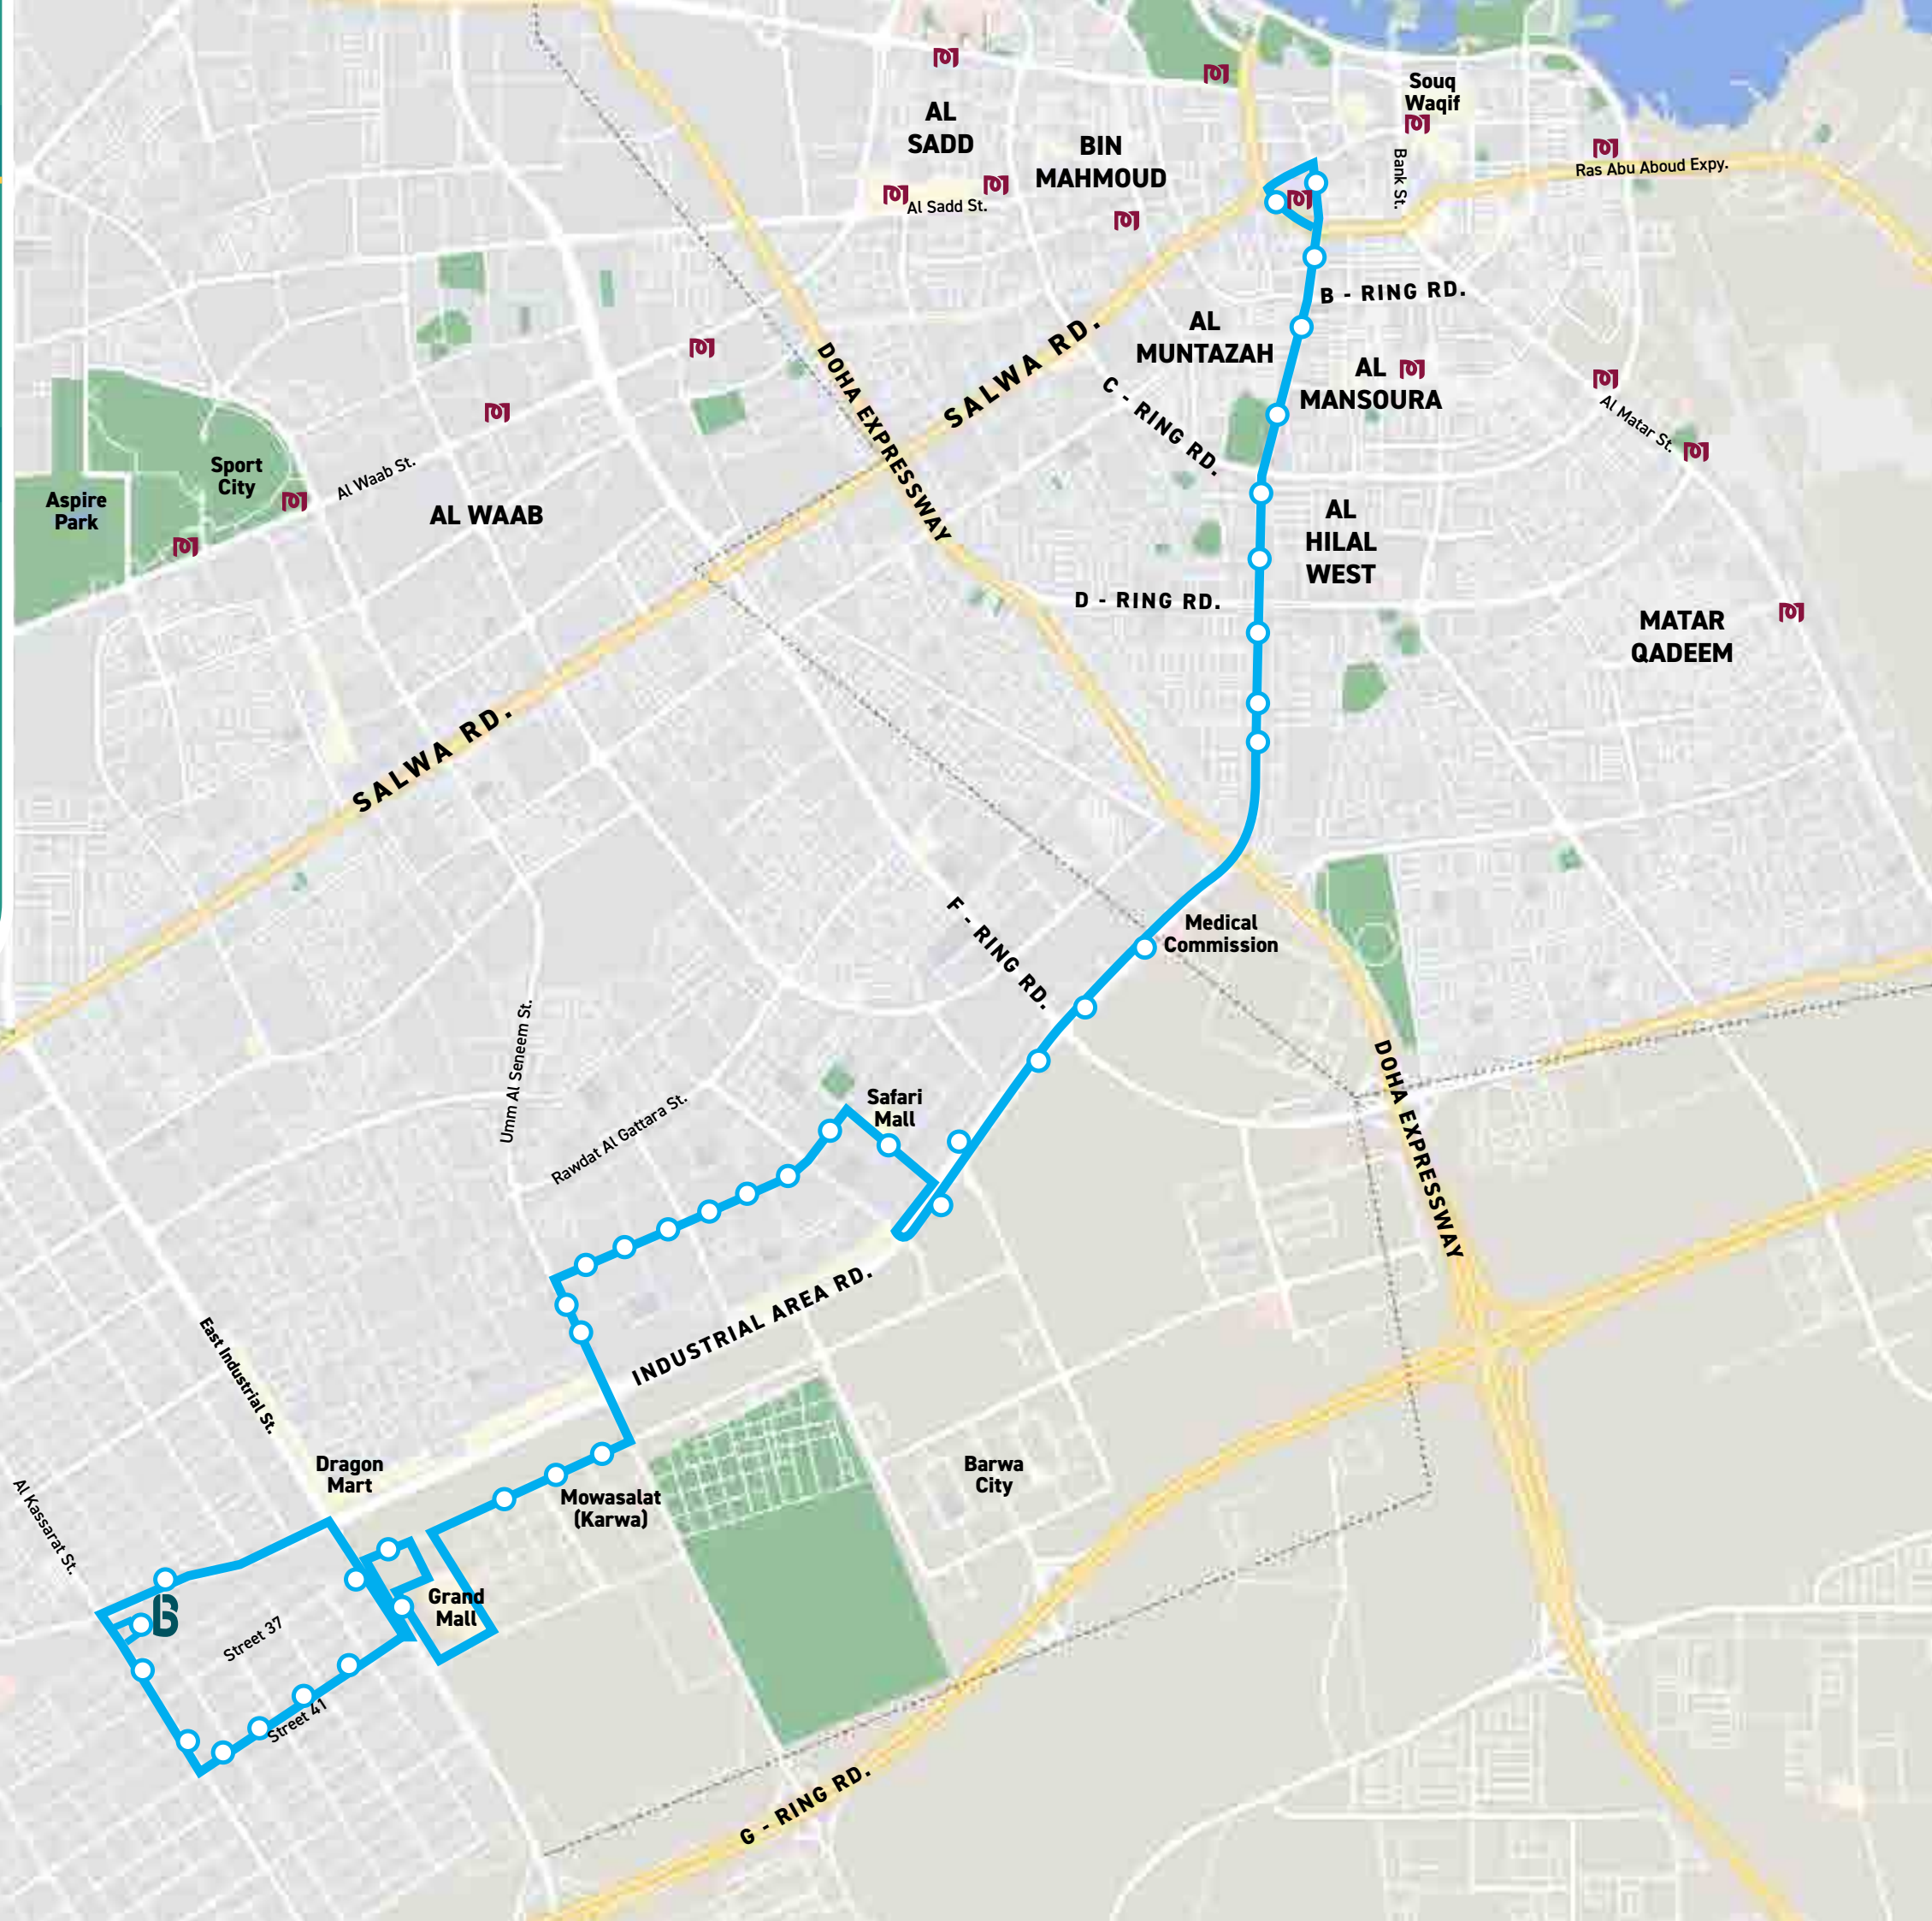

[Click Here for
Timetable](#)

NEW BUS ROUTE

BUS L538

Al Sudan Bus Station
- Corniche

LEGEND:

-  Bus route
-  Bus stop
-  Metro Station
-  New Bus Station

[Click Here for Timetable](#)

NEW BUS ROUTE

BUS L542

Al Wakrah Bus Station
- Muaither Al Wukair

LEGEND:

-  Bus route
-  Bus stop
-  Metro Station
-  Bus Station

[Click Here for
Timetable](#)

NEW BUS ROUTE

BUS T601

Industrial Area Bus Station
- Msheireb (via Rawdat Al Khail St.)

LEGEND:

-  Bus route
-  Bus stop
-  Metro Station
-  New Bus Station

[Click Here for
Timetable](#)

NEW BUS ROUTE

BUS T602

Industrial Area Bus Station
- Msheireb (via Haloul St.)

LEGEND:

-  Bus route
-  Bus stop
-  Metro Station
-  New Bus Station