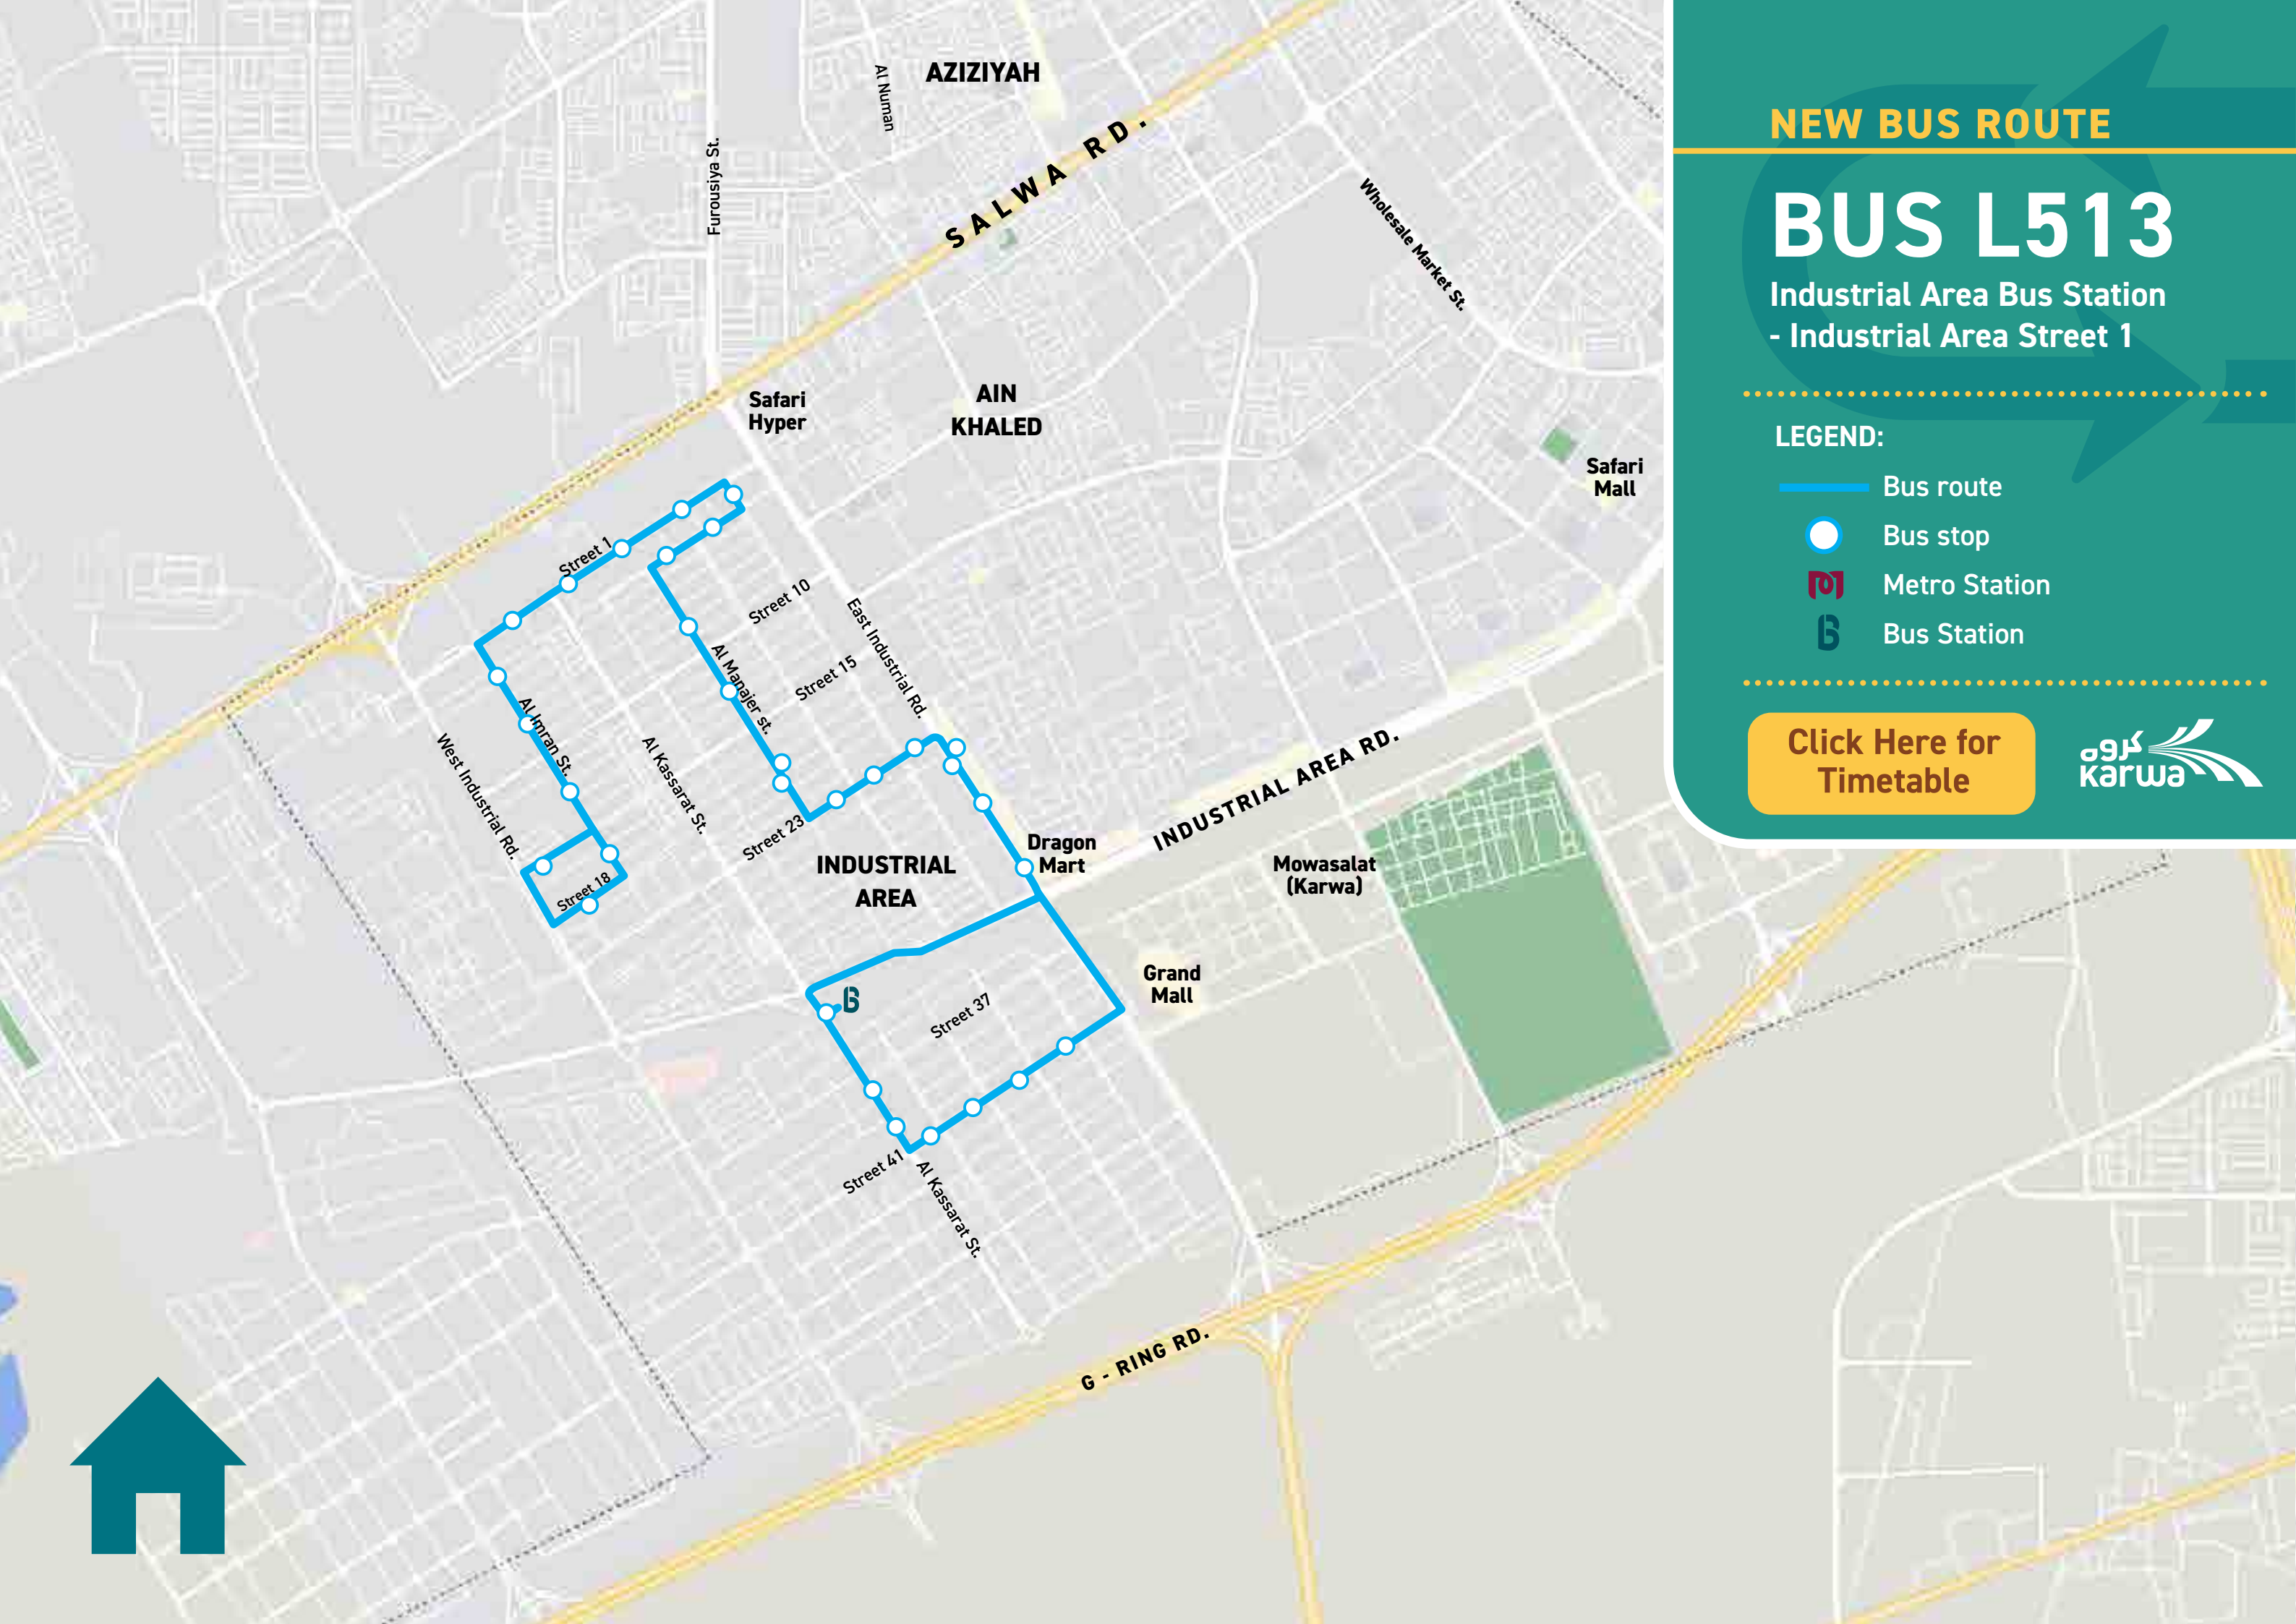

ROUTE NO.	ROUTE NAME	FREQUENCY
L538	Souq Waqif Metro Station - Corniche	10 min
T601	Industrial Area Bus Station - Msheireb (via Rawdat Al Khail)	30 min
T602	Industrial Area Bus Station - Msheireb (via Haloul St.)	30 min
T604	Industrial Area Bus Station - Msheireb (via Salwa Road)	30 min
T606	Al Gharrafa Bus Station - Al Bidda Metro Station	30 min
T610	Industrial Area Bus Station - Wesbay / Onaiza	30 min
T612	Industrial Area Bus Station - Hamad International Airport	30 min
T613	Hamad International Airport - Mesaieed	30 min
R701	Industrial Area Bus Station - Al Khor	45 min
R702	Lusail Bus Station - Al Khor Aquatic Center	30 min
R704	Al Gharrafa Bus Station - Al Shamal (Al Ruwais)	45 min
R706	Lusail Bus Station - Simaisma	45 min
R707	Industrial Area Bus Station - Dukhan	45 min
R709	Al Riffa Metro Station - Dukhan	45 min
R710	Industrial Area Bus Station - Bu Samra	45 min

All Bus timings begin at 4 AM and ends at 12 AM daily, except T612 which operates 24/7

ROUTE NO.	ROUTE NAME	FREQUENCY
M210	Hamad Hospital Metro Station - Al Sadd Metro Station	12 min
M302	Al Sadd Metro Station - Bin Mahmoud Metro Station	12 min
M311	Sport City Metro Station - Muraikh	12 min
M315	Qatar National Museum Metro Station - Old Town Hotel Area	12 min

NEW BUS ROUTE

BUS L513

Industrial Area Bus Station
- Industrial Area Street 1

LEGEND:

-  Bus route
-  Bus stop
-  Metro Station
-  Bus Station

[Click Here for Timetable](#)

NEW BUS ROUTE

BUS L533

[Click Here for
Timetable](#)

NEW BUS ROUTE

BUS L524

Al Sudan Bus Station
- Barwa Al Baraha Labour Camp

LEGEND:

-  Bus route
-  Bus stop
-  Metro Station
-  Bus Station

[Click Here for Timetable](#)

NEW BUS ROUTE