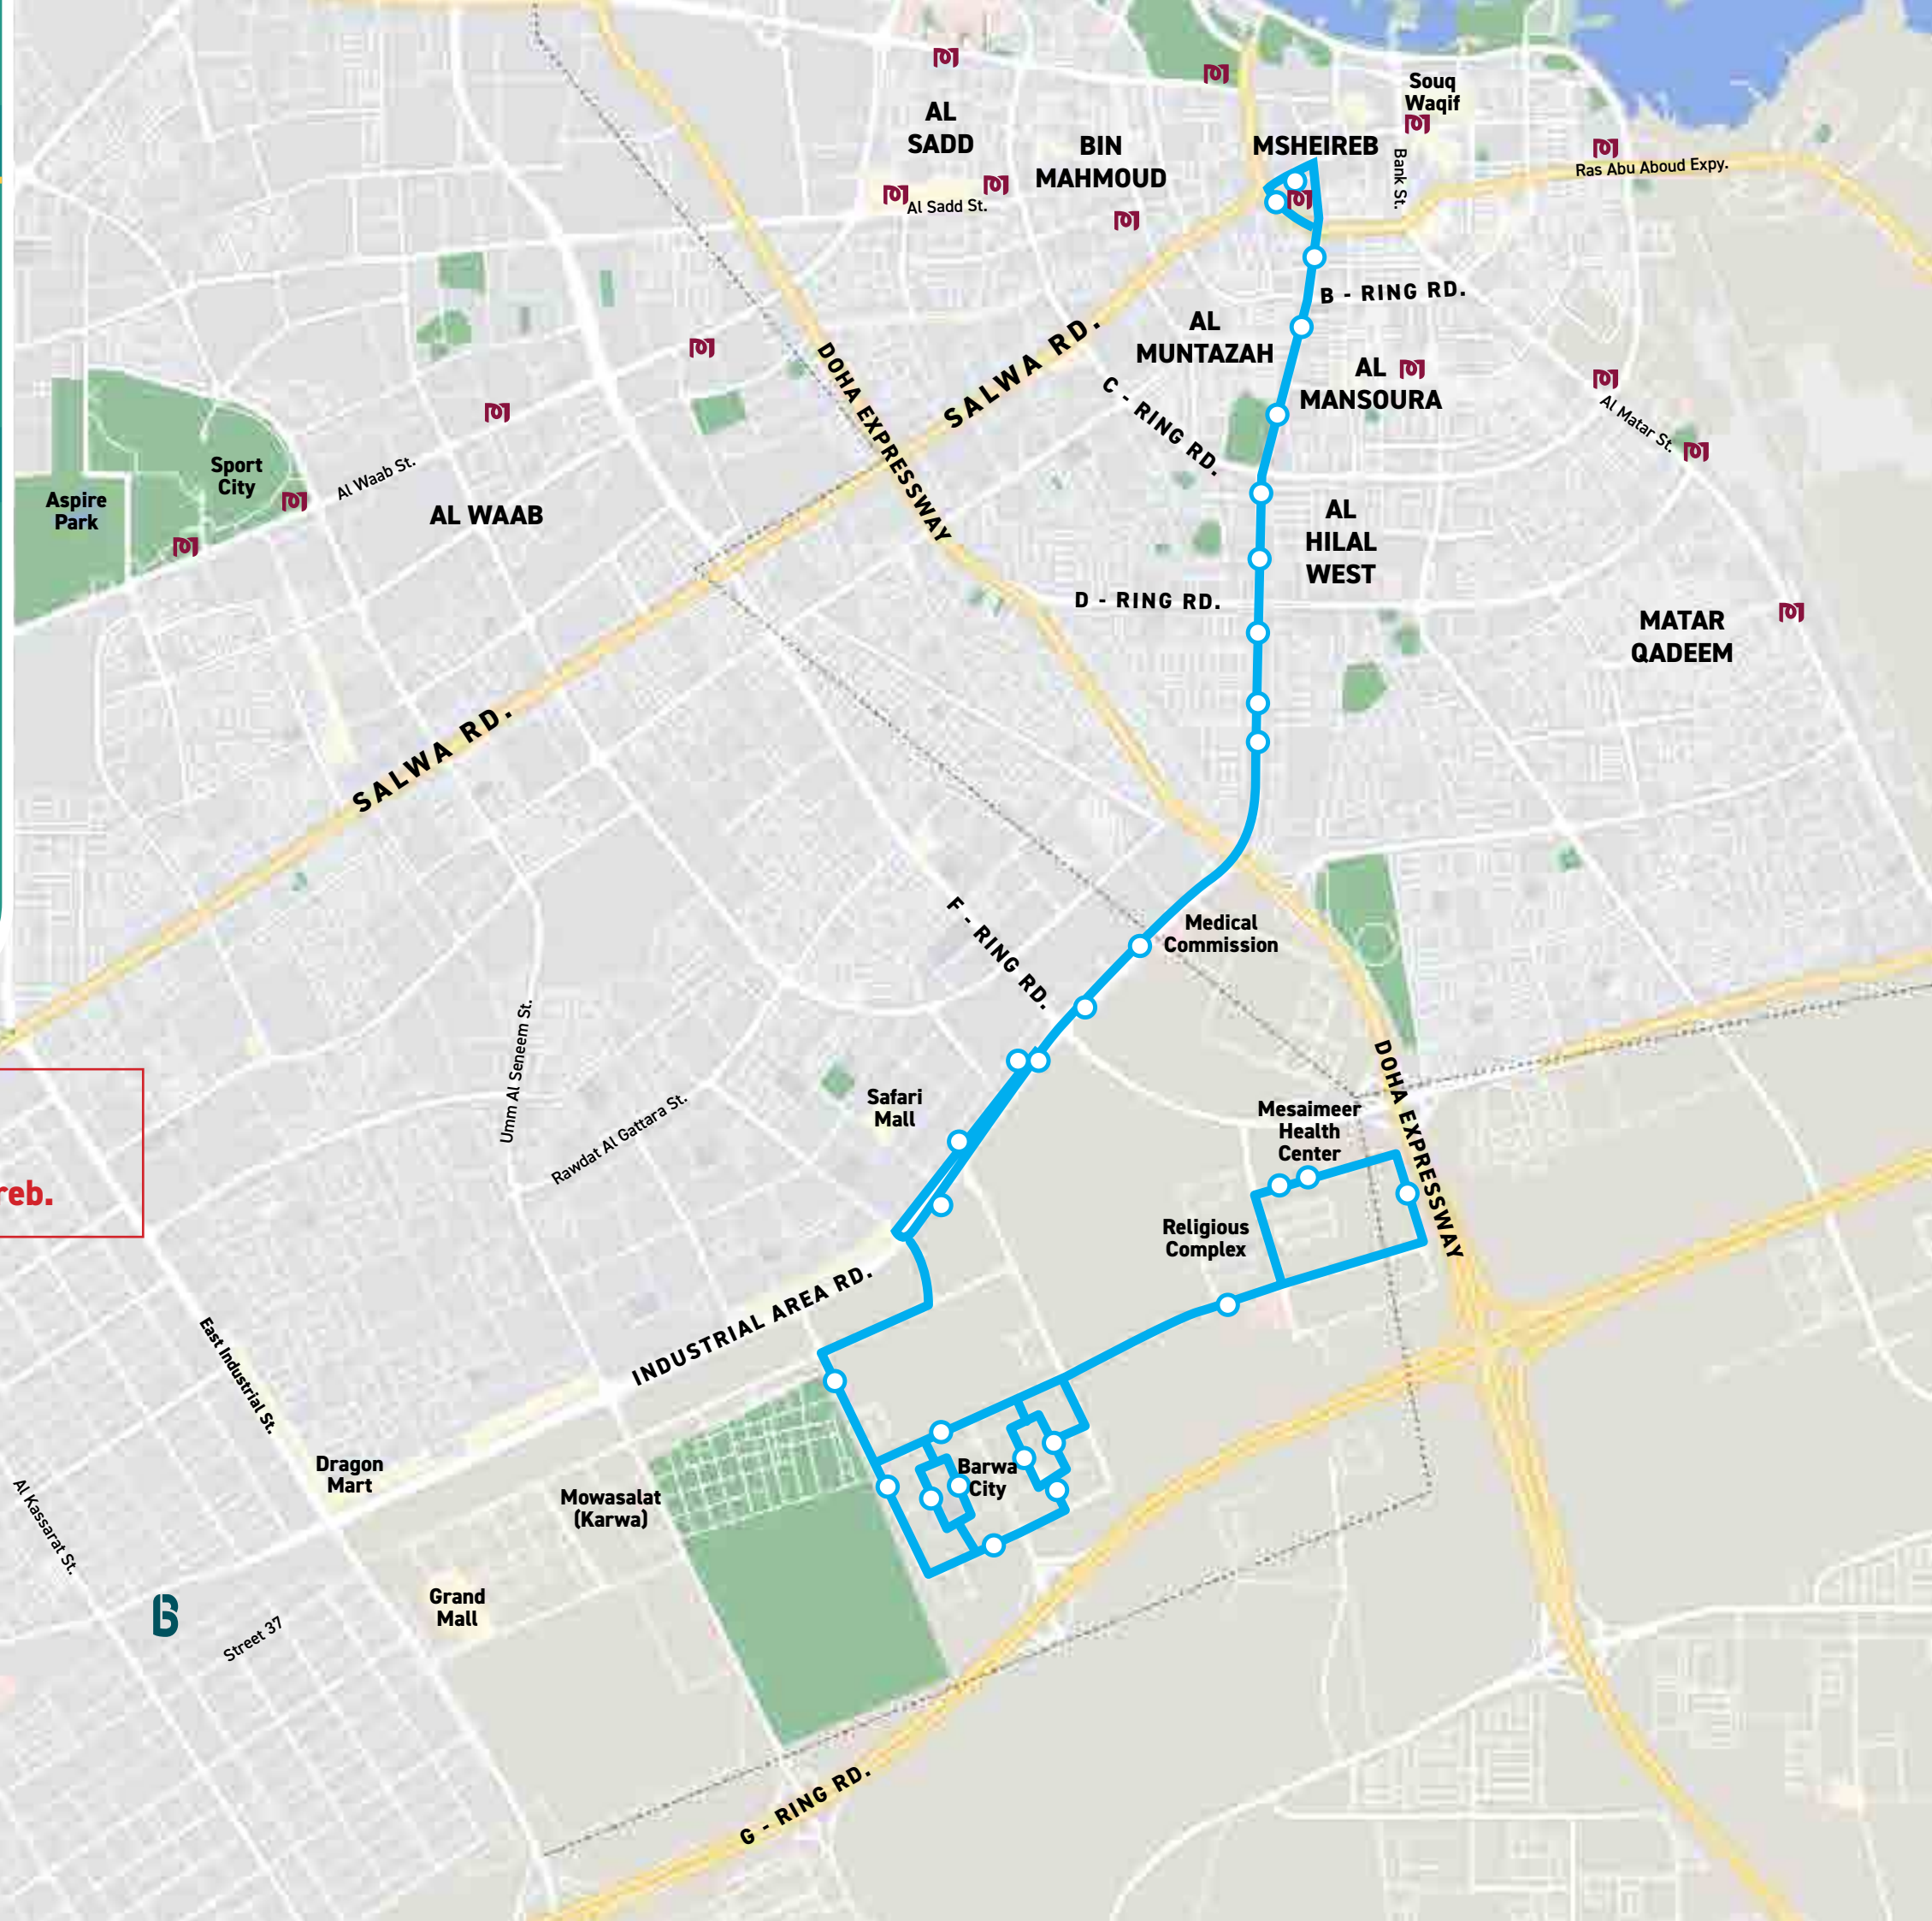

LEGEND:

-  Bus route
-  Bus stop
-  Metro Station

[Click Here for Timetable](#)

NEW BUS ROUTE

BUS T603

Msheireb Metro Station
- Mesaimmer Health Center /
Religious Complex

LEGEND:

-  Bus route
-  Bus stop
-  Metro Station
-  New Bus Station

[Click Here for
Timetable](#)

IMPORTANT NOTE:
This route directly services the
Religious Complex, coming from Msheireb.

NEW BUS ROUTE

BUS T607

Al Gharrafa Bus Station
- Al Matar Al Qadeem Metro Station

LEGEND:

-  Bus route
-  Bus stop
-  Metro Station
-  Bus Station

[Click Here for Timetable](#)

NEW BUS ROUTE

BUS T611

Industrial Area Bus Station
- Al Wakrah Bus Station (outside)

LEGEND:

-  Bus route
-  Bus stop
-  Metro Station
-  Bus Station