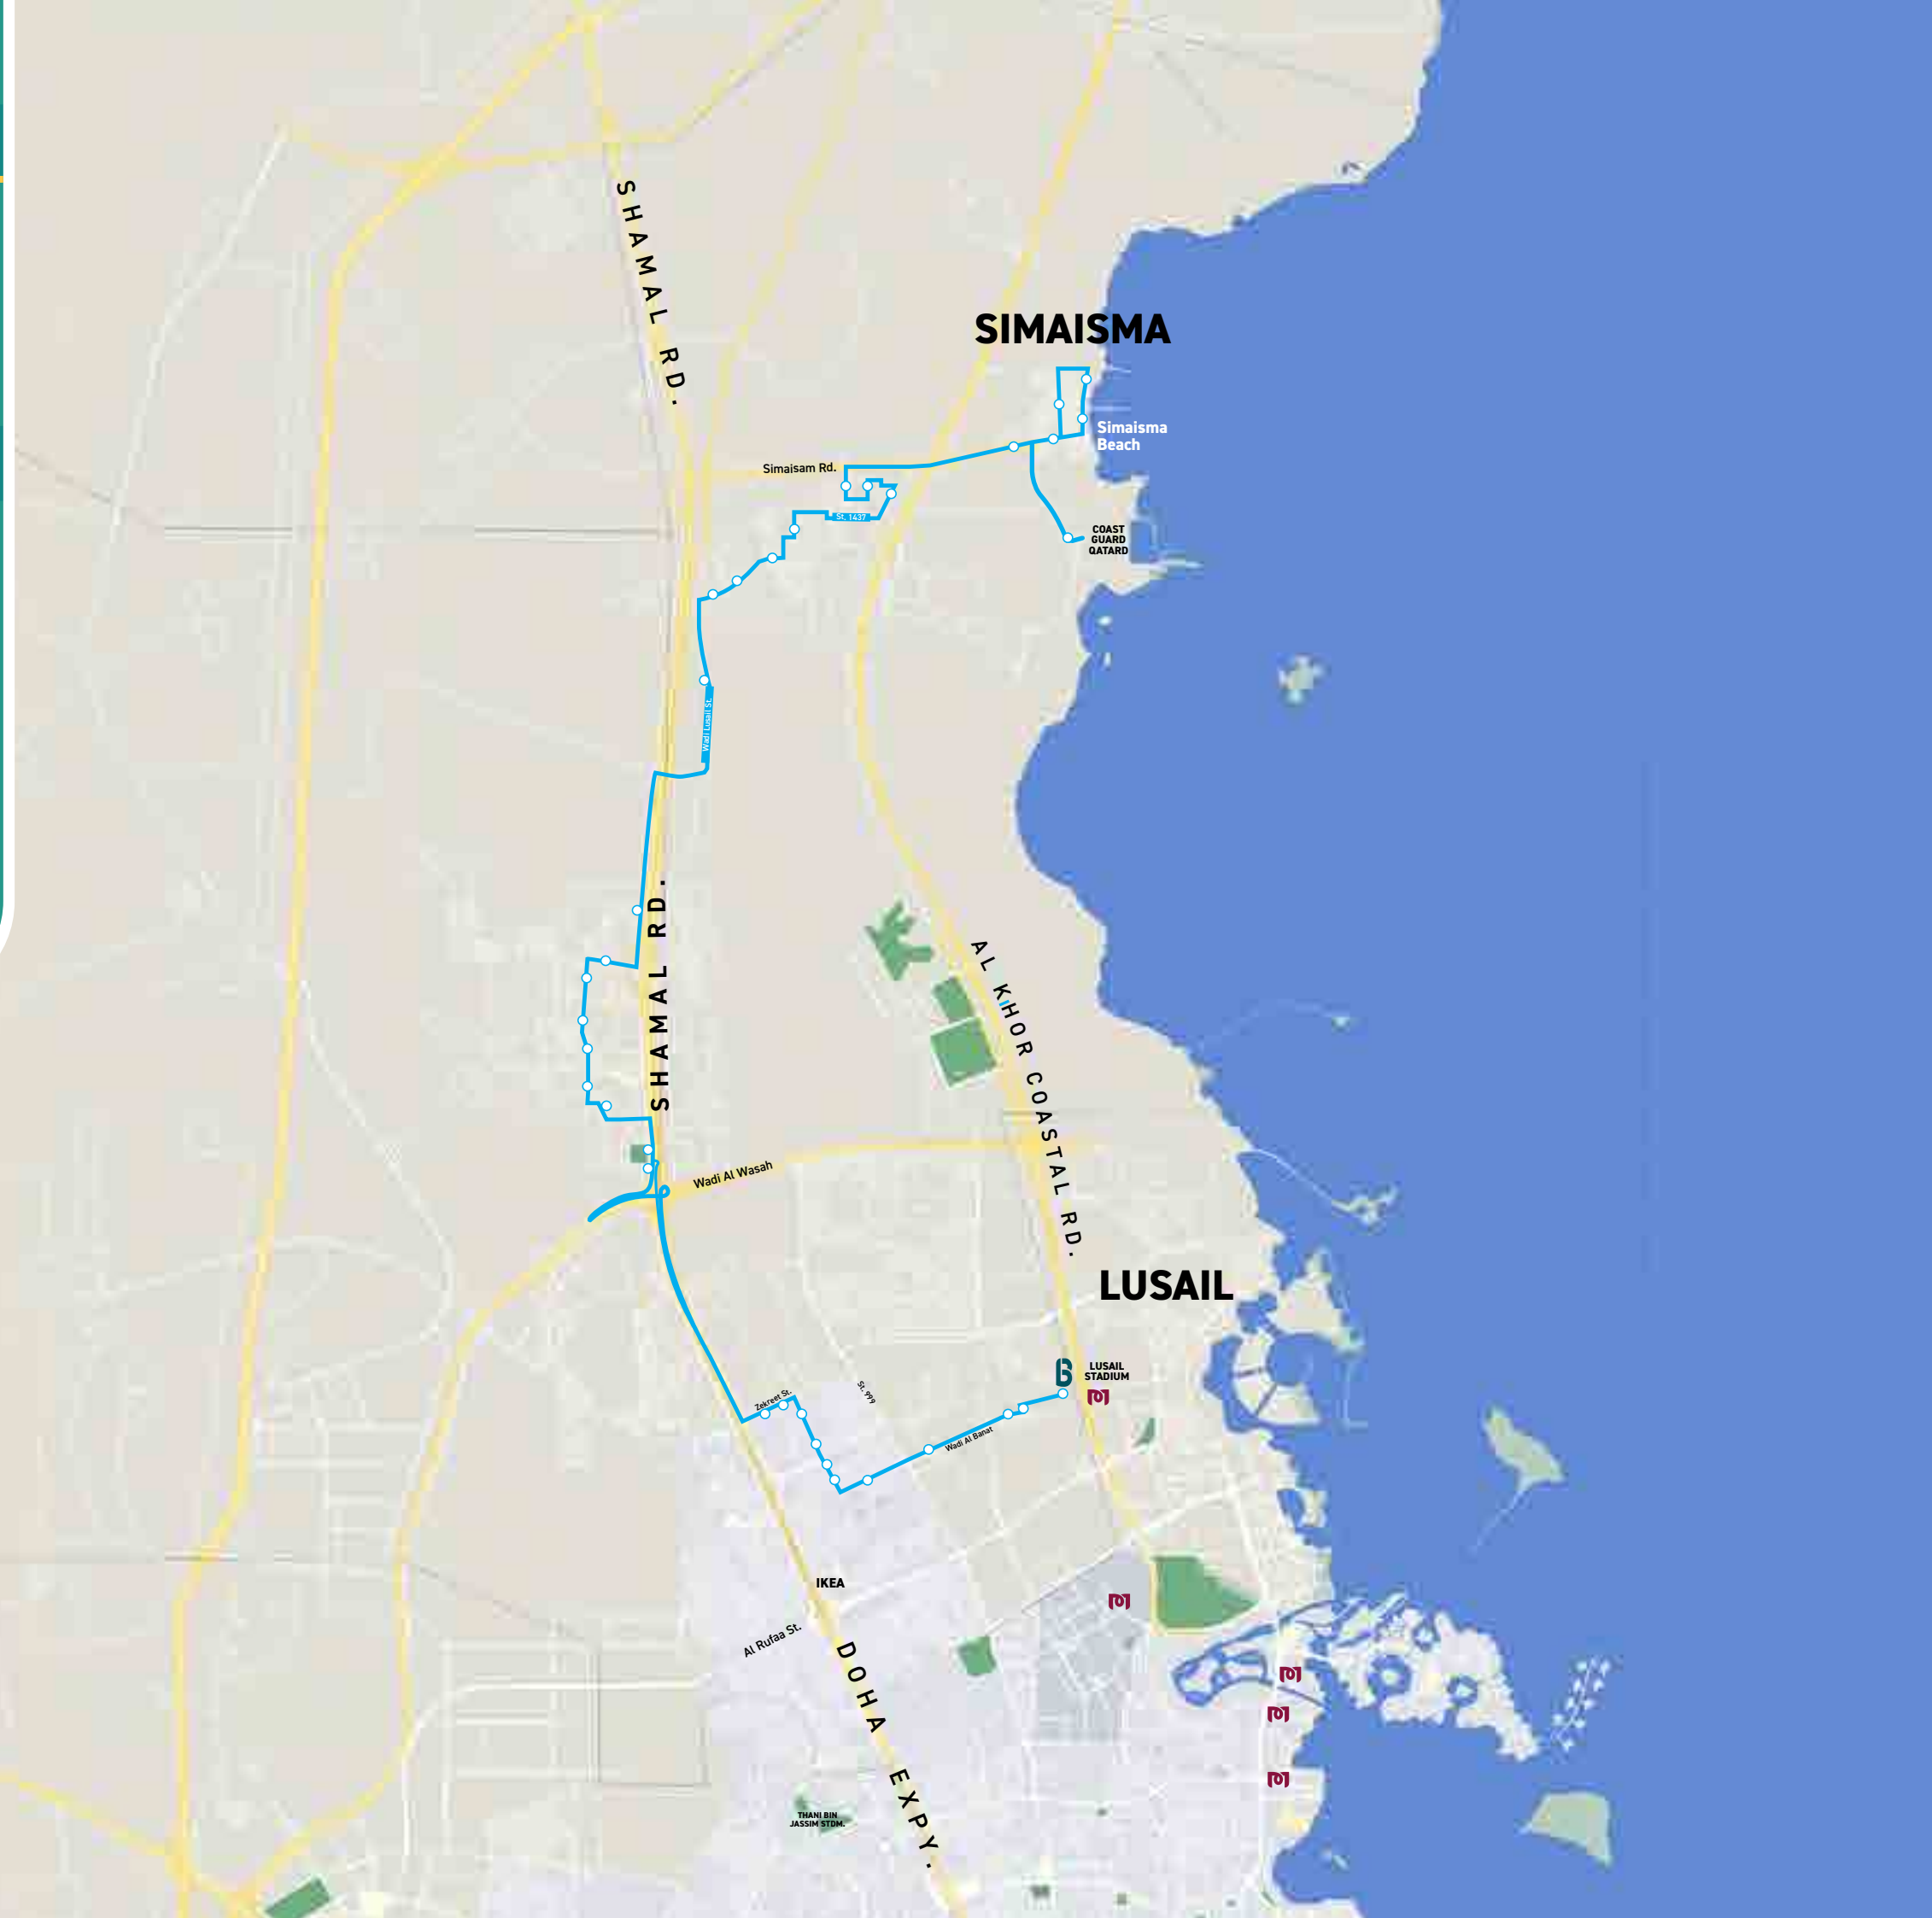

ROUTE NO.	ROUTE NAME	FREQUENCY
L538	Souq Waqif Metro Station - Corniche	10 min
T601	Industrial Area Bus Station - Msheireb (via Rawdat Al Khail)	30 min
T602	Industrial Area Bus Station - Msheireb (via Haloul St.)	30 min
T604	Industrial Area Bus Station - Msheireb (via Salwa Road)	30 min
T606	Al Gharrafa Bus Station - Al Bidda Metro Station	30 min
T610	Industrial Area Bus Station - Wesbay / Onaiza	30 min
T612	Industrial Area Bus Station - Hamad International Airport	30 min
T613	Hamad International Airport - Mesaieed	30 min
R701	Industrial Area Bus Station - Al Khor	45 min
R702	Lusail Bus Station - Al Khor Aquatic Center	30 min
R704	Al Gharrafa Bus Station - Al Shamal (Al Ruwais)	45 min
R706	Lusail Bus Station - Simaisma	45 min
R707	Industrial Area Bus Station - Dukhan	45 min
R709	Al Riffa Metro Station - Dukhan	45 min
R710	Industrial Area Bus Station - Bu Samra	45 min

LEGEND:

-  Bus route
-  Bus stop
-  Metro Station
-  Bus Station

[Click Here for Timetable](#)

NEW BUS ROUTE

BUS R706

Lusail Bus Station
- Simaisma

LEGEND:

-  Bus route
-  Bus stop
-  Metro Station
-  Bus Station

[Click Here for
Timetable](#)

NEW BUS ROUTE

BUS R707

Industrial Area Bus Station
- Dukhan

LEGEND:

-  Bus route
-  Bus stop
-  Metro Station
-  Bus Station

[Click Here for
Timetable](#)

NEW BUS ROUTE

BUS R709

Al Riffa Metro Station
- Dukhan

LEGEND:

-  Bus route
-  Bus stop
-  Metro Station

[Click Here for
Timetable](#)

NEW BUS ROUTE

BUS R710

Industrial Area Bus Station
- Bu Samra