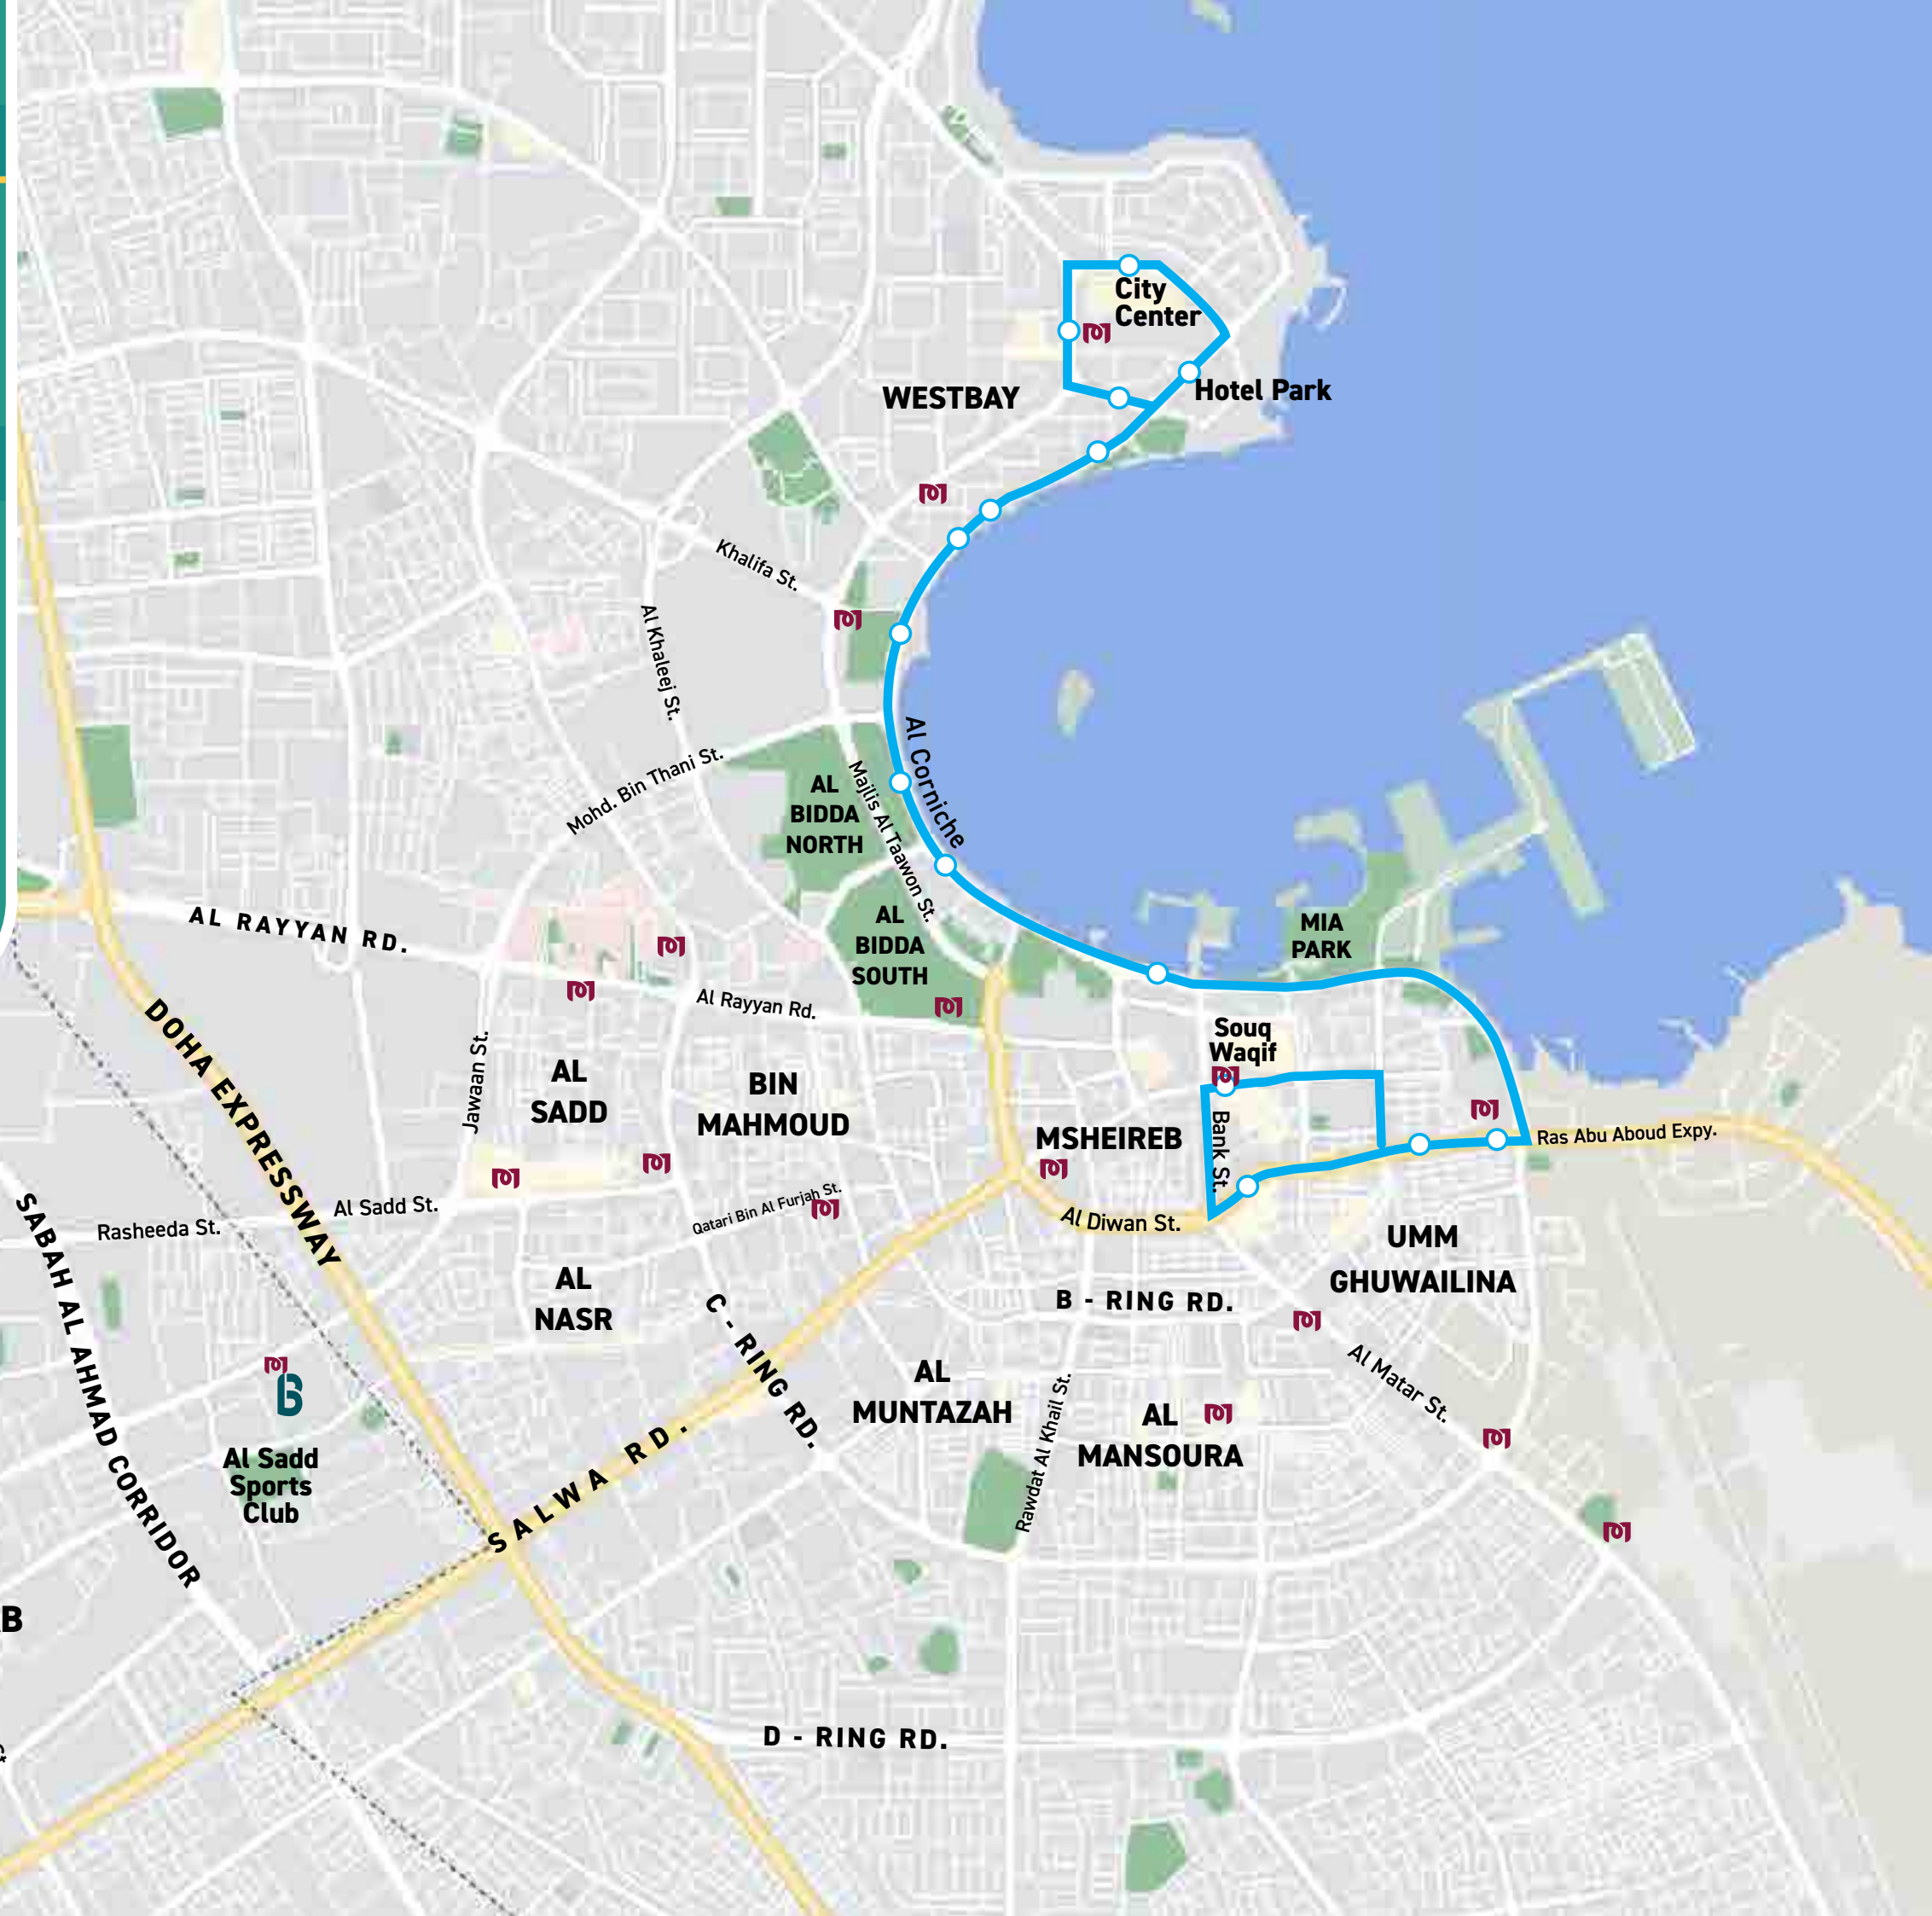

[Click Here for
Timetable](#)

* IMPORTANT NOTE:

There will be temporary diversions on this route
due to ongoing road works.

NEW BUS ROUTE

BUS L526

Al Shaqab Metro Station
- Sport City Metro Station

LEGEND:

-  Bus route
-  Bus stop
-  Metro Station

[Click Here for
Timetable](#)

NEW BUS ROUTE

BUS L538

Al Sudan Bus Station
- Corniche

LEGEND:

-  Bus route
-  Bus stop
-  Metro Station
-  New Bus Station

[Click Here for Timetable](#)

NEW BUS ROUTE

BUS L542

Al Wakrah Bus Station
- Muaither Al Wukair

LEGEND:

-  Bus route
-  Bus stop
-  Metro Station
-  Bus Station

[Click Here for
Timetable](#)

NEW BUS ROUTE

BUS T601

Industrial Area Bus Station
- Msheireb (via Rawdat Al Khail St.)

LEGEND:

-  Bus route
-  Bus stop
-  Metro Station
-  New Bus Station

[Click Here for
Timetable](#)

NEW BUS ROUTE

BUS T602

Industrial Area Bus Station
- Msheireb (via Haloul St.)

LEGEND:

-  Bus route
-  Bus stop
-  Metro Station
-  New Bus Station