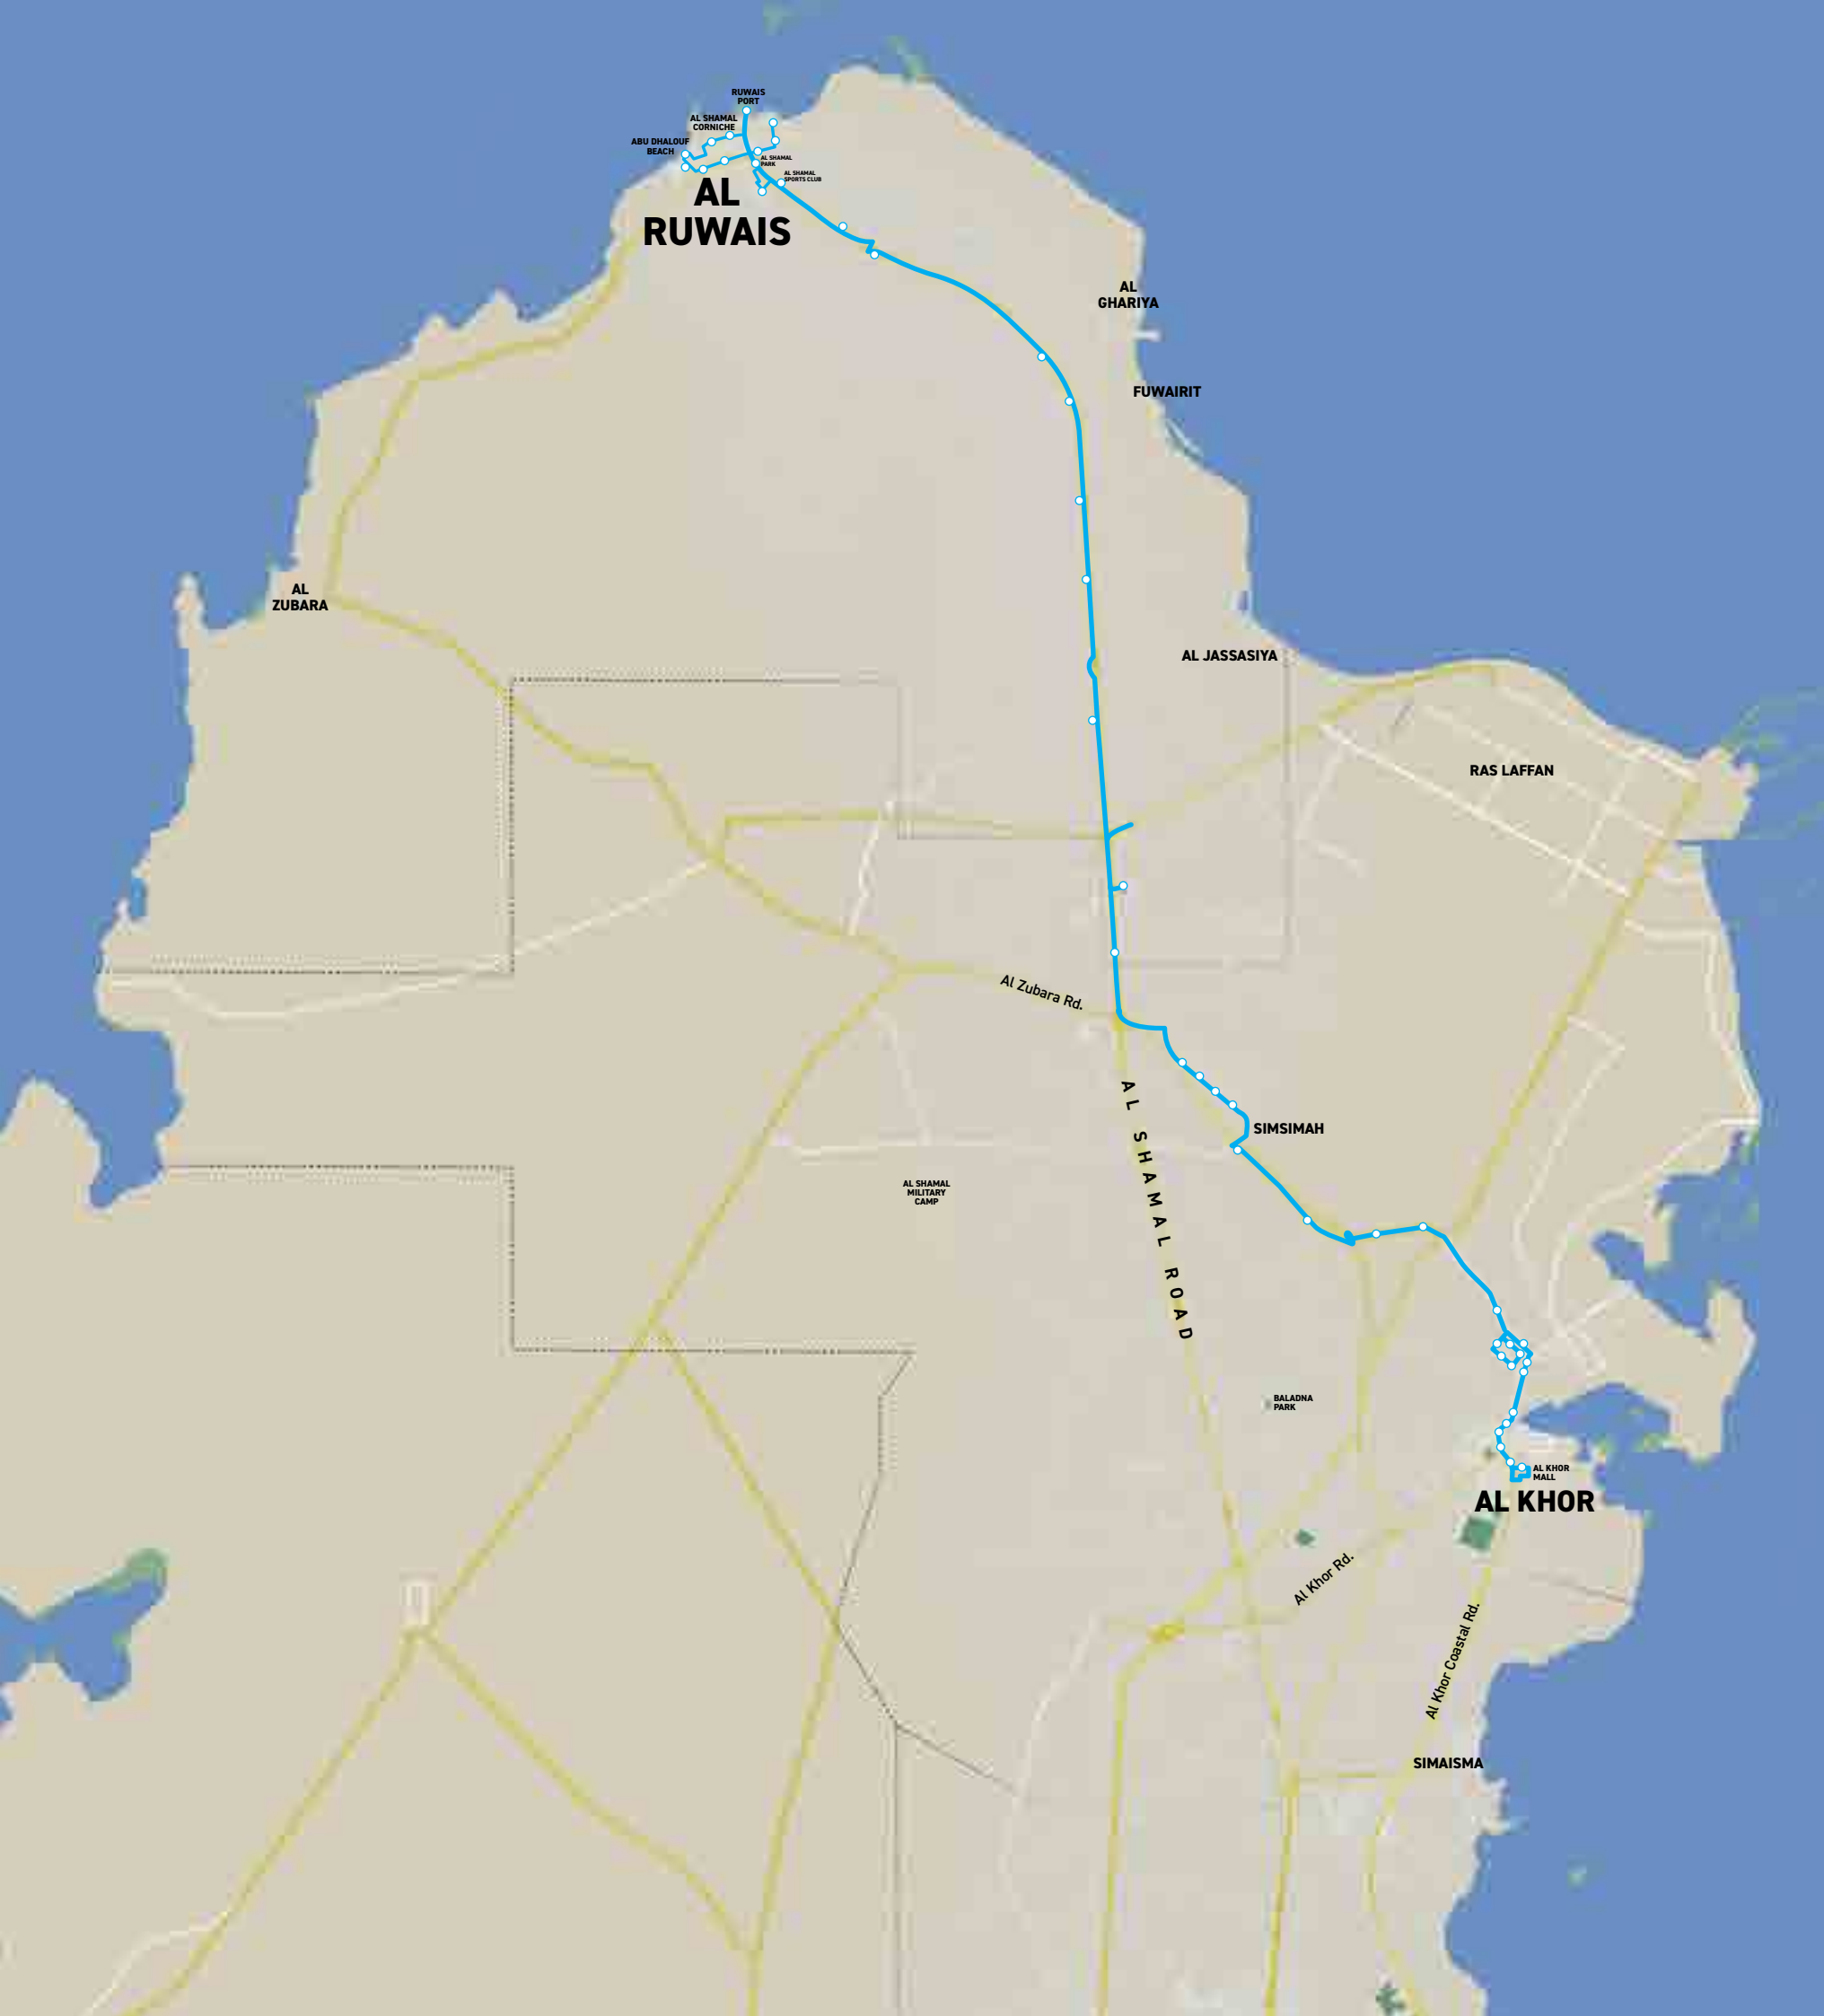

[Click Here for
Timetable](#)

NEW BUS ROUTE

BUS L524

Al Sudan Bus Station
- Barwa Al Baraha Labour Camp

LEGEND:

-  Bus route
-  Bus stop
-  Metro Station
-  Bus Station

[Click Here for Timetable](#)

NEW BUS ROUTE

BUS L529

Ras Abu Fontas Metro Station
- Al Mansoura Metro Station

LEGEND:

-  Bus route
-  Bus stop
-  Metro Station
-  New Bus Station

[Click Here for
Timetable](#)

NEW BUS ROUTE

BUS R705

Al Ruwais - Al Khor Mall

LEGEND:

-  Bus route
-  Bus stop
-  Metro Station

[Click Here for Timetable](#)

NEW BUS ROUTE

BUS T603

Msheireb Metro Station
- Mesaimmer Health Center /
Religious Complex

LEGEND:

-  Bus route
-  Bus stop
-  Metro Station
-  New Bus Station

[Click Here for
Timetable](#)

IMPORTANT NOTE:
This route directly services the
Religious Complex, coming from Msheireb.

NEW BUS ROUTE

BUS T607

Al Gharrafa Bus Station
- Al Matar Al Qadeem Metro Station

LEGEND: