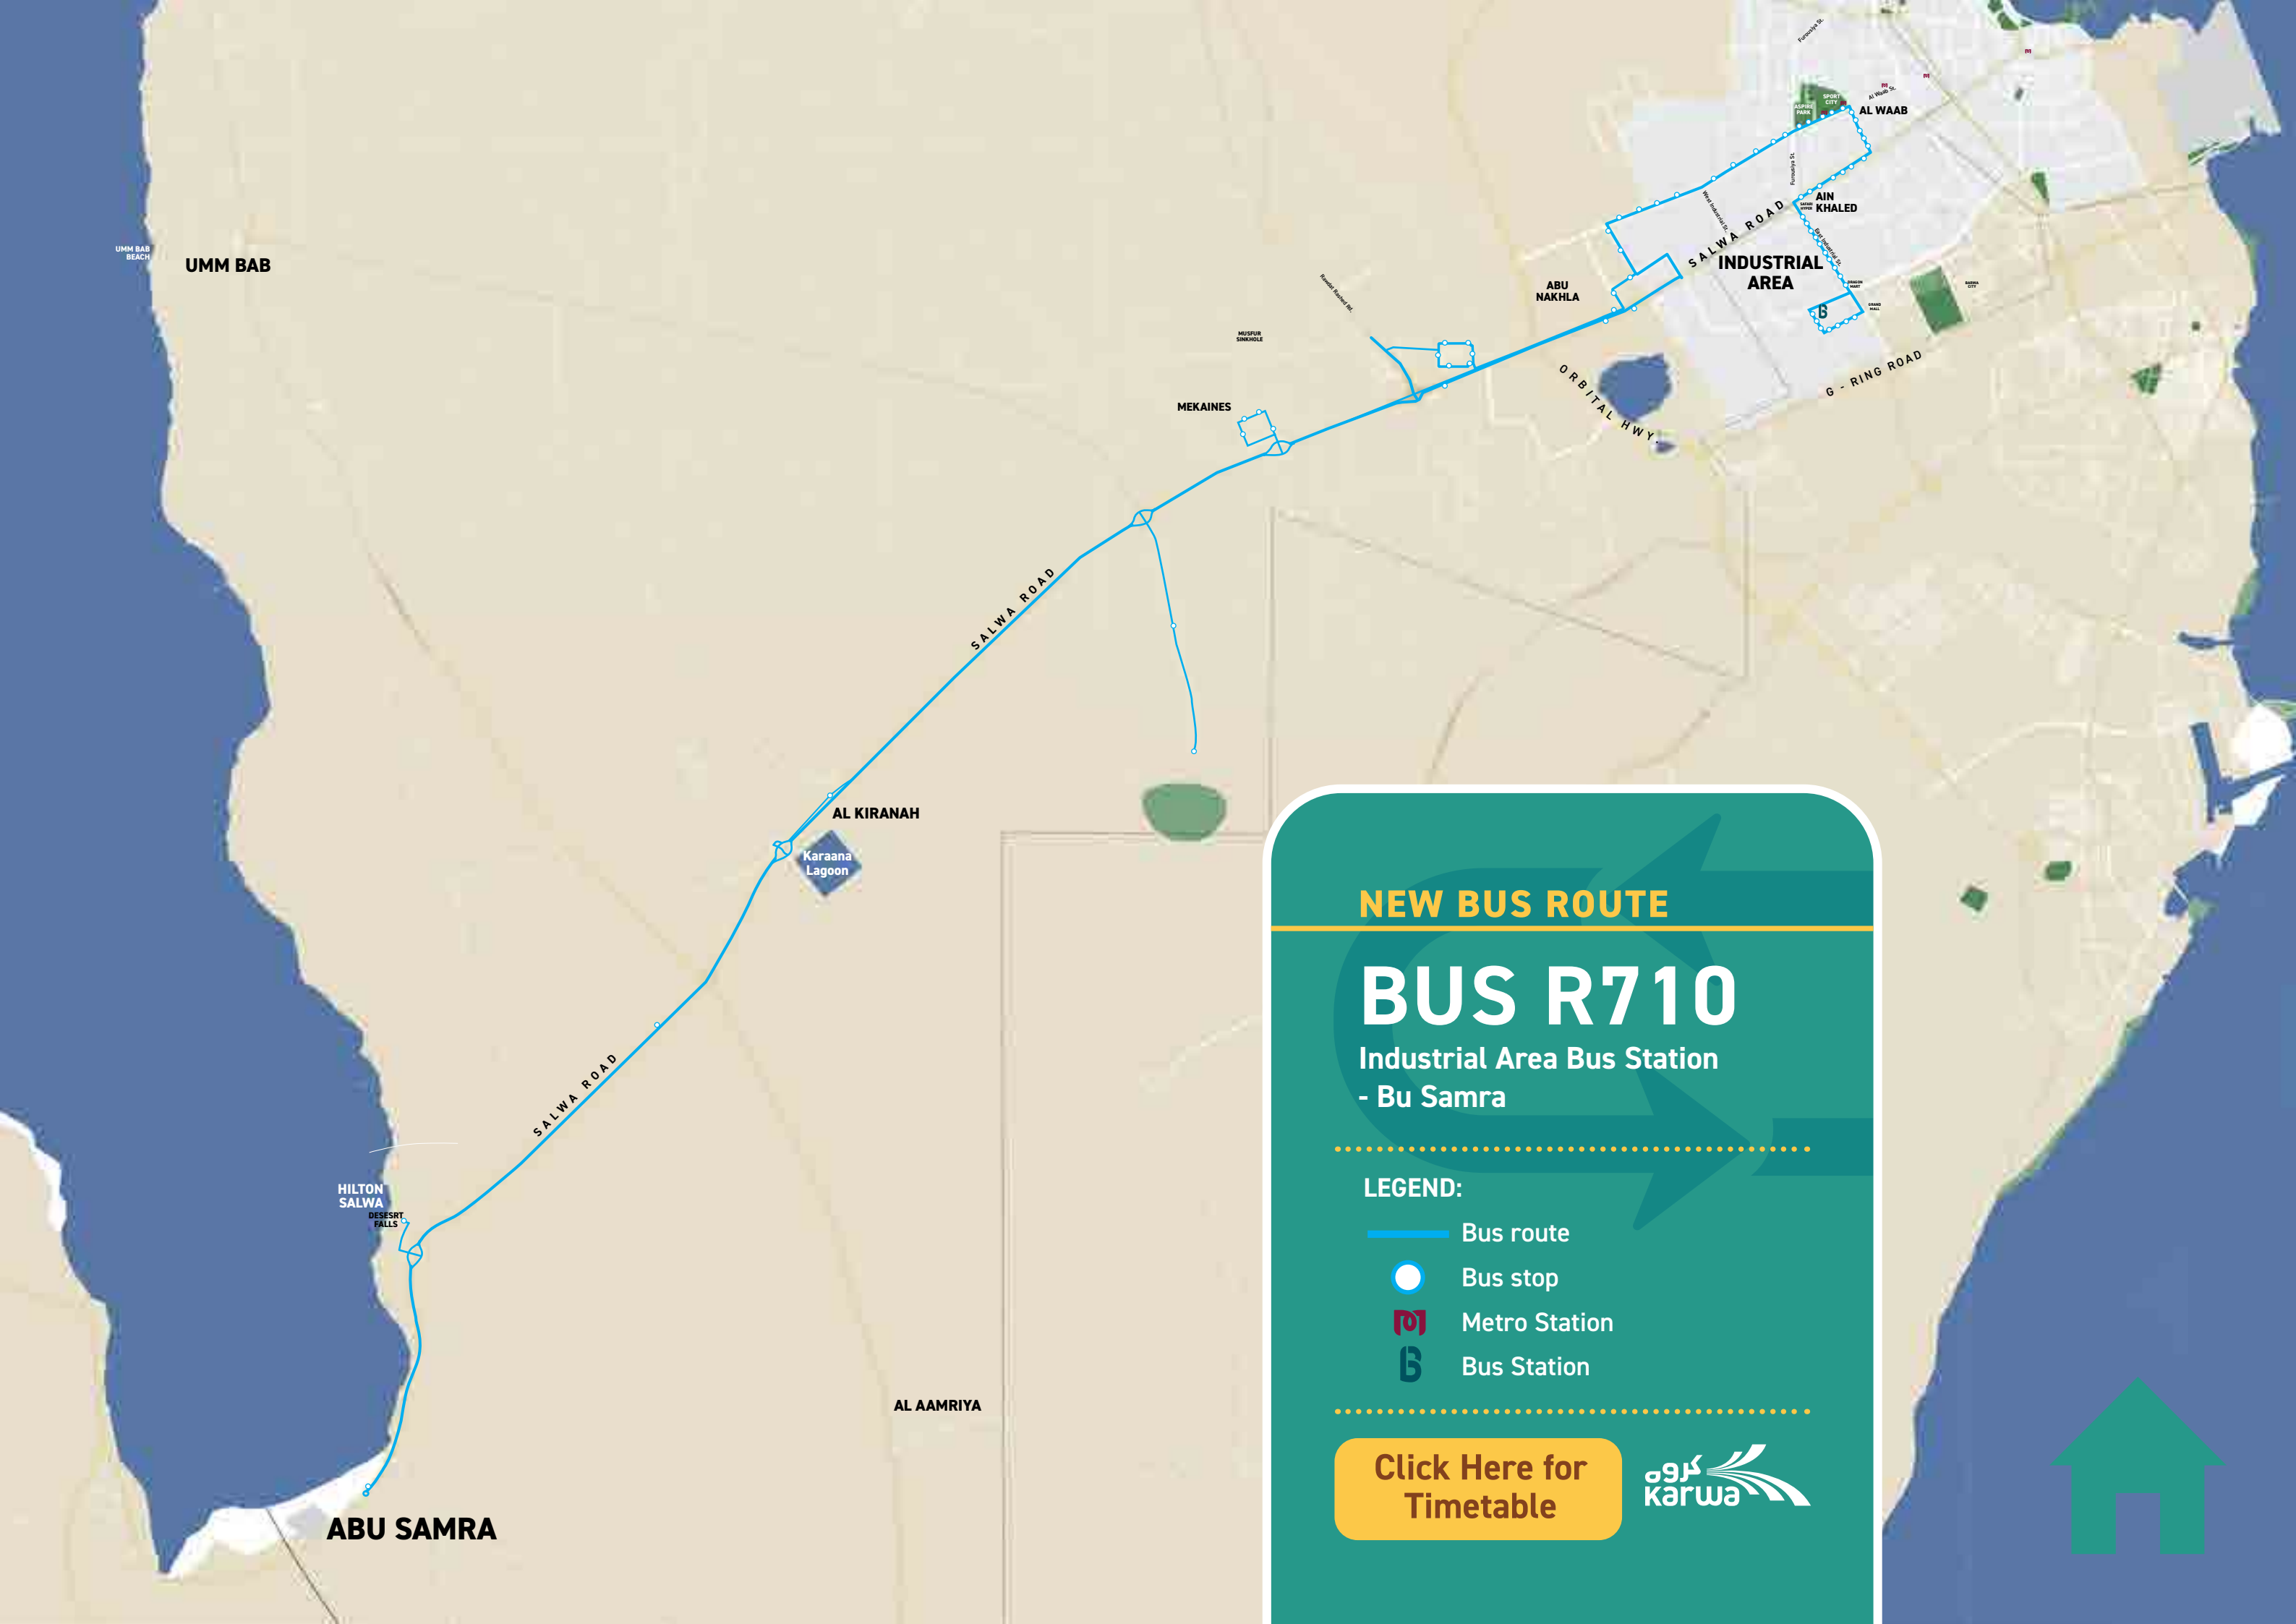

LEGEND:

-  Bus route
-  Bus stop
-  Metro Station
-  Bus Station

[Click Here for Timetable](#)

NEW BUS ROUTE

BUS R706

Lusail Bus Station
- Simaisma

LEGEND:

-  Bus route
-  Bus stop
-  Metro Station
-  Bus Station

[Click Here for
Timetable](#)

NEW BUS ROUTE

BUS R707

Industrial Area Bus Station
- Dukhan

LEGEND:

-  Bus route
-  Bus stop
-  Metro Station
-  Bus Station

[Click Here for
Timetable](#)

NEW BUS ROUTE

BUS R709

Al Riffa Metro Station
- Dukhan

LEGEND:

-  Bus route
-  Bus stop
-  Metro Station

[Click Here for
Timetable](#)

NEW BUS ROUTE

BUS R710

Industrial Area Bus Station
- Bu Samra

LEGEND:

-  Bus route
-  Bus stop
-  Metro Station
-  Bus Station

[Click Here for
Timetable](#)

4458 8888