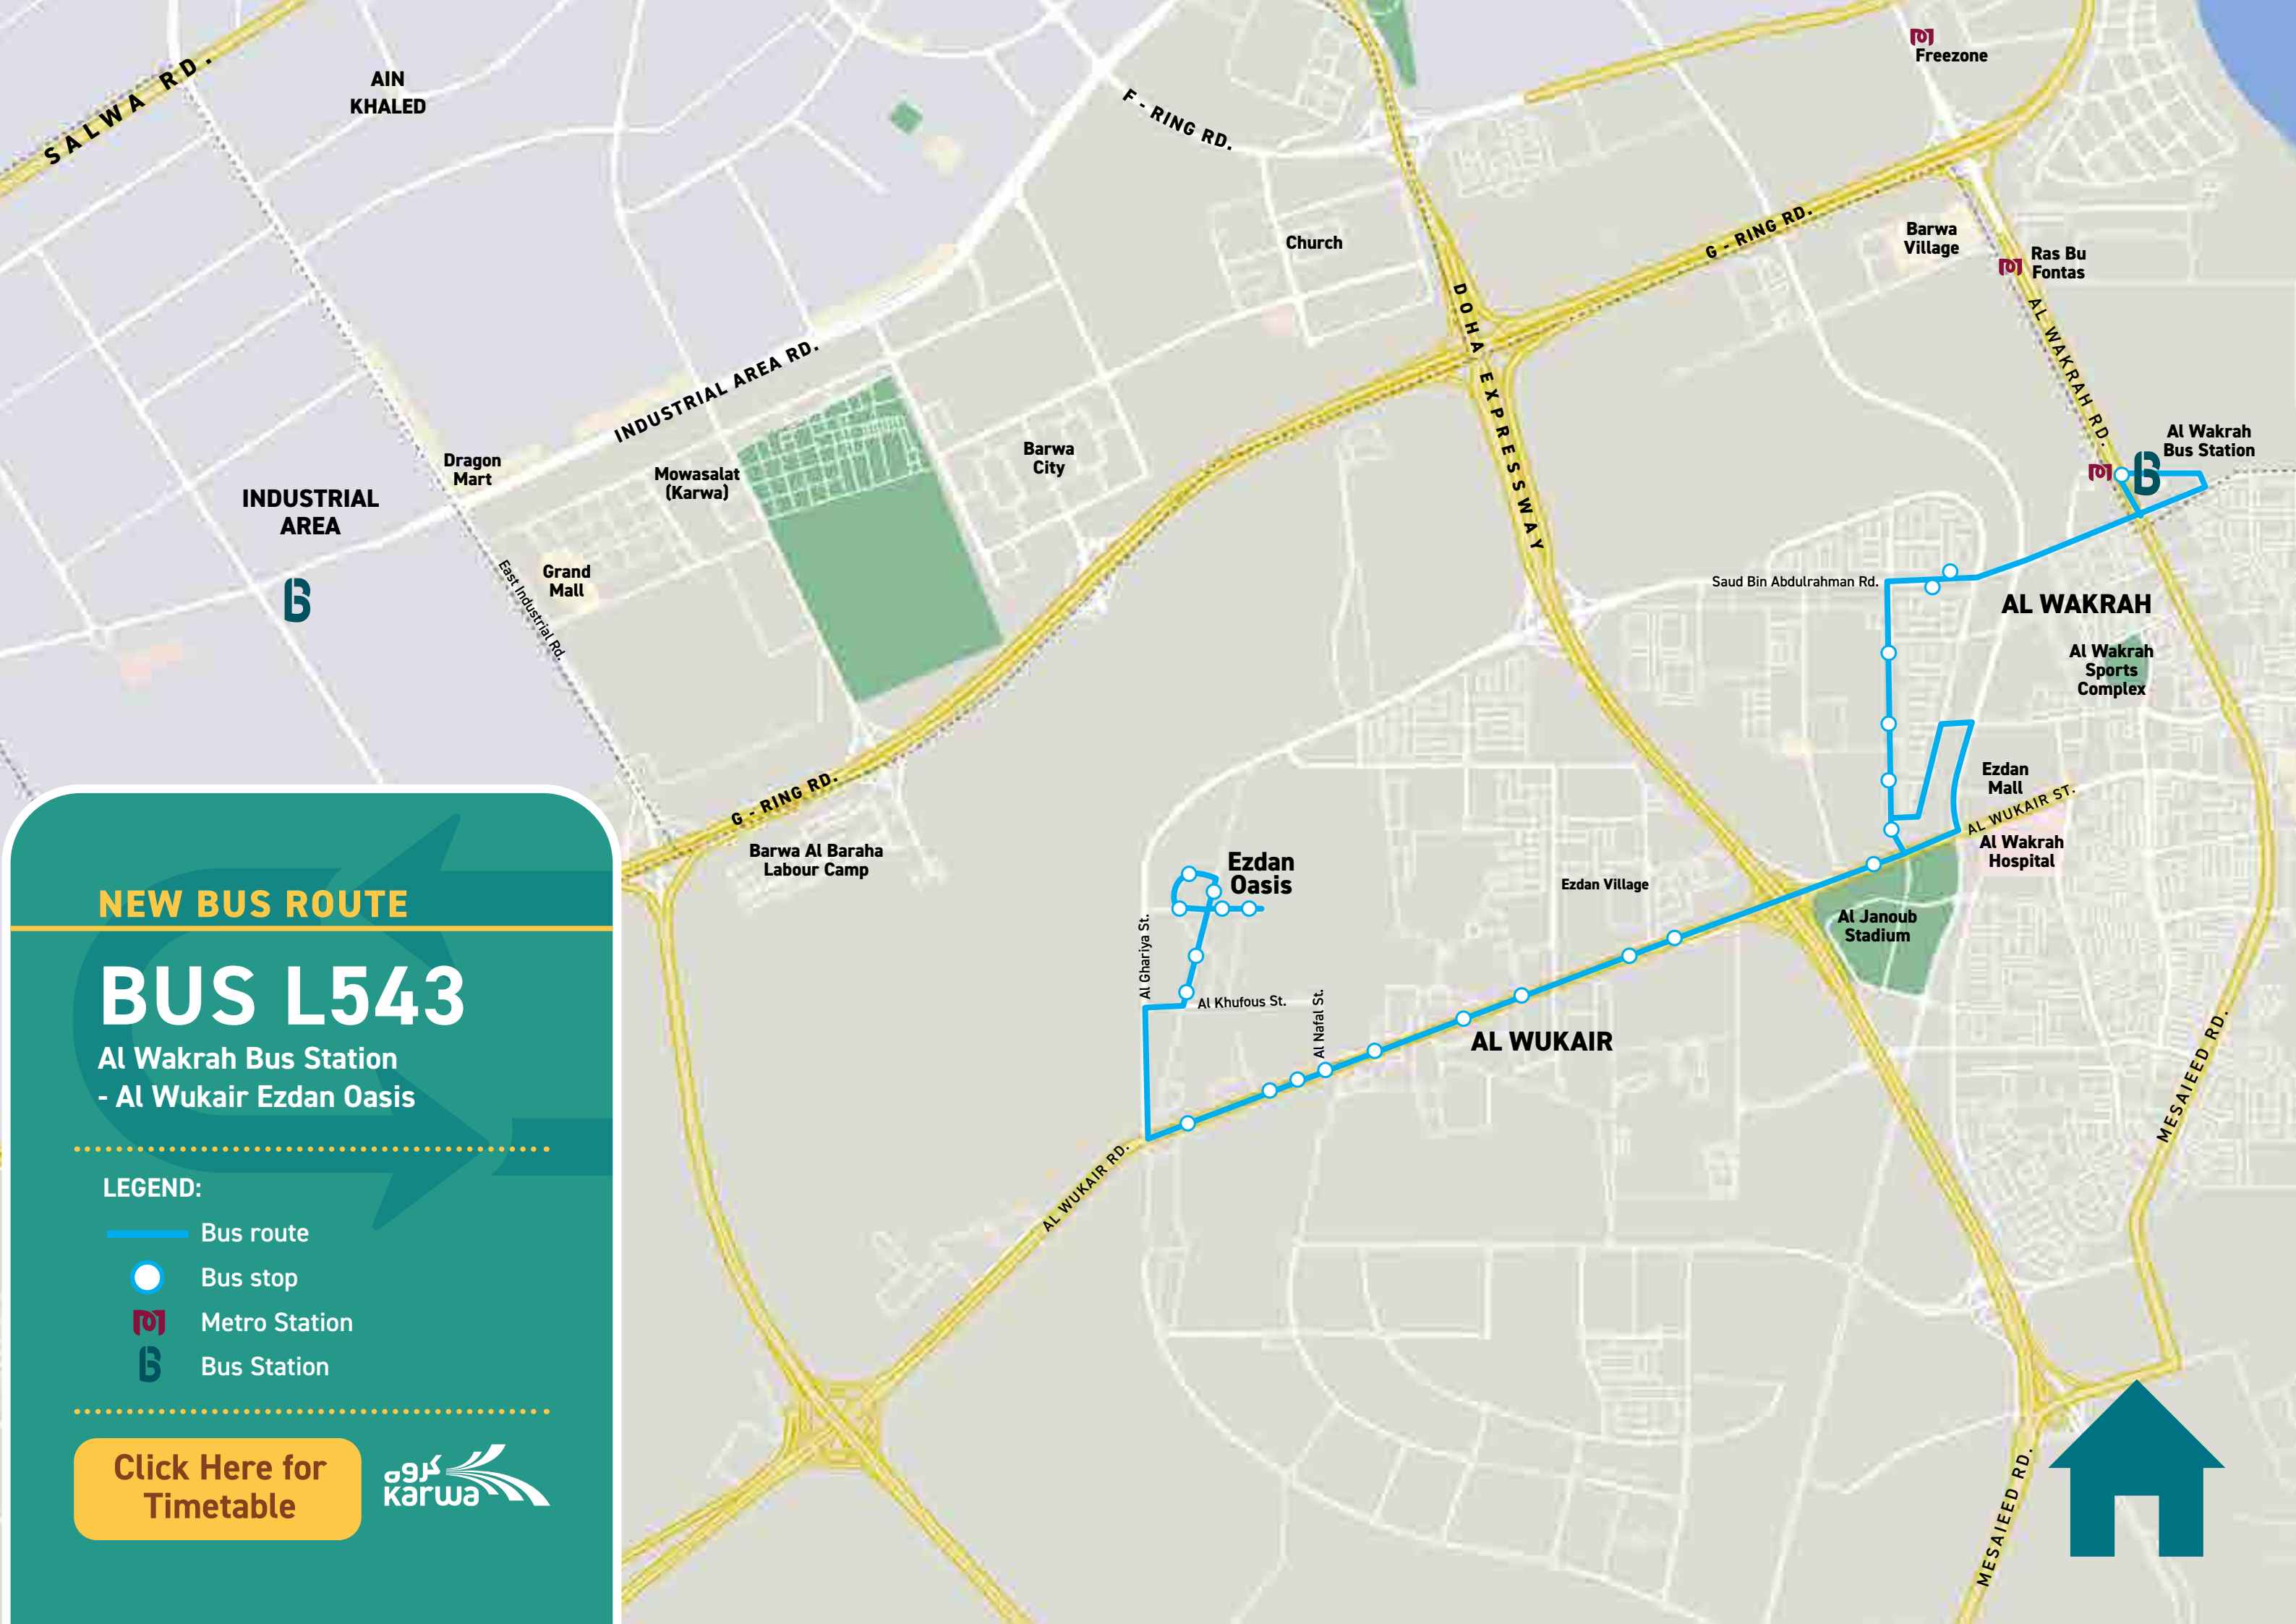

NEW BUS ROUTE

BUS L543

Al Wakrah Bus Station
- Al Wukair Ezdan Oasis

LEGEND:

- Bus route
- Bus stop
- Metro Station
- Bus Station

[Click Here for Timetable](#)