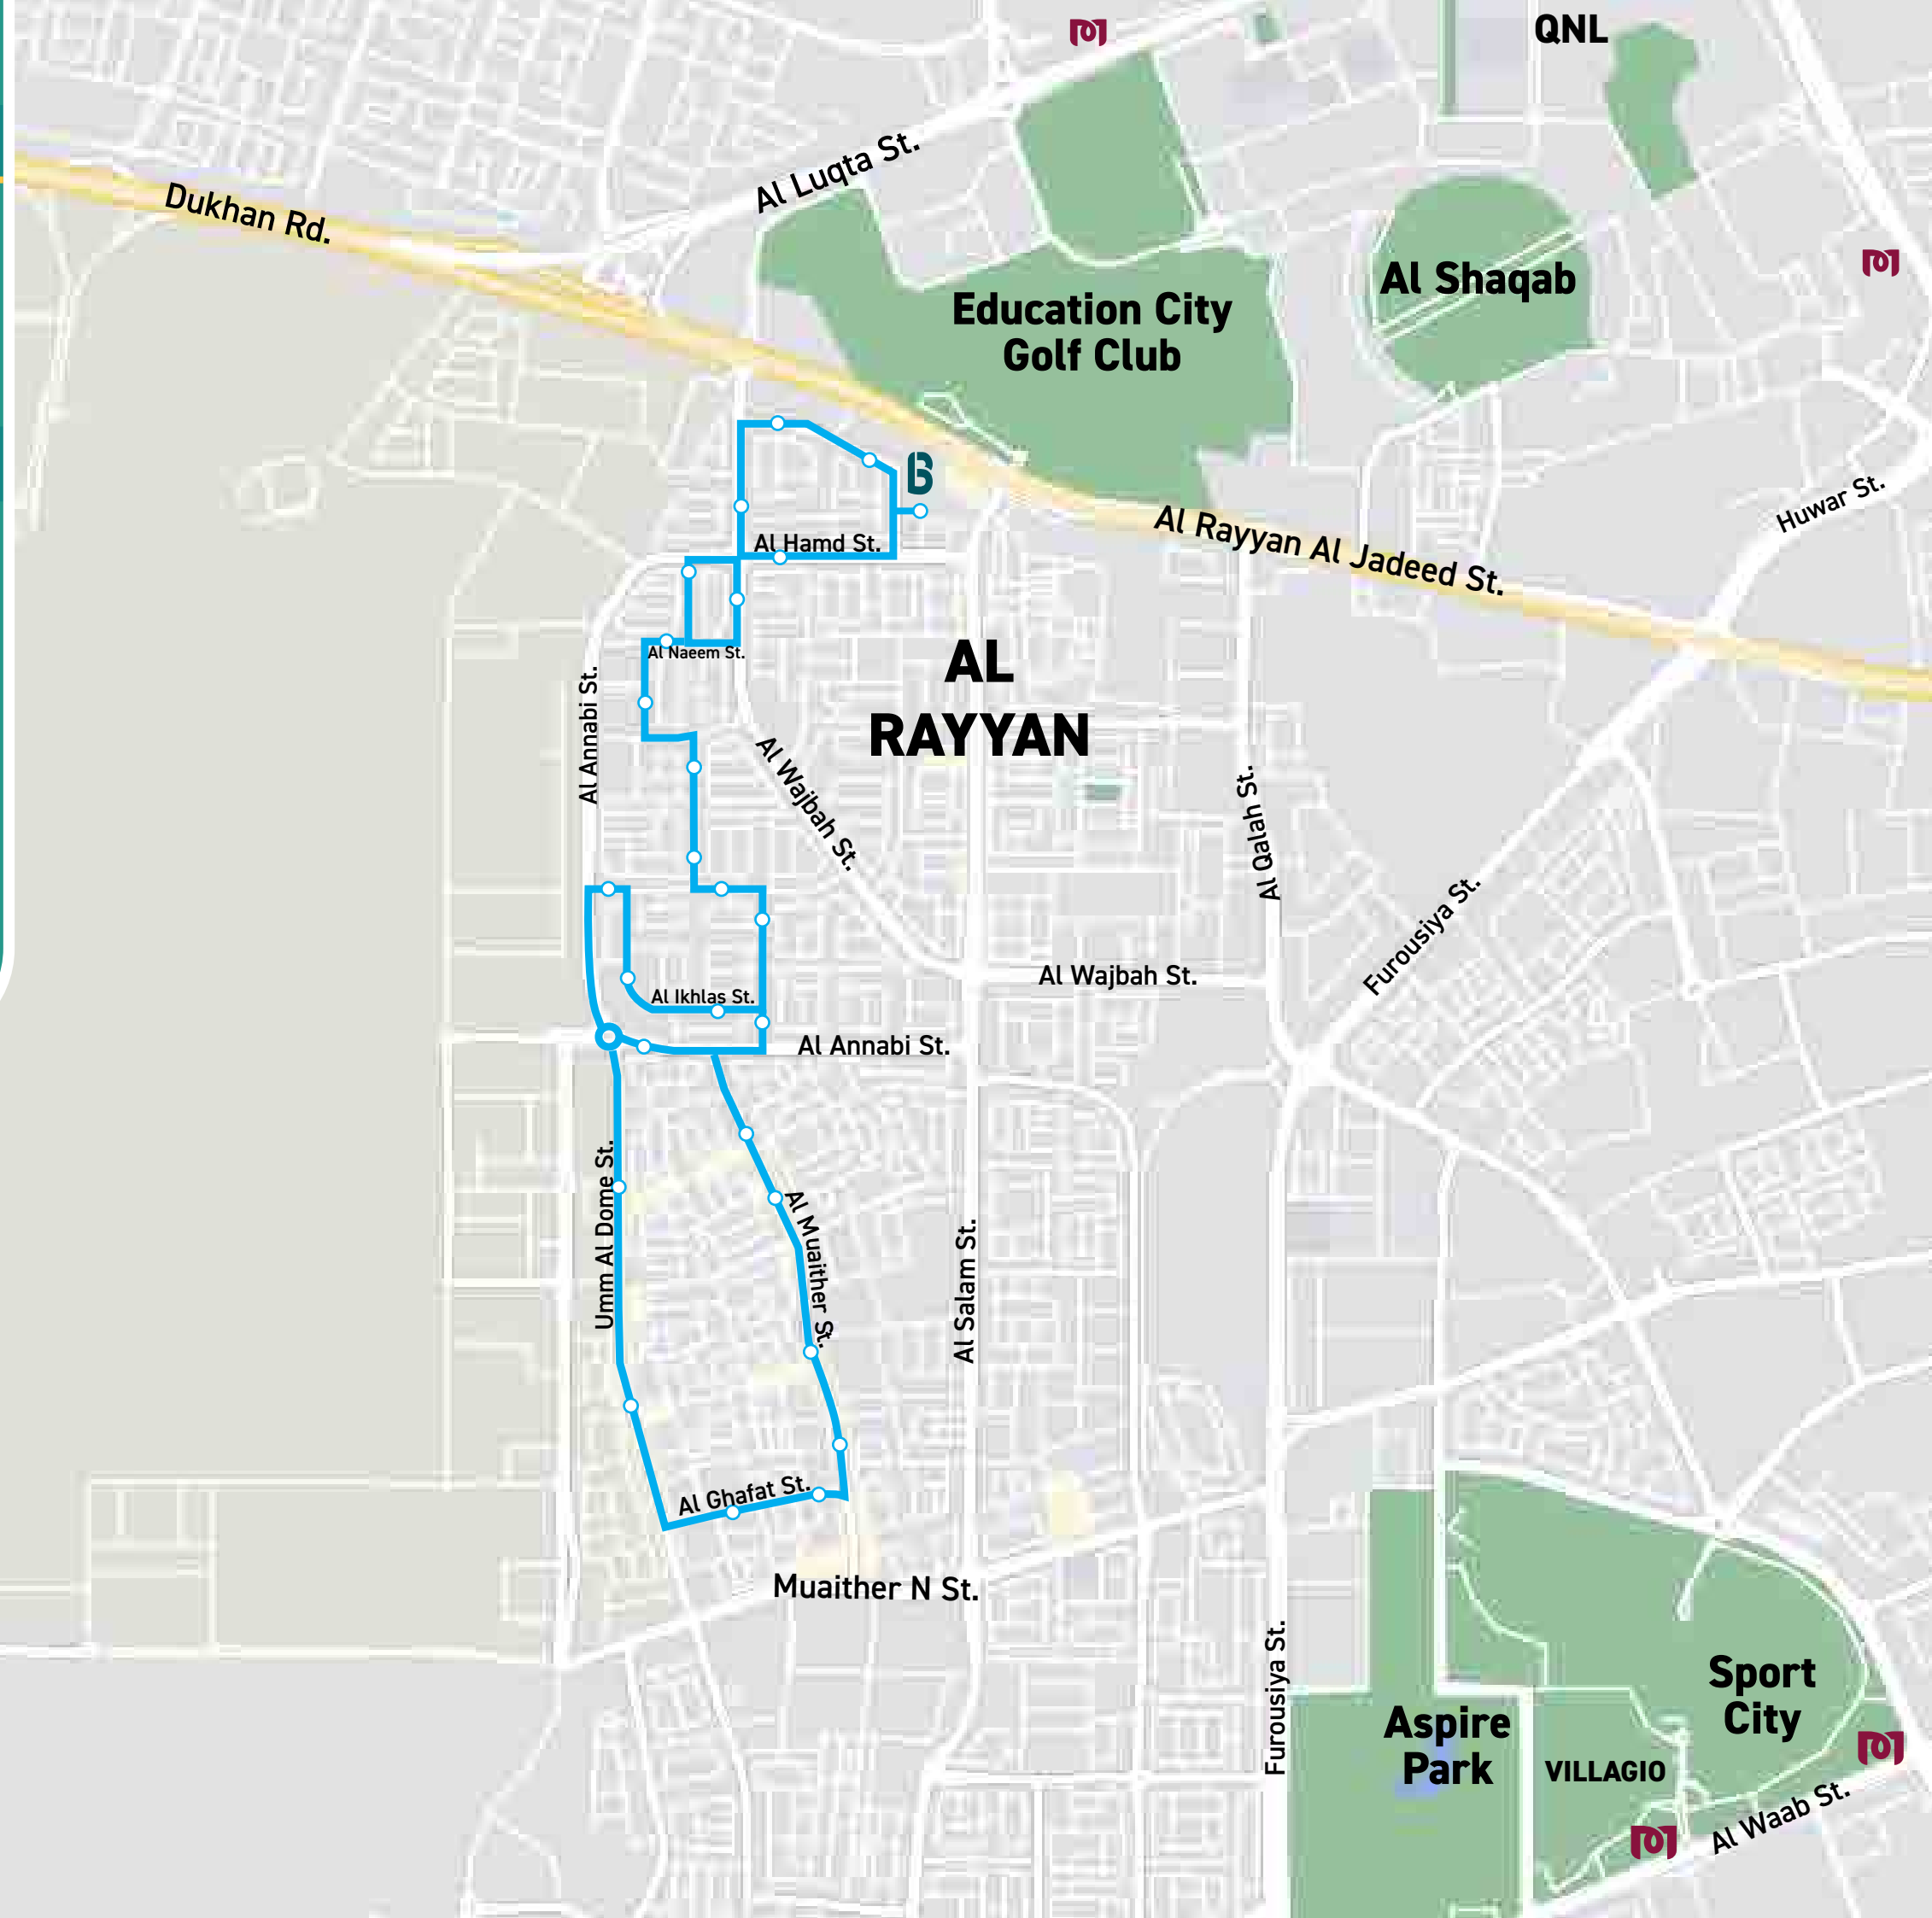

NEW BUS ROUTE

BUS L521

Education City Bus Station
(Al Rayyan Al Jadeed)
- Muaither

LEGEND:

- Bus route
- Bus stop
- Metro Station
- Bus Station

[Click Here for
Timetable](#)