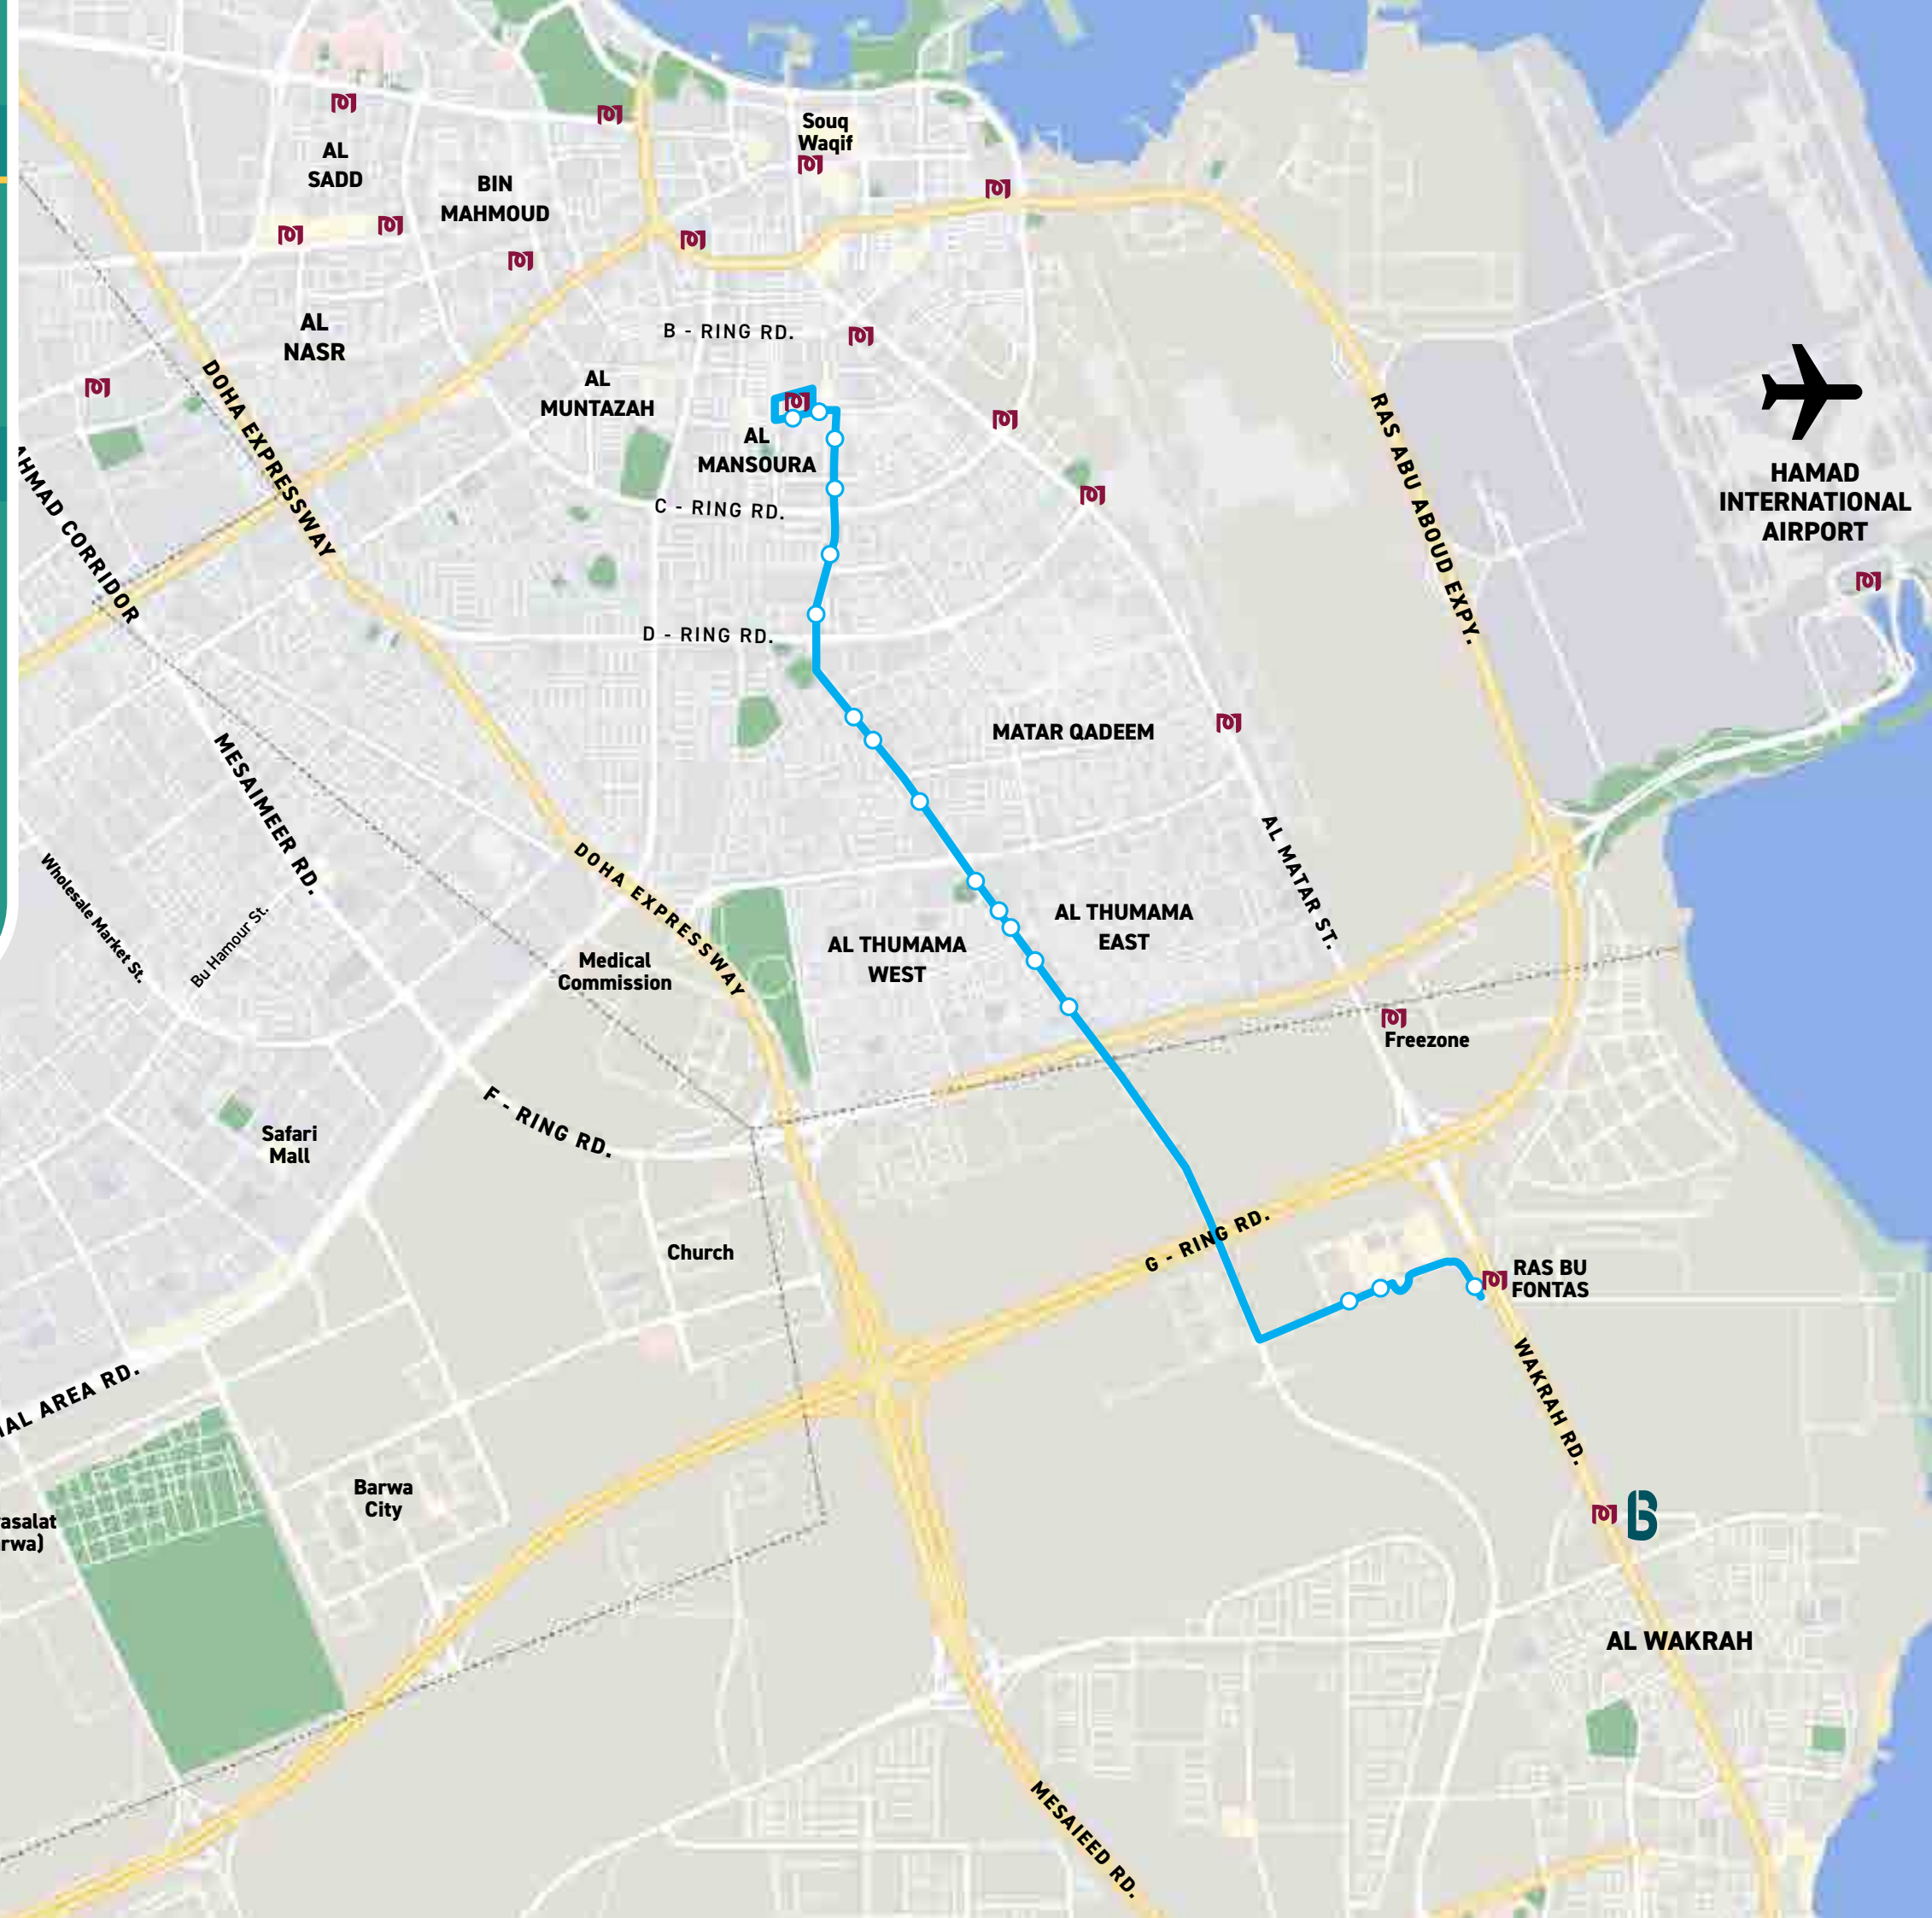

NEW BUS ROUTE

BUS L529

Ras Abu Fontas Metro Station
- Al Mansoura Metro Station

LEGEND:

- Bus route
- Bus stop
- Metro Station
- New Bus Station

[Click Here for
Timetable](#)