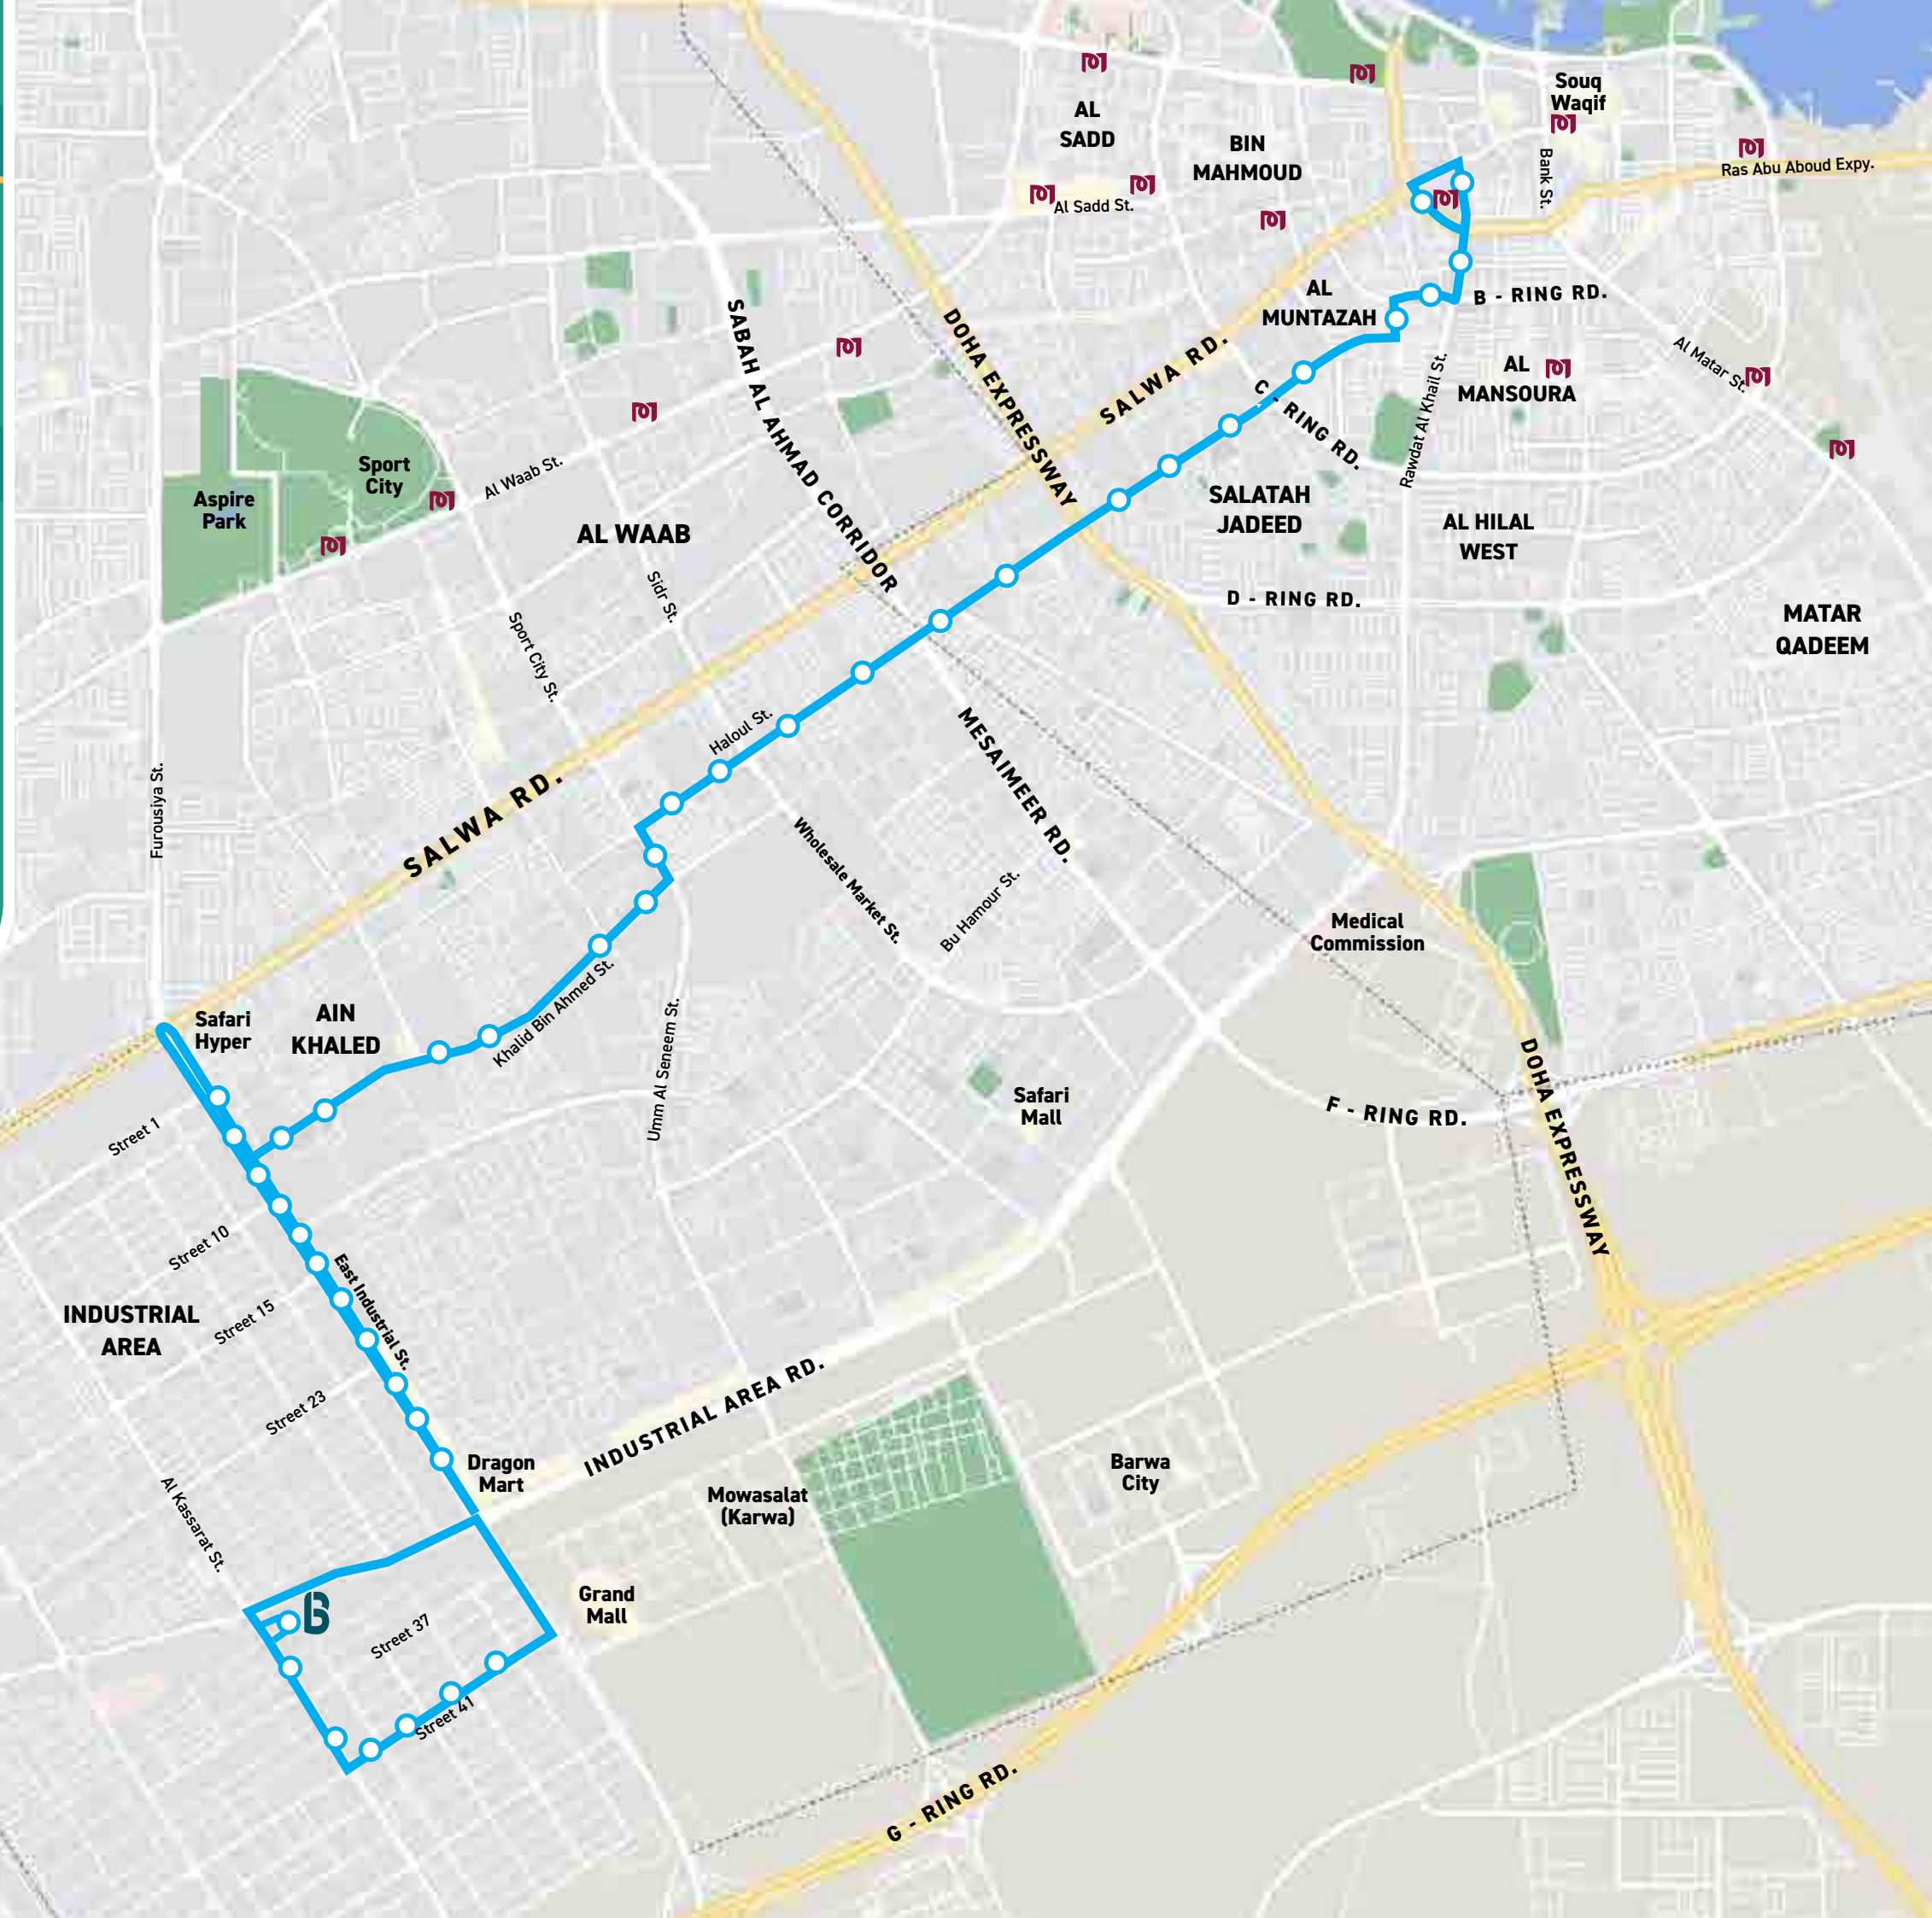

LEGEND:

-  Bus route
-  Bus stop
-  Metro Station
-  New Bus Station

[Click Here for
Timetable](#)

NEW BUS ROUTE

BUS T602

Industrial Area Bus Station
- Msheireb (via Haloul St.)

LEGEND:

-  Bus route
-  Bus stop
-  Metro Station
-  New Bus Station

[Click Here for
Timetable](#)

NEW BUS ROUTE

BUS T604

Industrial Area Bus Station - Msheireb (via Salwa Road)

LEGEND:

-  Bus route
-  Bus stop
-  Metro Station
-  New Bus Station

[Click Here for Timetable](#)