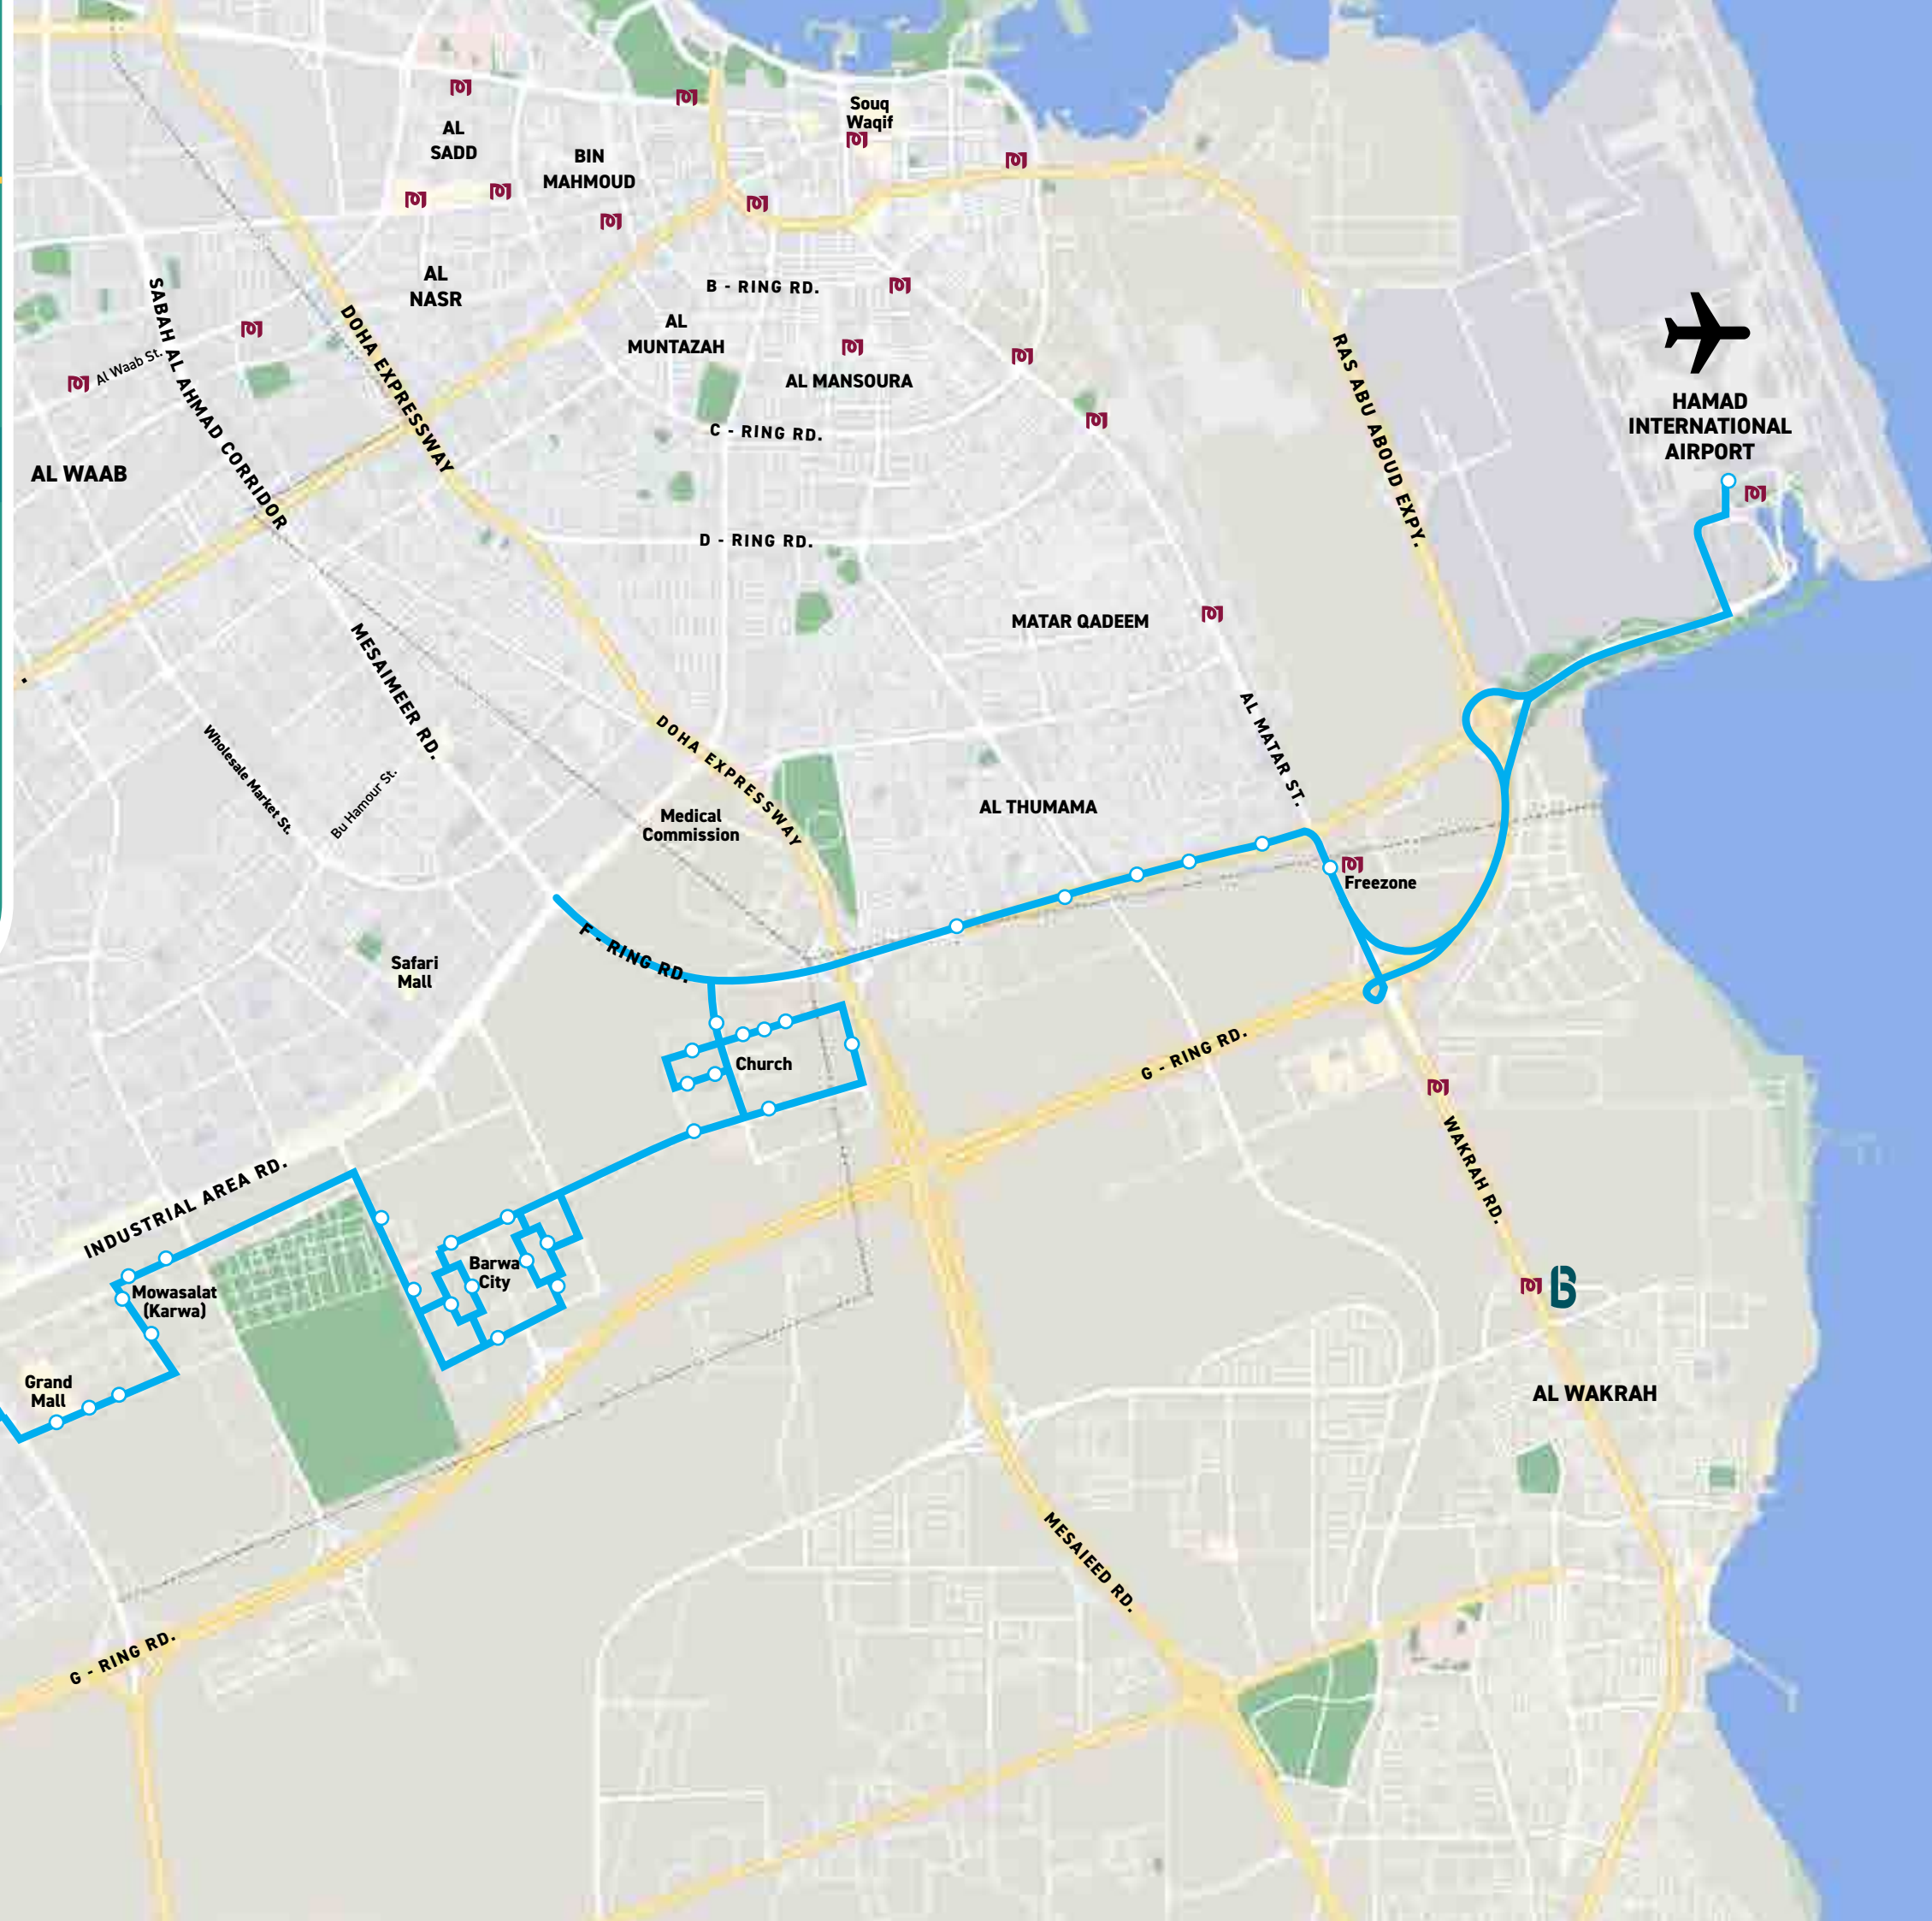

NEW BUS ROUTE

BUS T612

Industrial Area Bus Station
- Hamad International Airport

LEGEND:

- Bus route
- Bus stop
- Metro Station
- New Bus Station

[Click Here for
Timetable](#)