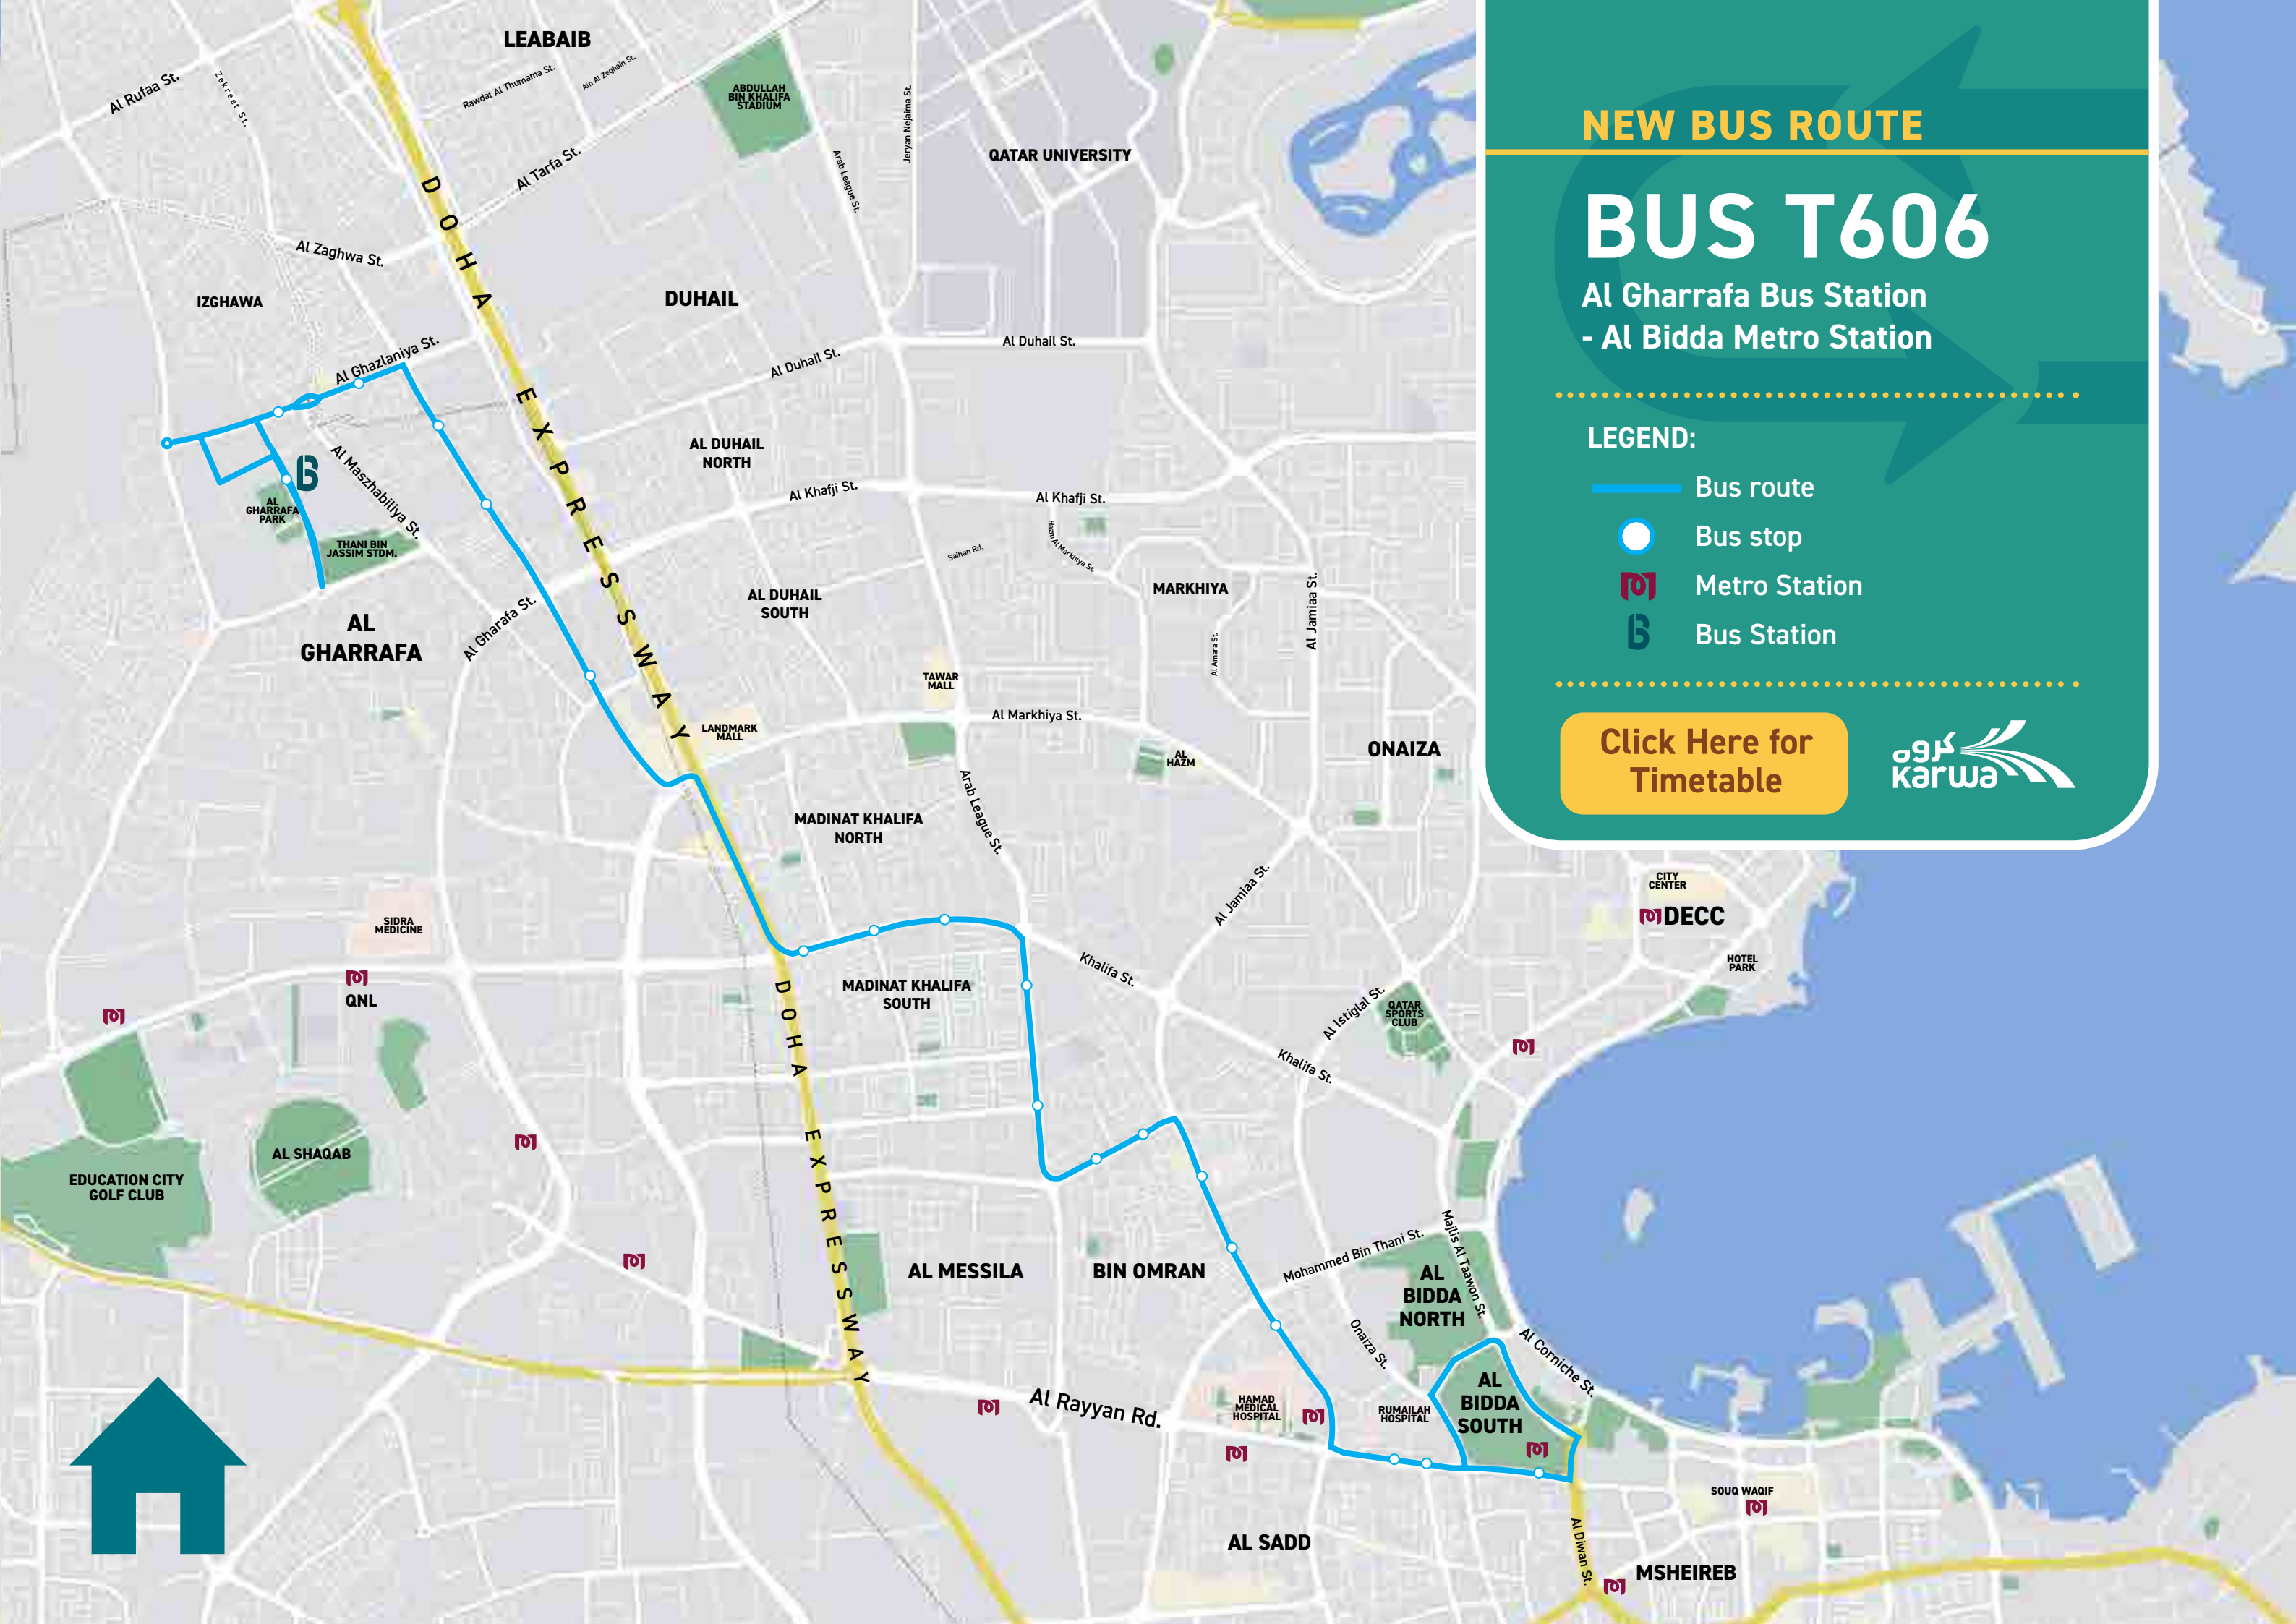

LEGEND:

-  Bus route
-  Bus stop
-  Metro Station
-  New Bus Station

[Click Here for
Timetable](#)

NEW BUS ROUTE

BUS T602

Industrial Area Bus Station
- Msheireb (via Haloul St.)

LEGEND:

-  Bus route
-  Bus stop
-  Metro Station
-  New Bus Station

[Click Here for
Timetable](#)

NEW BUS ROUTE

BUS T604

Industrial Area Bus Station - Msheireb (via Salwa Road)

LEGEND:

-  Bus route
-  Bus stop
-  Metro Station
-  New Bus Station

[Click Here for Timetable](#)

NEW BUS ROUTE

BUS T606

Al Gharrafa Bus Station
- Al Bidda Metro Station

LEGEND:

-  Bus route
-  Bus stop
-  Metro Station
-  Bus Station

[Click Here for Timetable](#)

NEW BUS ROUTE

BUS T610