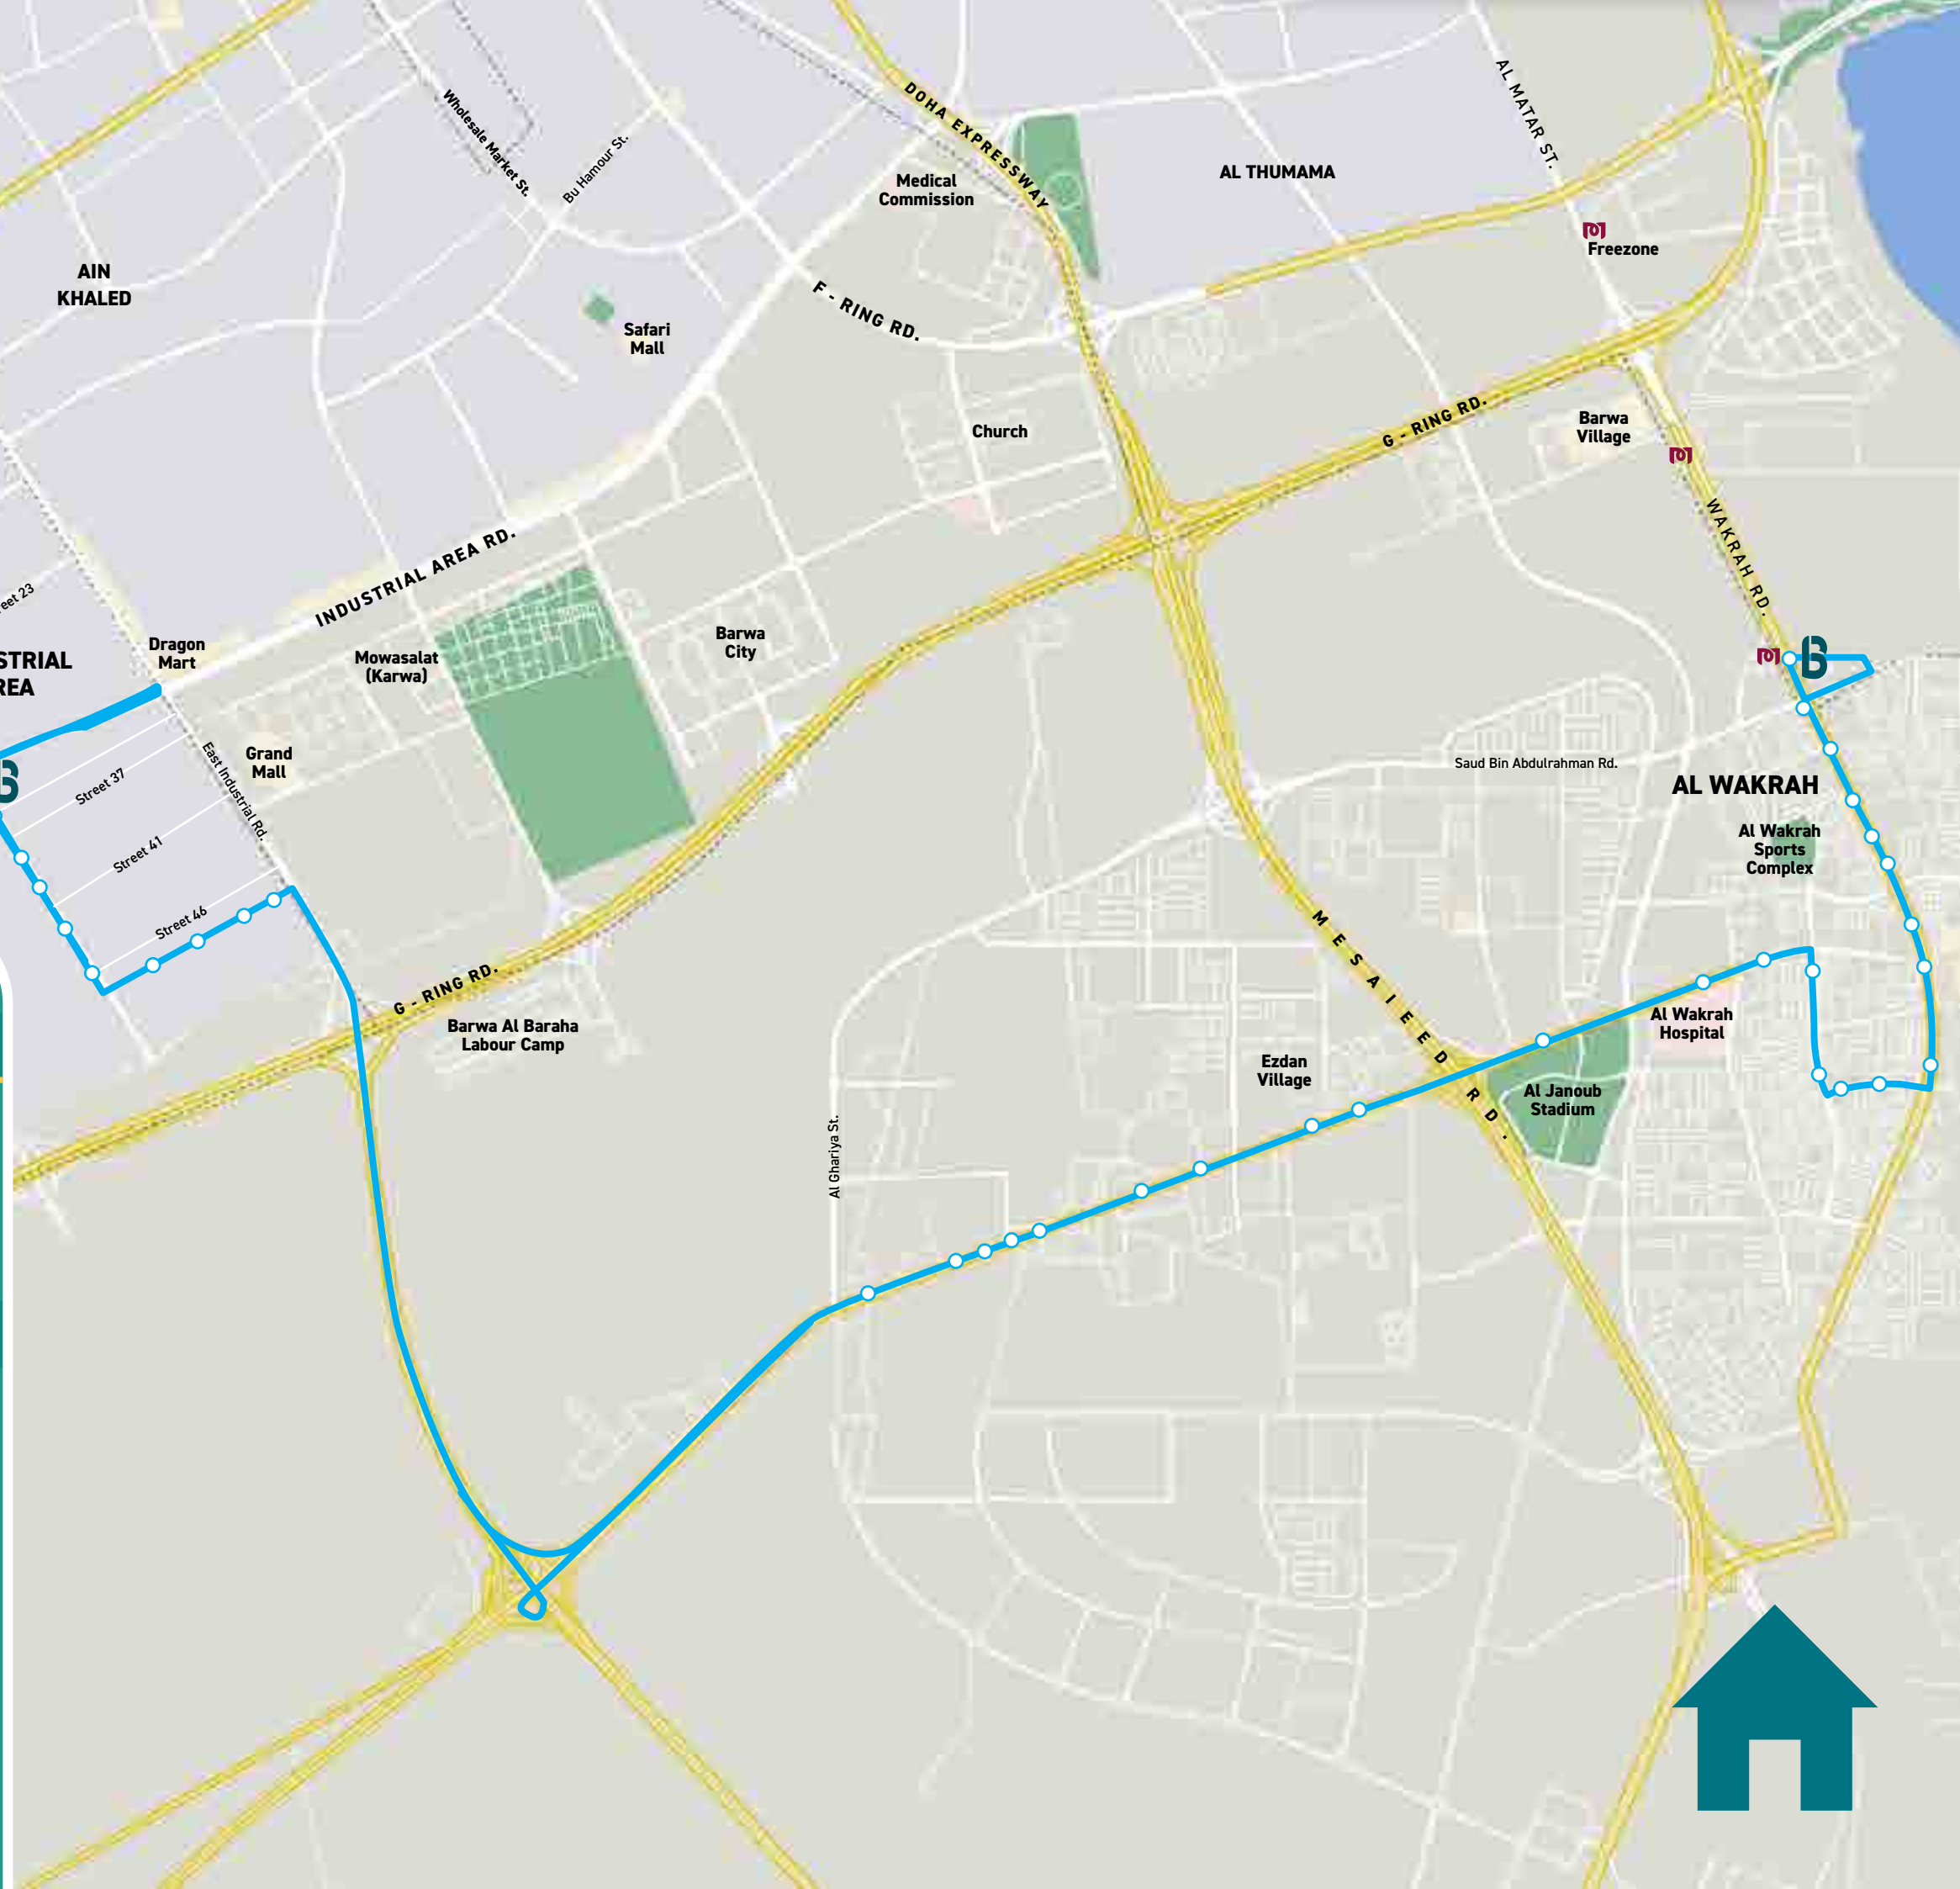

[Click Here for
Timetable](#)

IMPORTANT NOTE:
This route directly services the
Religious Complex, coming from Msheireb.

NEW BUS ROUTE

BUS T607

Al Gharrafa Bus Station
- Al Matar Al Qadeem Metro Station

LEGEND:

-  Bus route
-  Bus stop
-  Metro Station
-  Bus Station

[Click Here for Timetable](#)

NEW BUS ROUTE

BUS T611

Industrial Area Bus Station
- Al Wakrah Bus Station (outside)

LEGEND:

-  Bus route
-  Bus stop
-  Metro Station
-  Bus Station

[Click Here for
Timetable](#)

NEW BUS ROUTE

BUS L504

Al Gharrafa Bus Station
- Umm Salal

LEGEND:

-  Bus route
-  Bus stop
-  Metro Station
-  Bus Station

[Click Here for
Timetable](#)

NEW BUS ROUTE