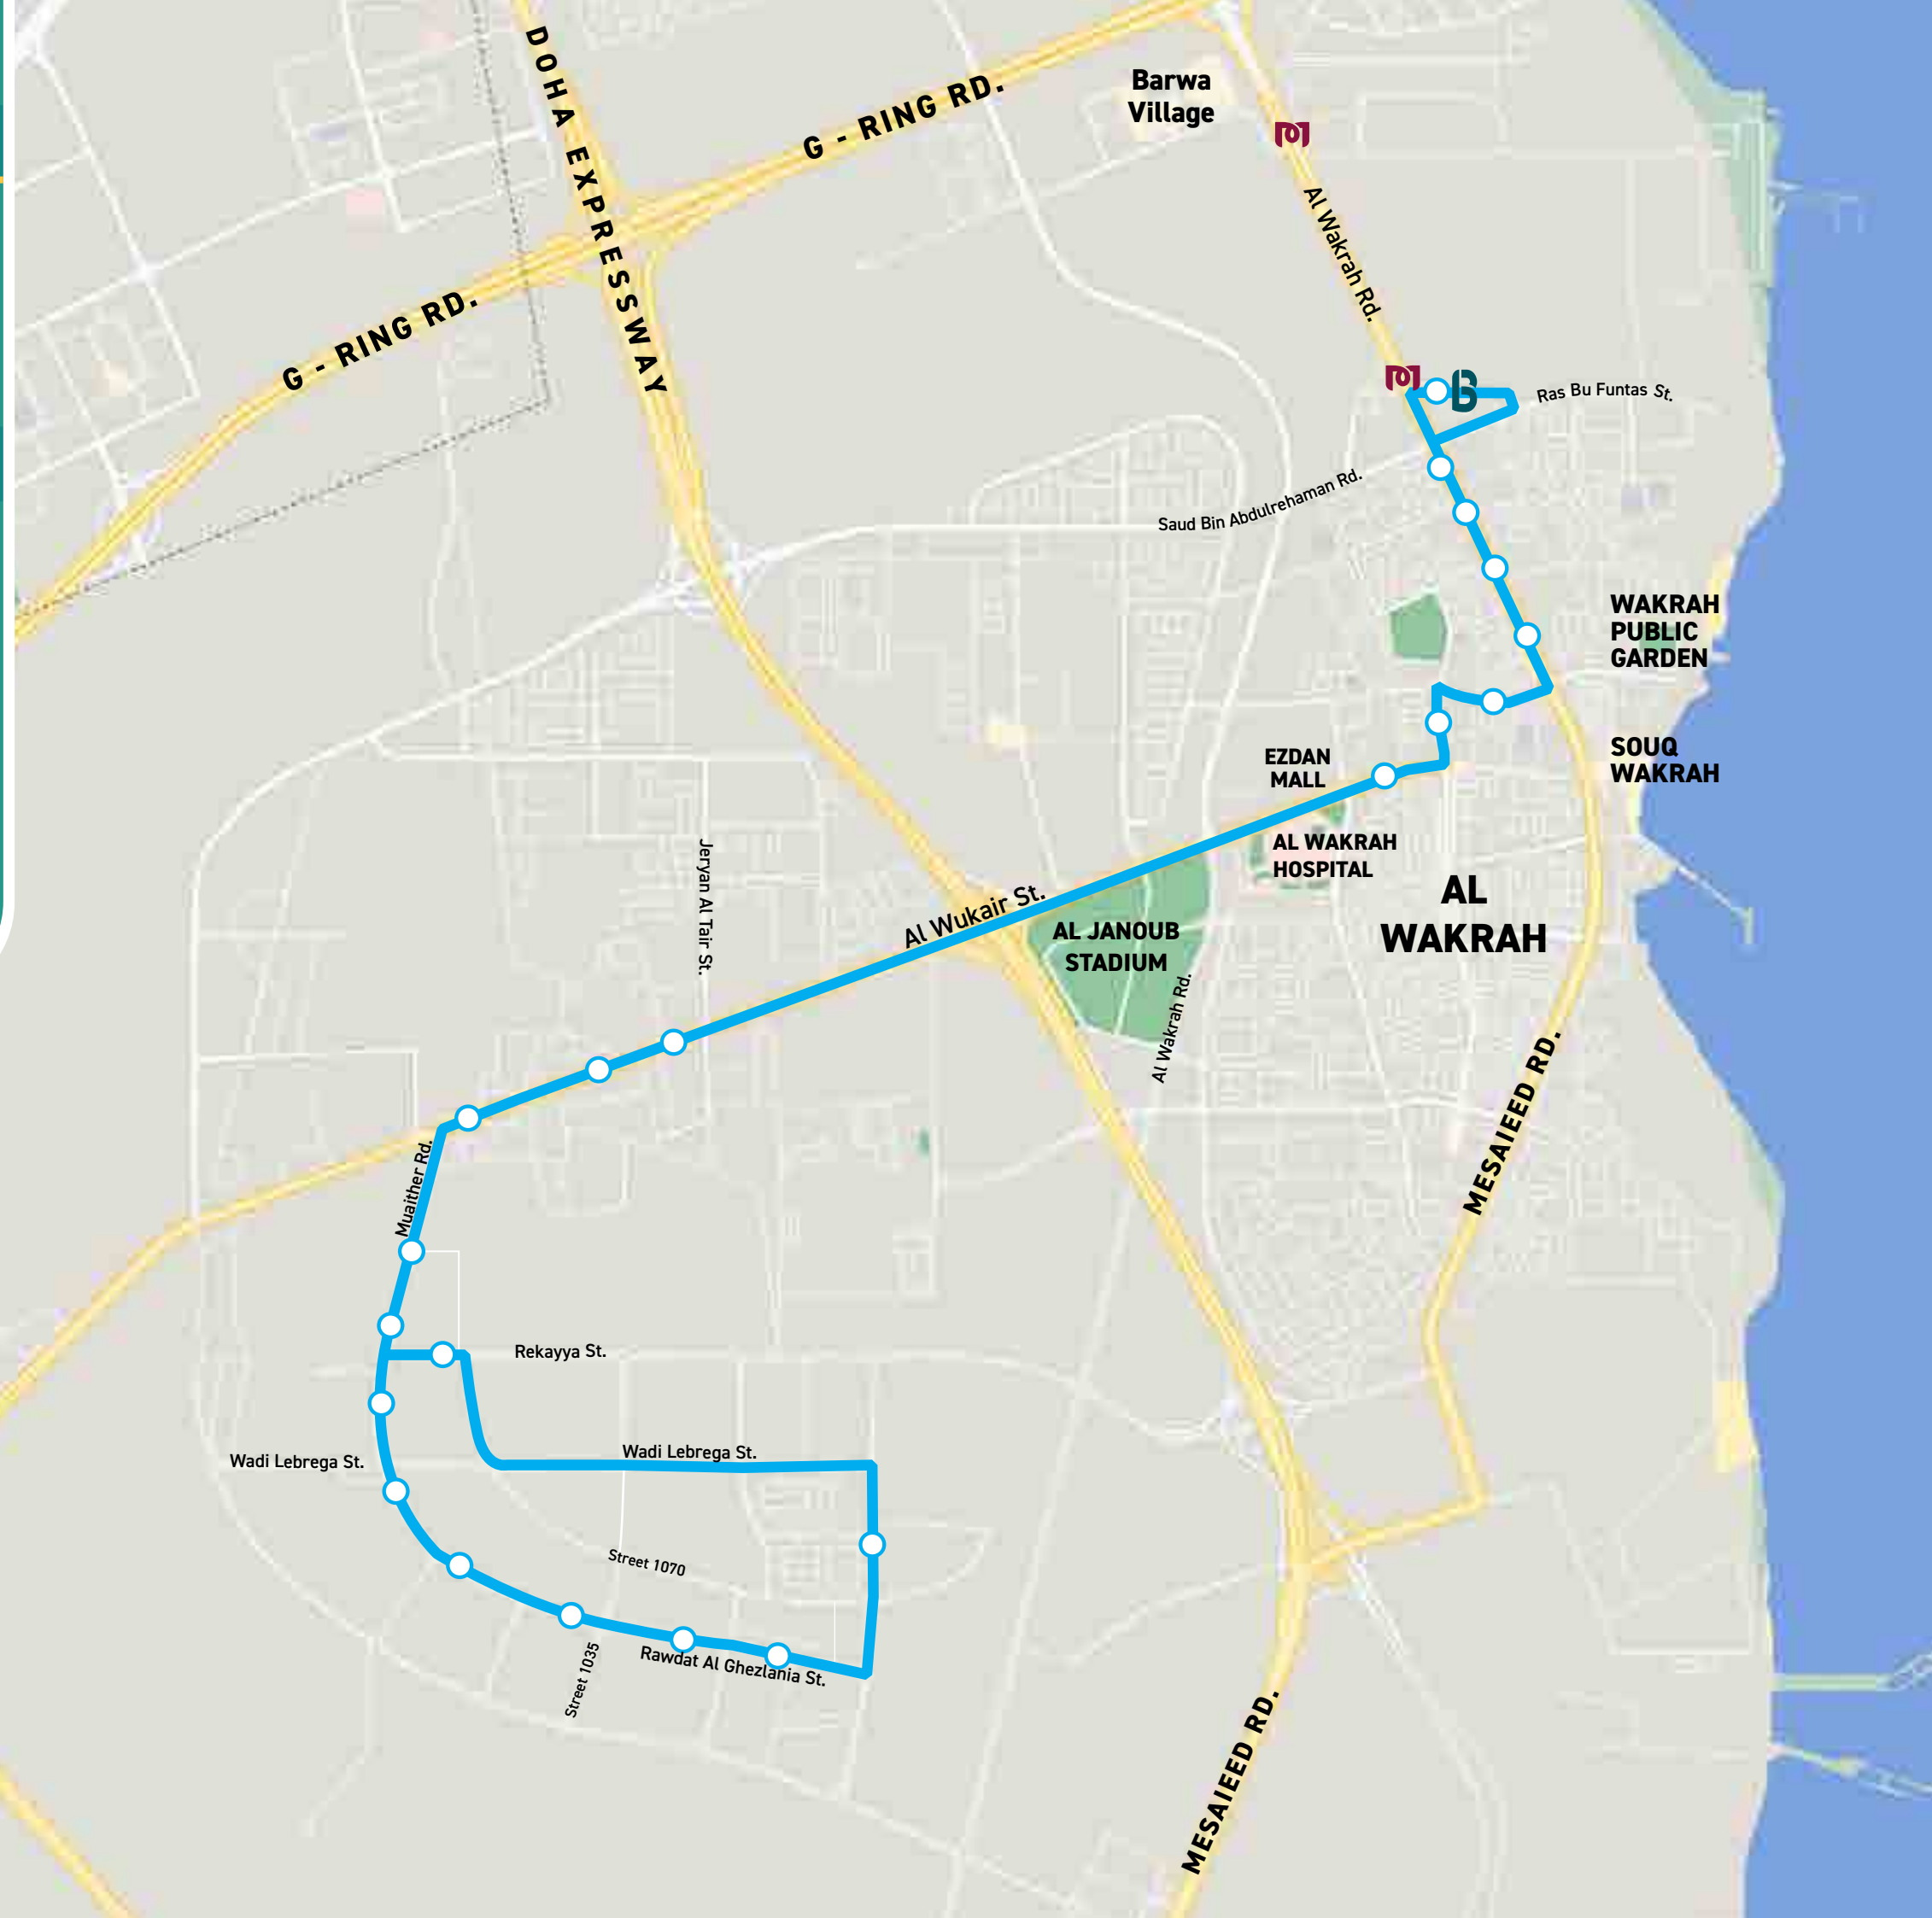

[Click Here for
Timetable](#)

* IMPORTANT NOTE:

There will be temporary diversions on this route
due to ongoing road works.

NEW BUS ROUTE

BUS L526

Al Shaqab Metro Station
- Sport City Metro Station

LEGEND:

-  Bus route
-  Bus stop
-  Metro Station

[Click Here for
Timetable](#)

NEW BUS ROUTE

BUS L538

Al Sudan Bus Station
- Corniche

LEGEND:

-  Bus route
-  Bus stop
-  Metro Station
-  New Bus Station

[Click Here for Timetable](#)

NEW BUS ROUTE

BUS L542

Al Wakrah Bus Station
- Muaither Al Wukair

LEGEND:

-  Bus route
-  Bus stop
-  Metro Station
-  Bus Station

[Click Here for
Timetable](#)

NEW BUS ROUTE

BUS T601

Industrial Area Bus Station
- Msheireb (via Rawdat Al Khail St.)

LEGEND:

-  Bus route
-  Bus stop
-  Metro Station
-  New Bus Station

[Click Here for
Timetable](#)

NEW BUS ROUTE

BUS T602

Industrial Area Bus Station
- Msheireb (via Haloul St.)

LEGEND:

-  Bus route
-  Bus stop
-  Metro Station
-  New Bus Station