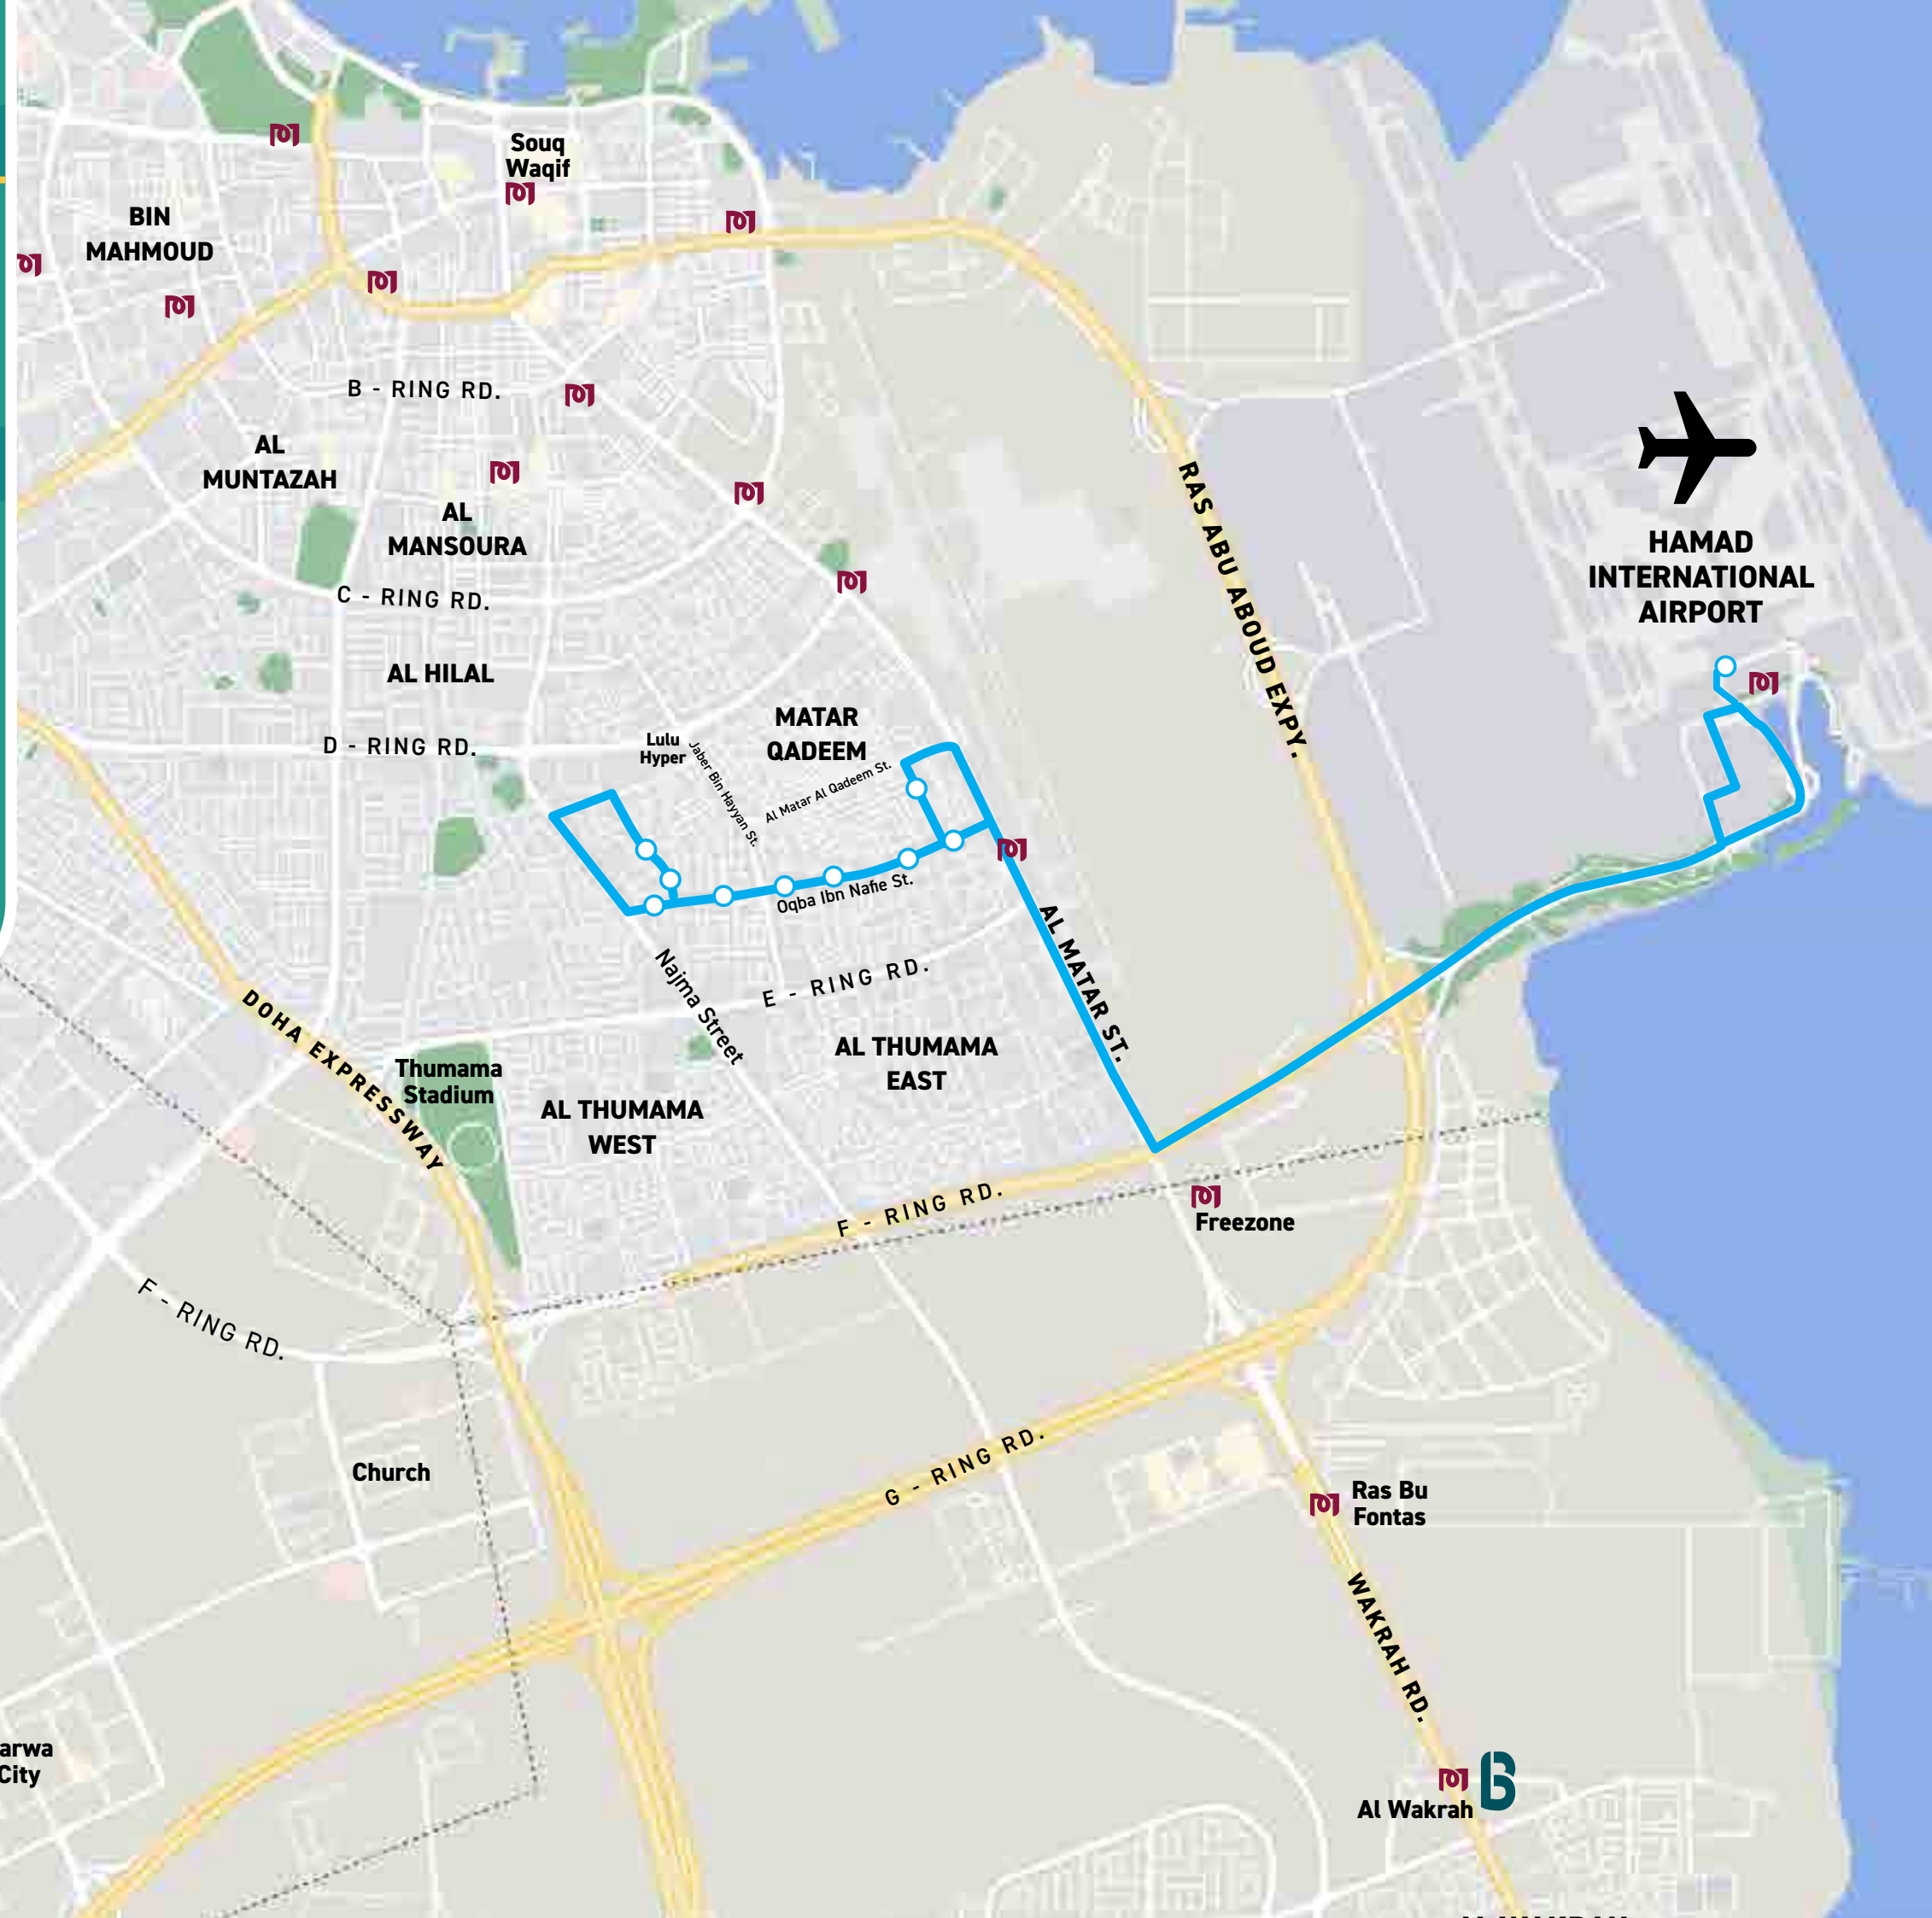

NEW BUS ROUTE

BUS L533

Hamad International Airport
- Al Matar Al Qadeem

LEGEND:

- Bus route
- Bus stop
- Metro Station
- New Bus Station

[Click Here for
Timetable](#)