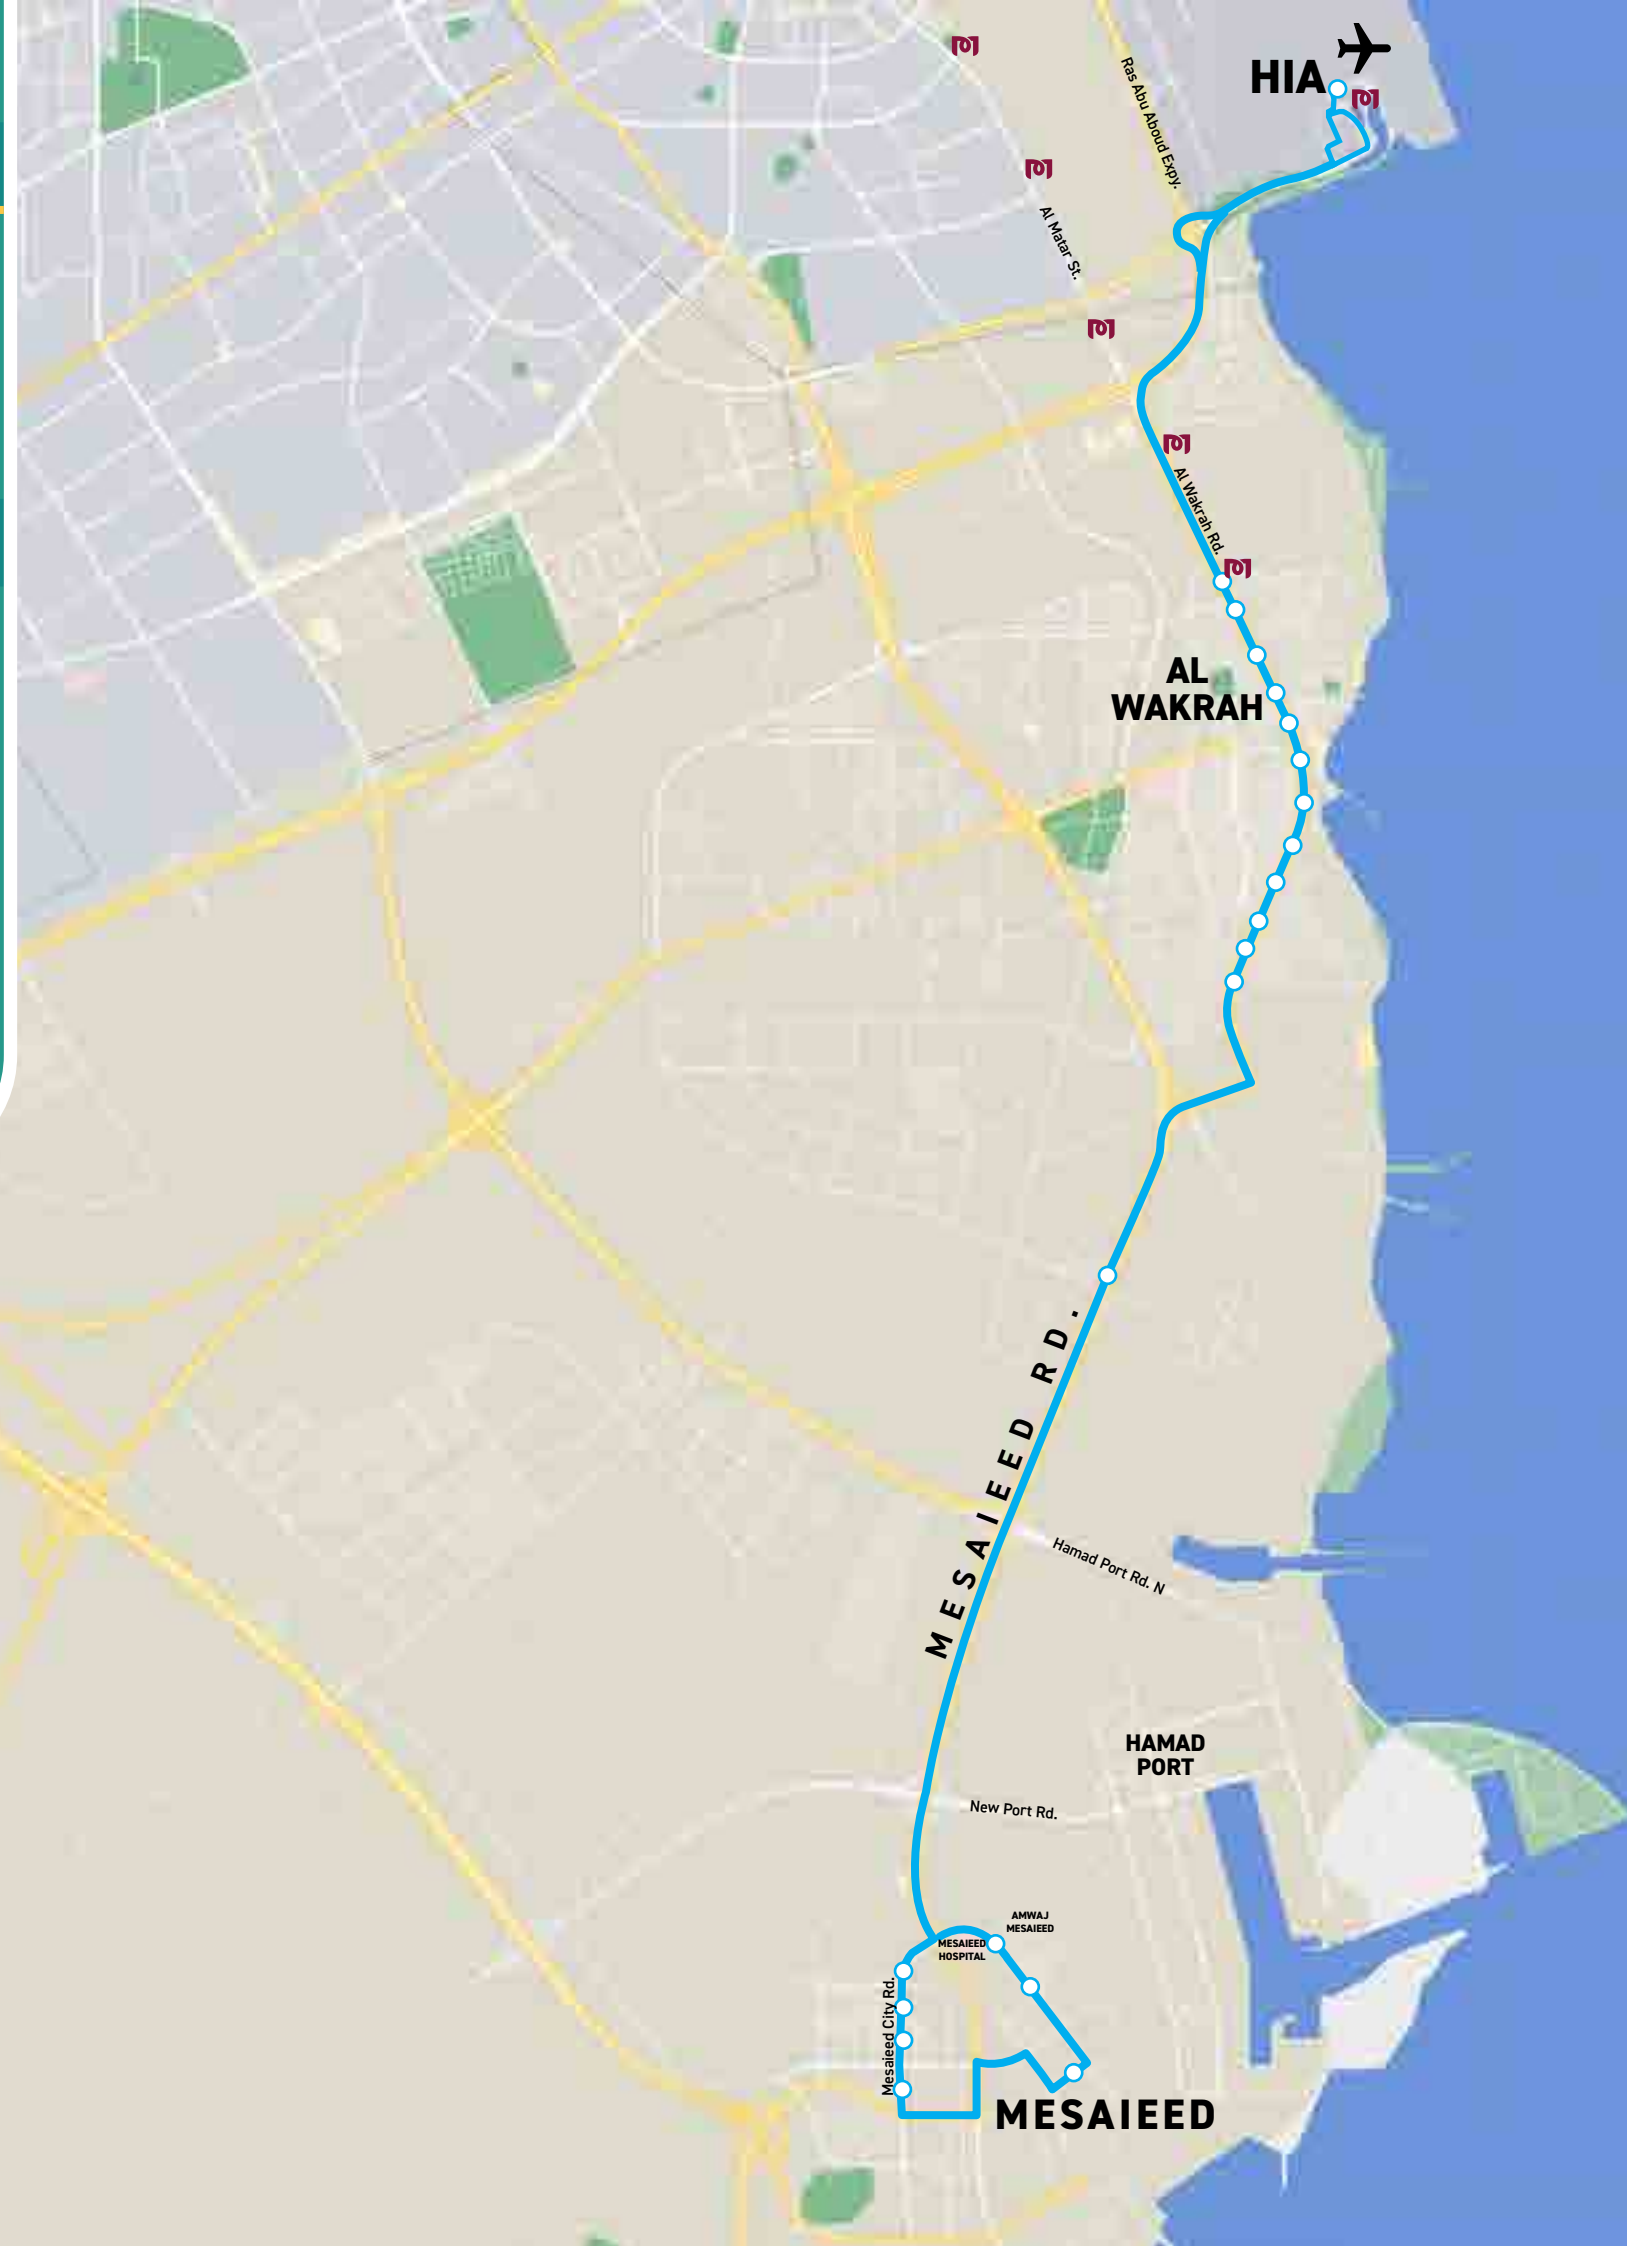

NEW BUS ROUTE

BUS T613

Hamad International Airport (HIA)
- Mesaieed

LEGEND:

- Bus route
- Bus stop
- Metro Station

[Click Here for
Timetable](#)