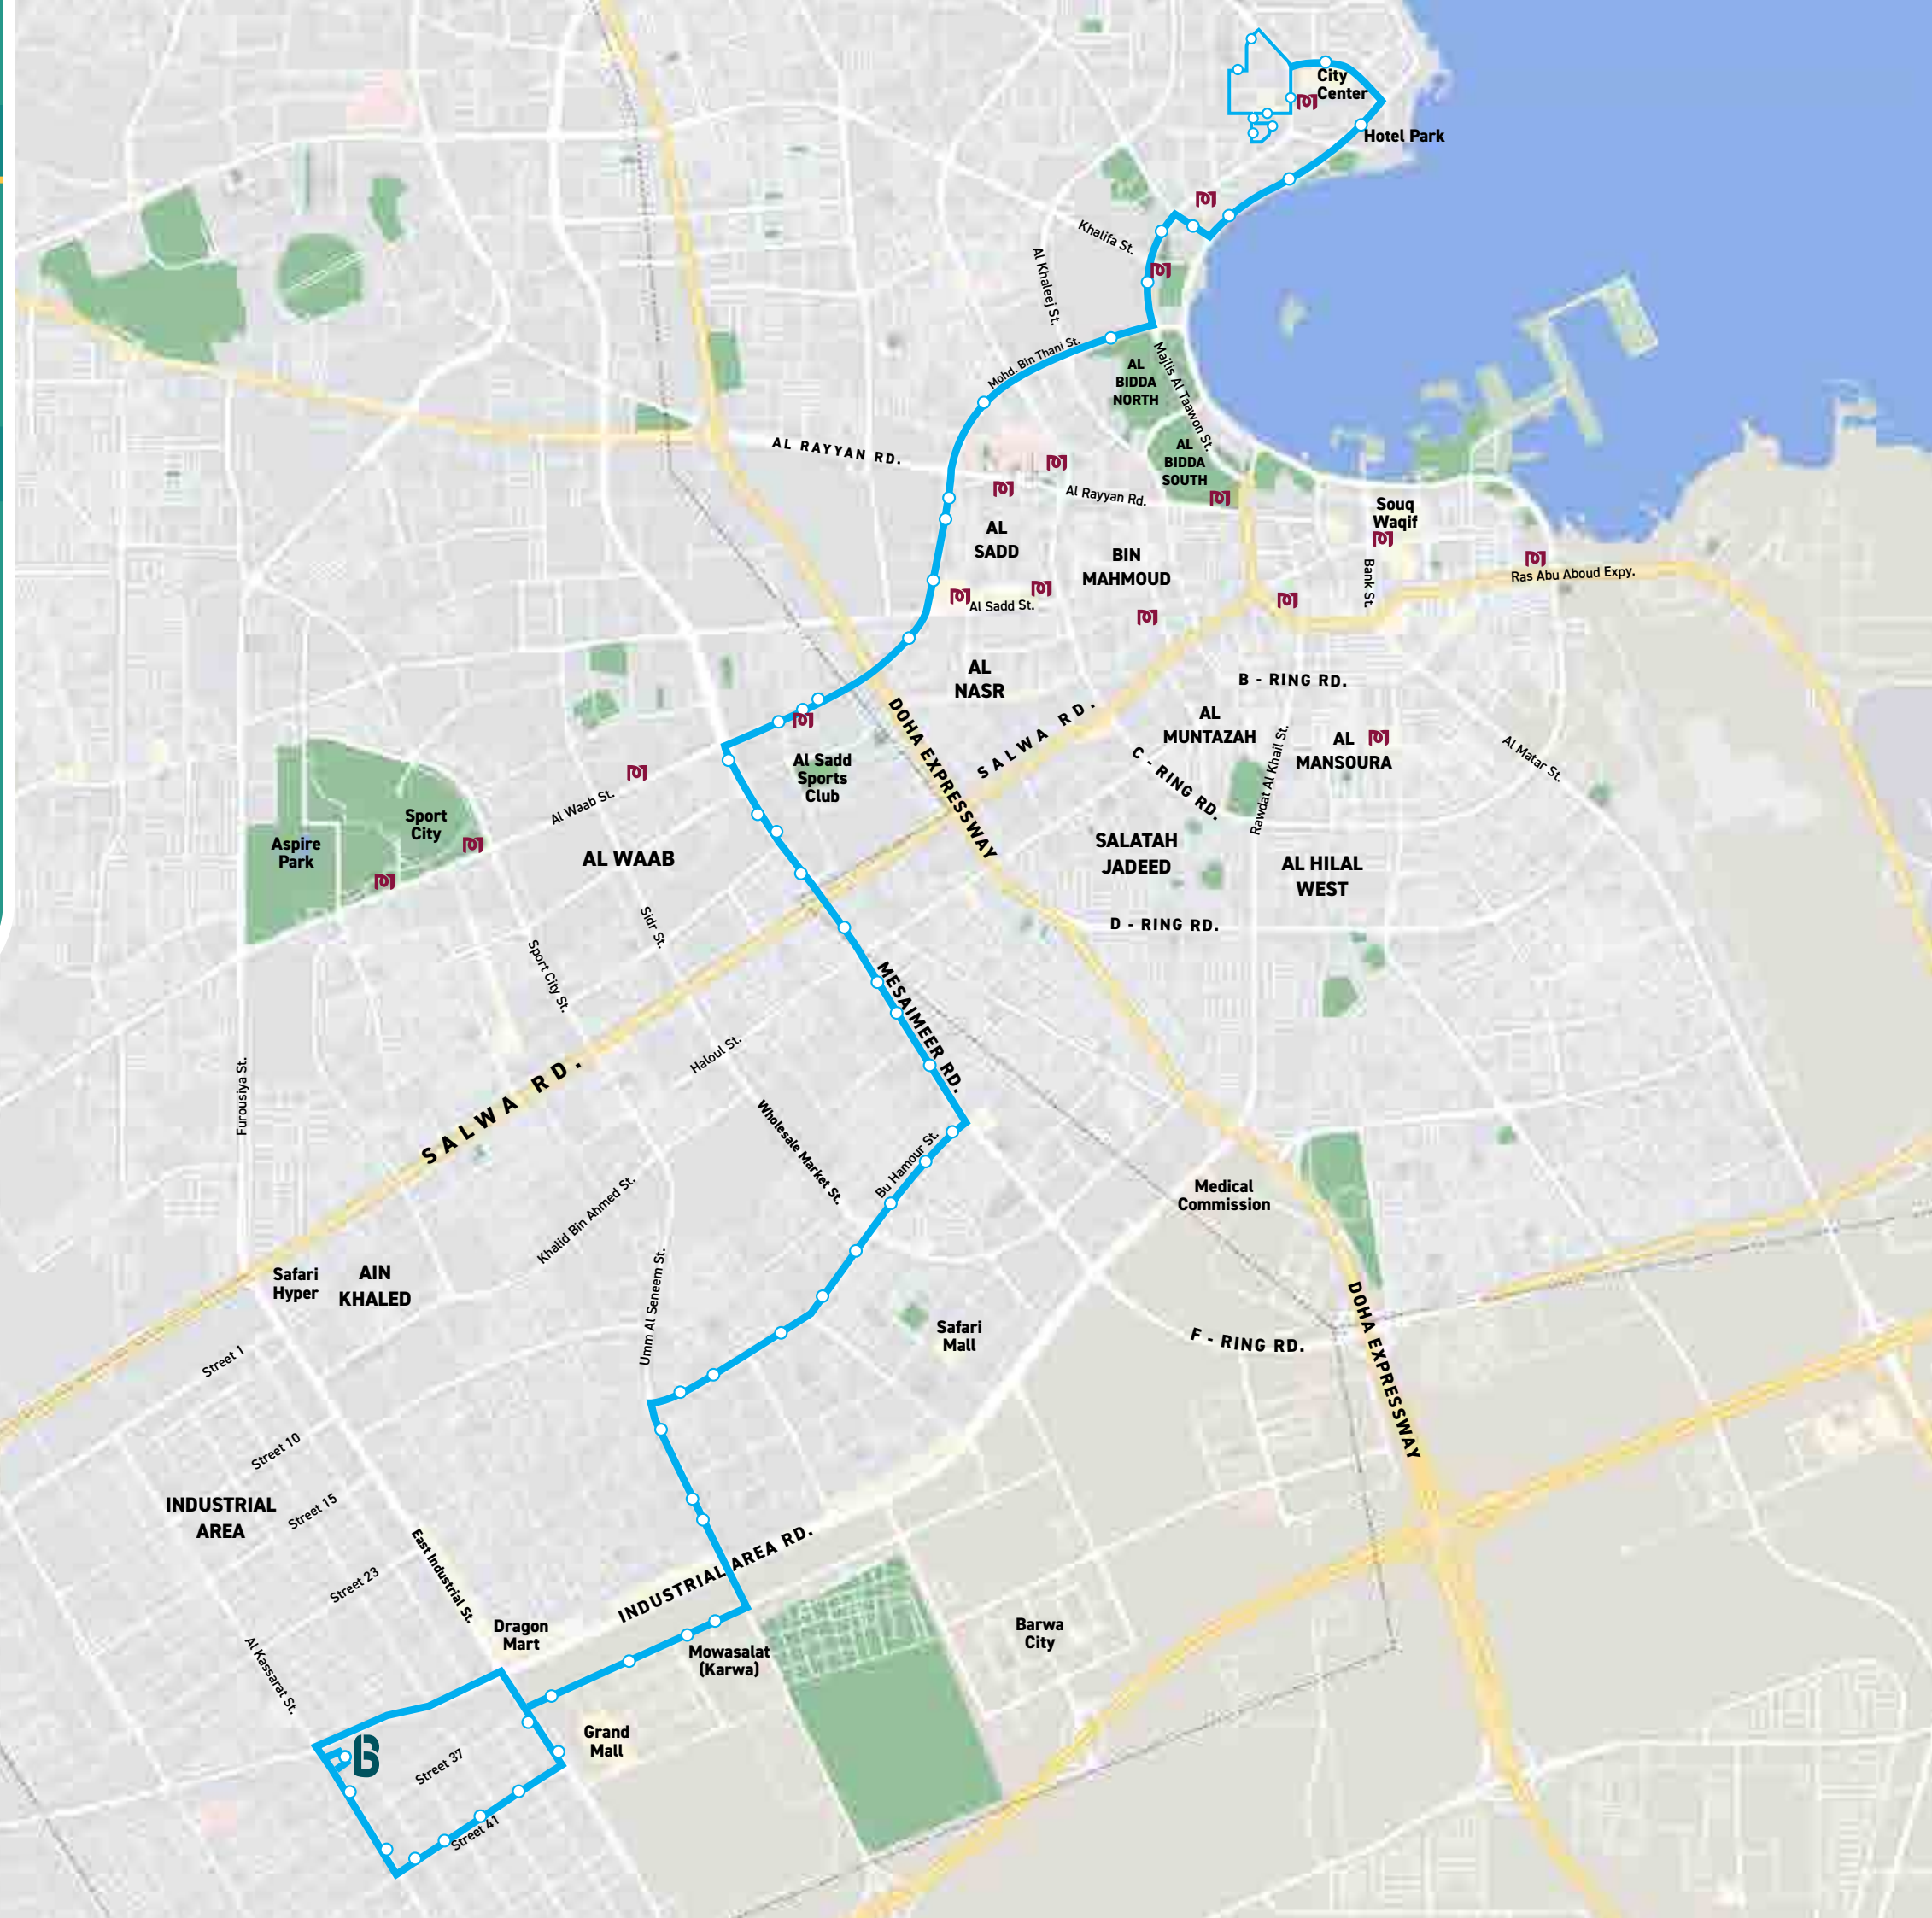

NEW BUS ROUTE

BUS T610

Industrial Area Bus Station
- Westbay / Onaiza

LEGEND:

- Bus route
- Bus stop
- Metro Station
- New Bus Station

[Click Here for
Timetable](#)