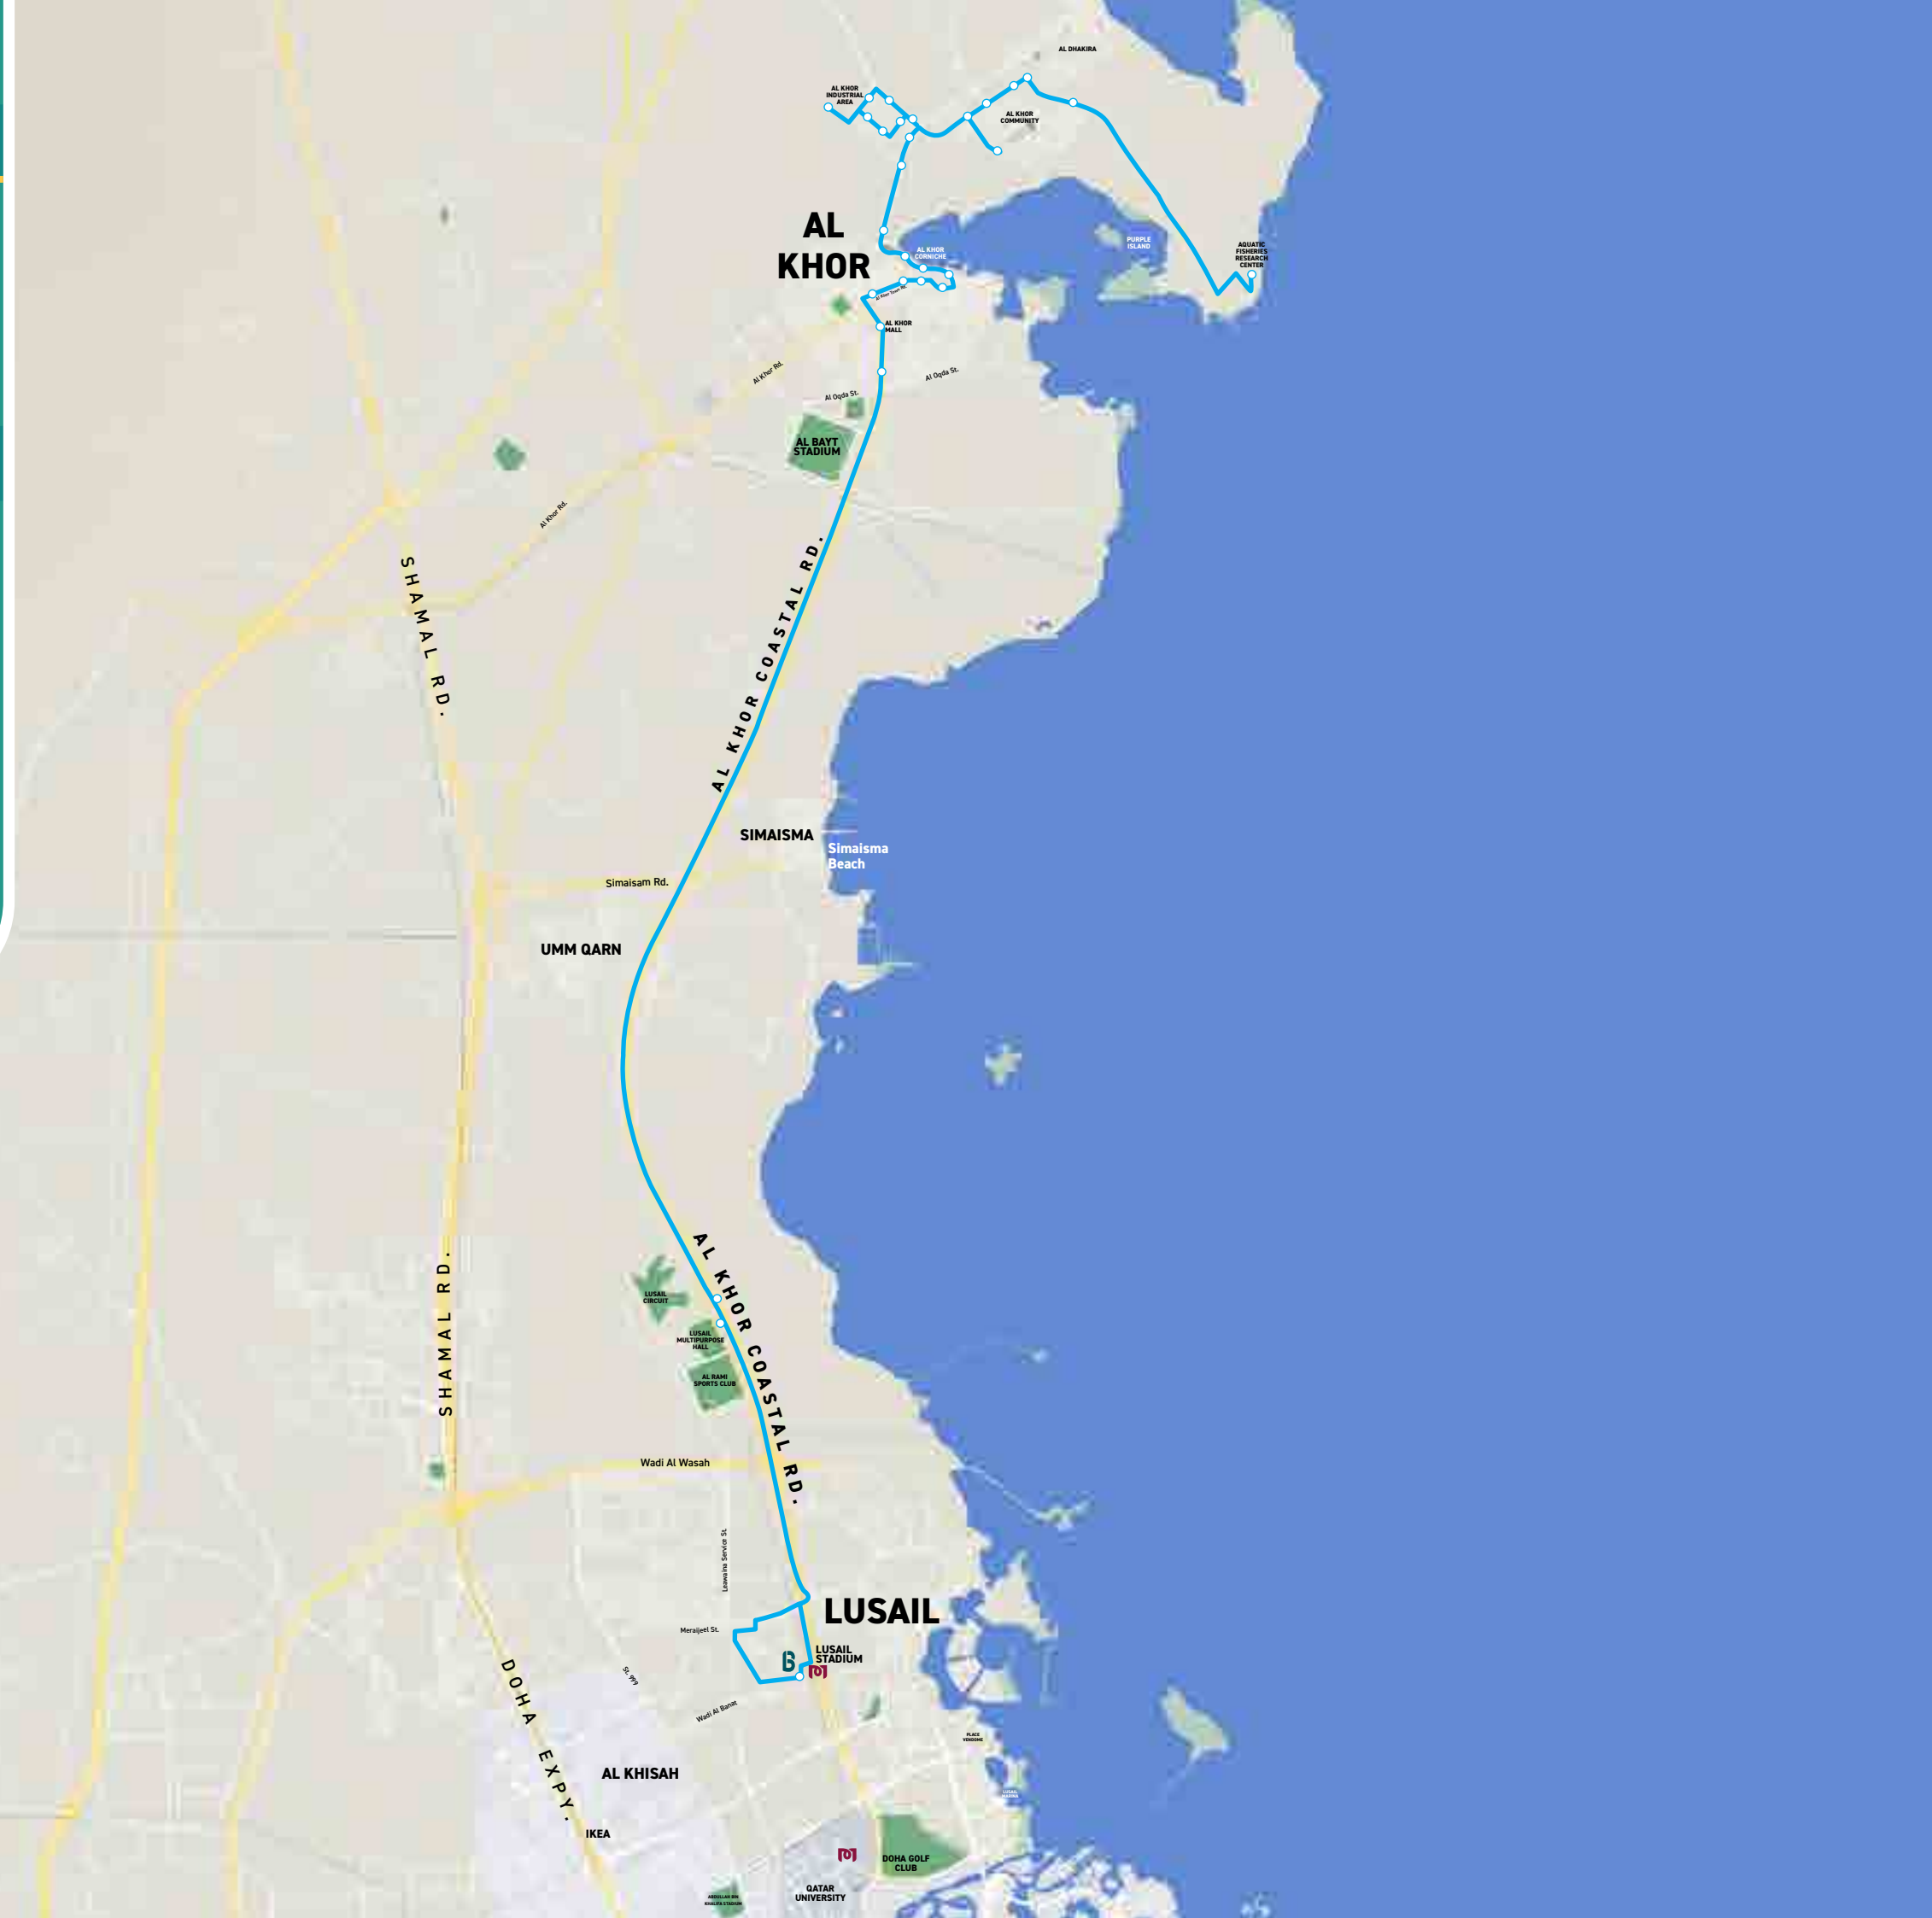

NEW BUS ROUTE

BUS R702

Lusail Bus Station
- Al Khor Aquatic Center

LEGEND:

- Bus route
- Bus stop
- Metro Station
- Bus Station

[Click Here for
Timetable](#)