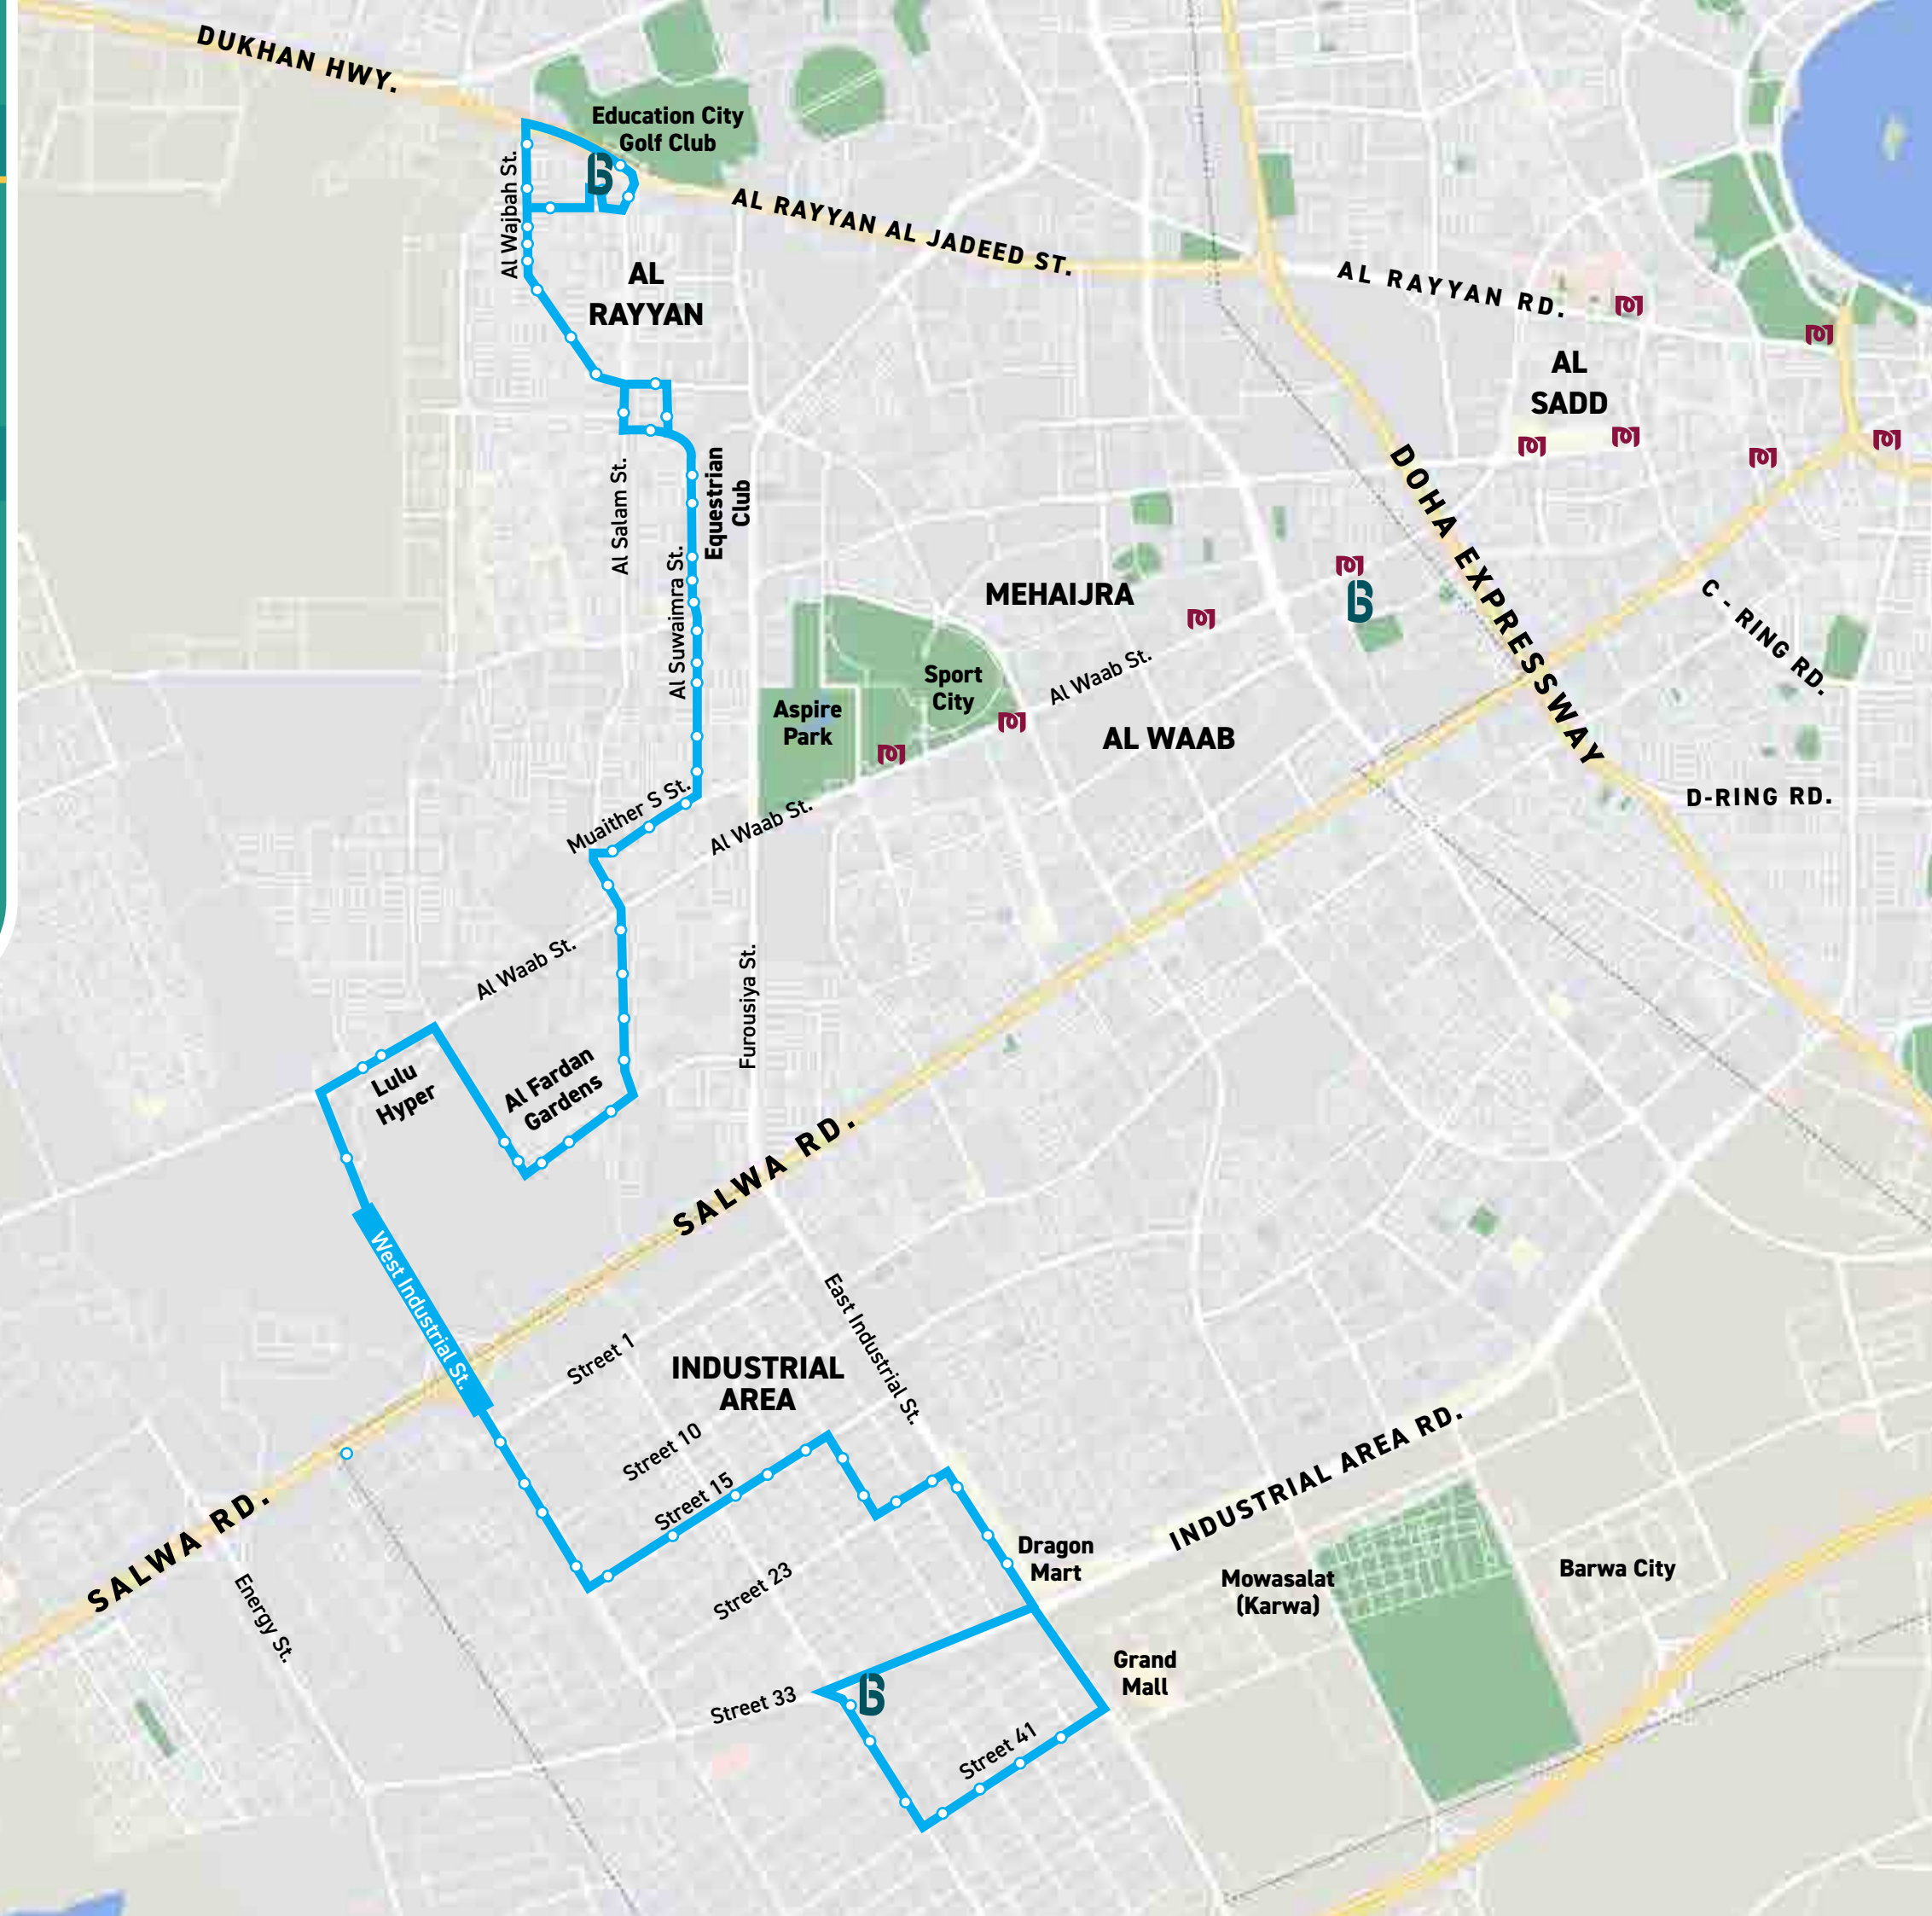

مترو لينك
metrolink

Al Sadd Metro Station

Bin Mahmoud Metro Station

NEW BUS ROUTE

BUS M311

Sport City Metro Station
- Muraikh

[Click Here for
Timetable](#)

مترو لينك
metrolink 

NEW BUS ROUTE

BUS M315

Qatar National Museum Metro Station - Old Town Hotel Area

[Click Here for Timetable](#)

مترو لينك
metrolink

NEW BUS ROUTE

BUS L508

Industrial Area Bus Station
- Al Rayyan Al Jadeeda

LEGEND:

-  Bus route
-  Bus stop
-  Metro Station
-  Bus Station

[Click Here for
Timetable](#)

NEW BUS ROUTE

BUS L510

Industrial Area Bus Station
- Barwa City

LEGEND:

-  Bus route
-  Bus stop
-  Metro Station
-  Bus Station