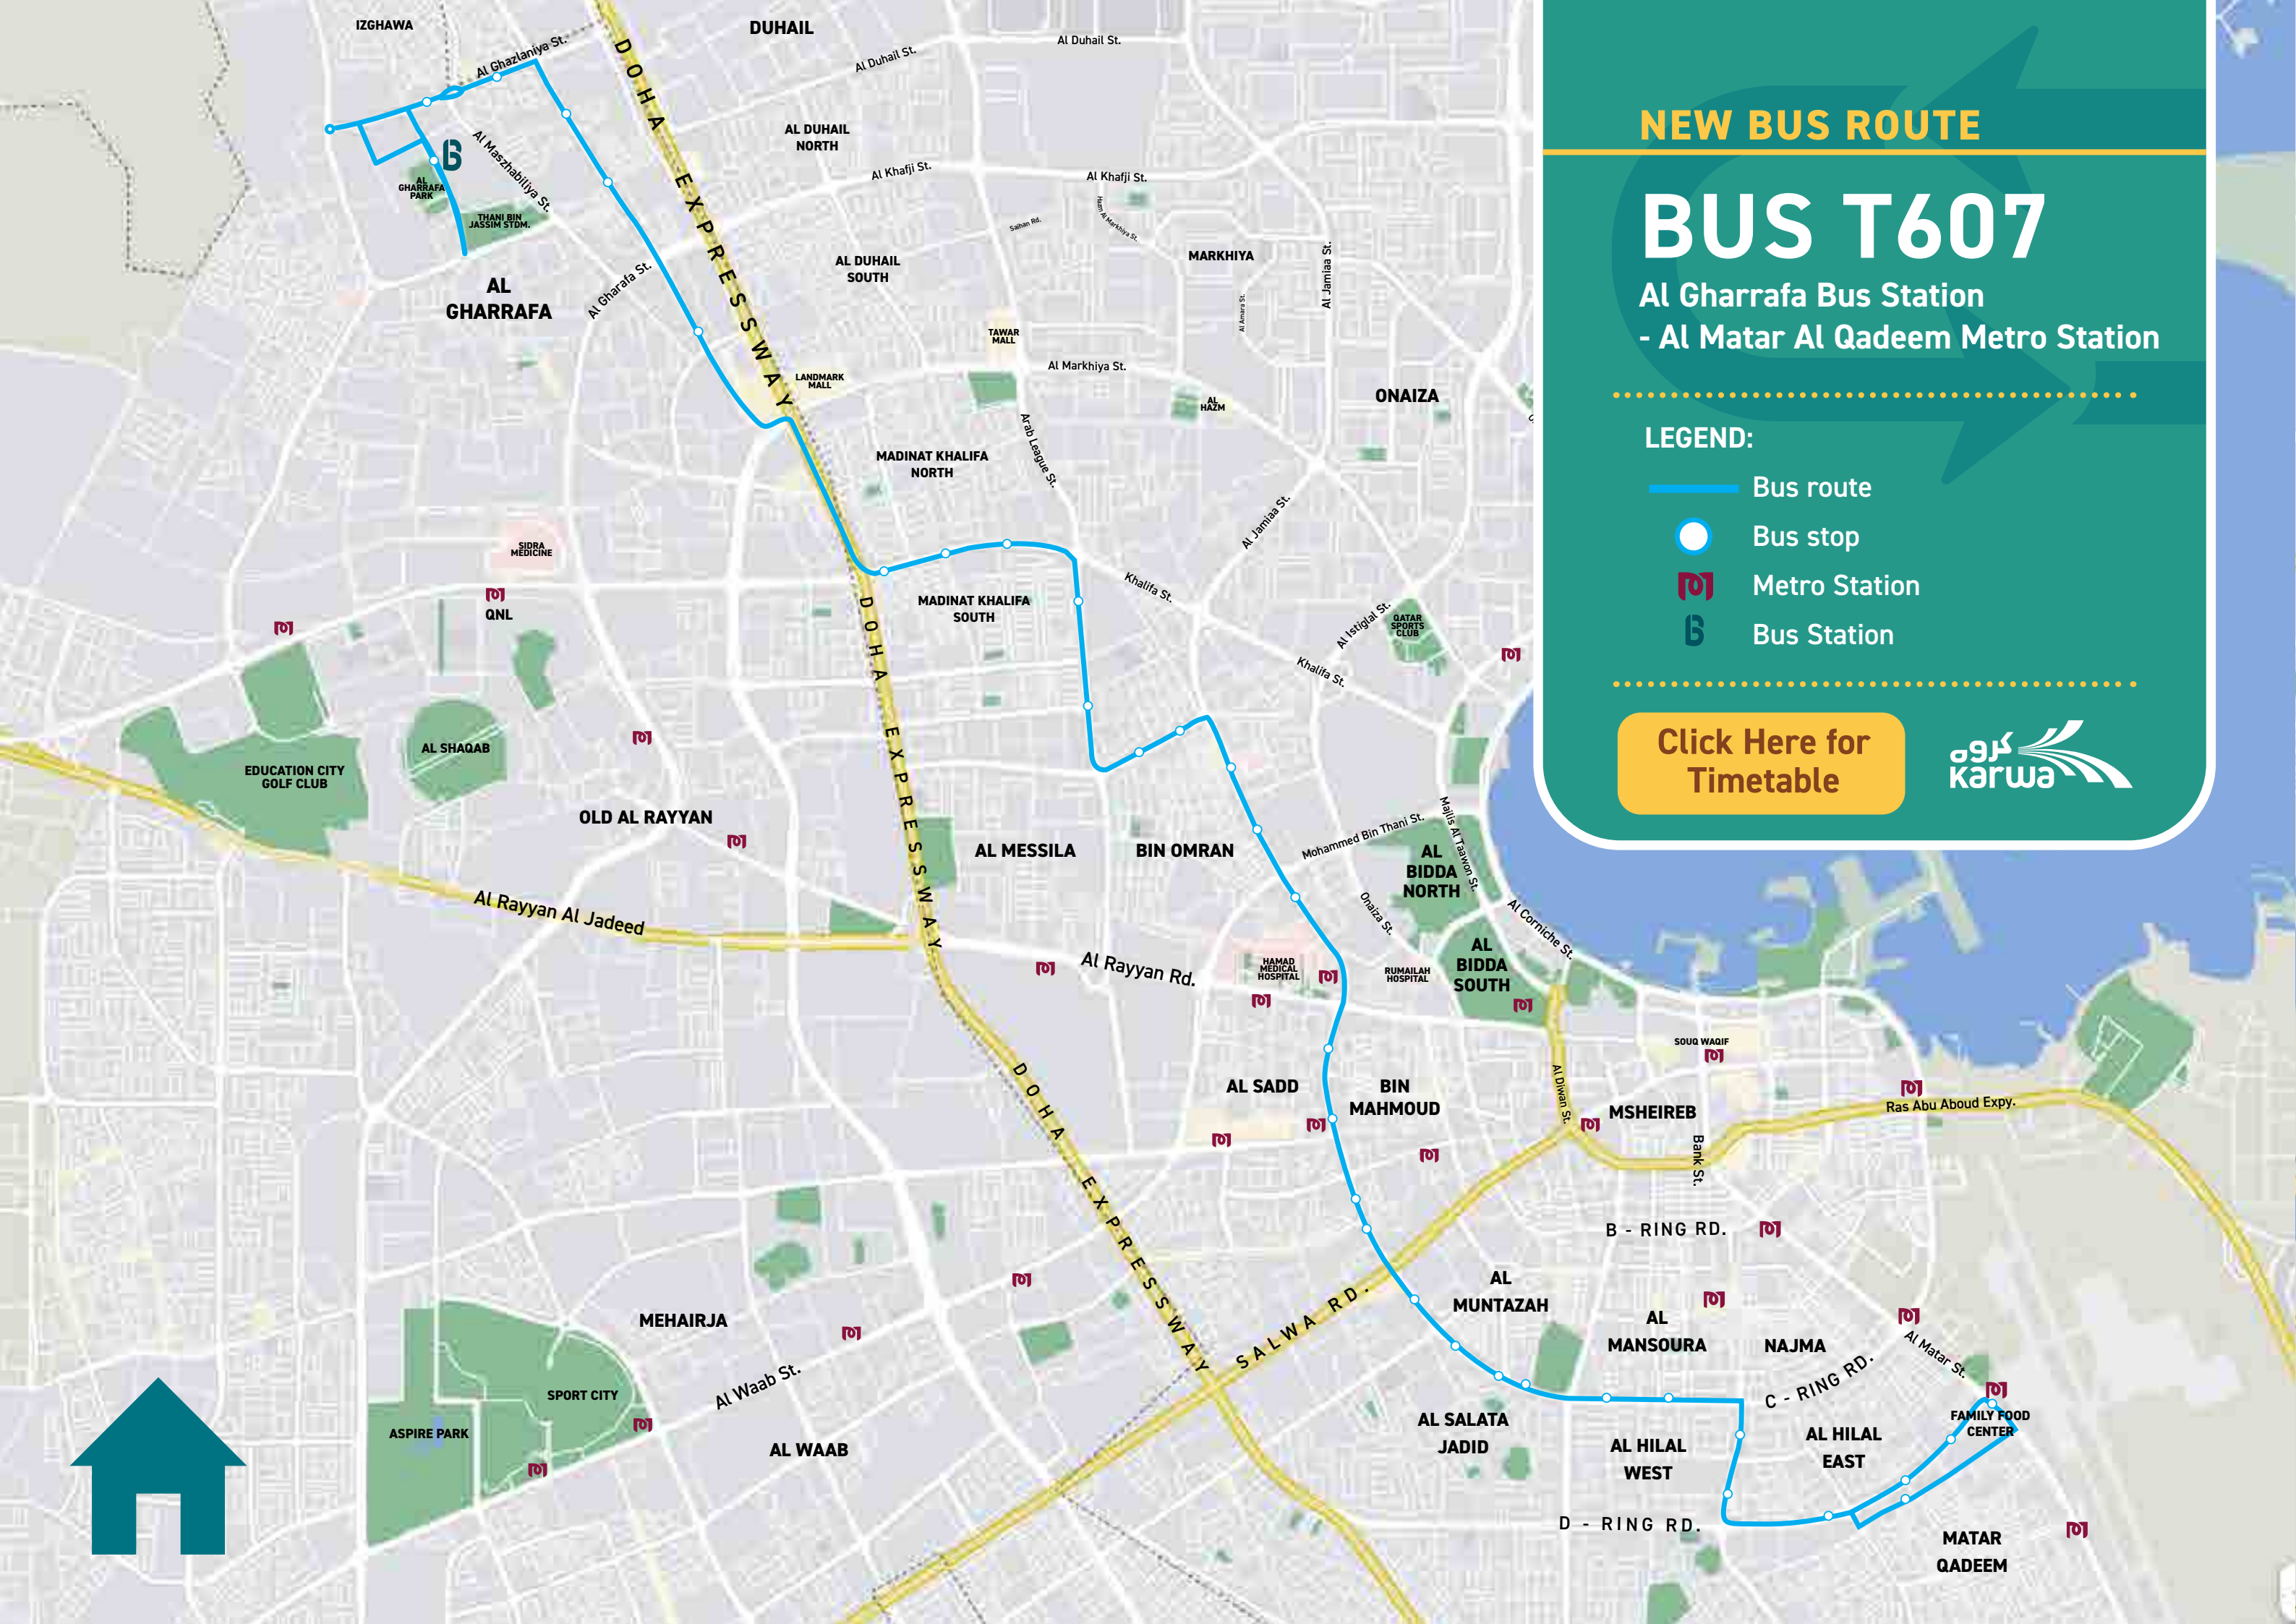

LEGEND:

-  Bus route
-  Bus stop
-  Metro Station

[Click Here for Timetable](#)

NEW BUS ROUTE

BUS T603

Msheireb Metro Station
- Mesaimmer Health Center /
Religious Complex

LEGEND:

-  Bus route
-  Bus stop
-  Metro Station
-  New Bus Station

[Click Here for
Timetable](#)

IMPORTANT NOTE:
This route directly services the
Religious Complex, coming from Msheireb.

NEW BUS ROUTE

BUS T607

Al Gharrafa Bus Station
- Al Matar Al Qadeem Metro Station

LEGEND:

-  Bus route
-  Bus stop
-  Metro Station
-  Bus Station

[Click Here for Timetable](#)

NEW BUS ROUTE

BUS T611

Industrial Area Bus Station
- Al Wakrah Bus Station (outside)

LEGEND:

-  Bus route
-  Bus stop
-  Metro Station
-  Bus Station

[Click Here for
Timetable](#)

NEW BUS ROUTE

BUS L538

Al Sudan Bus Station
- Corniche

LEGEND:

-  Bus route
-  Bus stop
-  Metro Station
-  New Bus Station

[Click Here for Timetable](#)

NEW BUS ROUTE